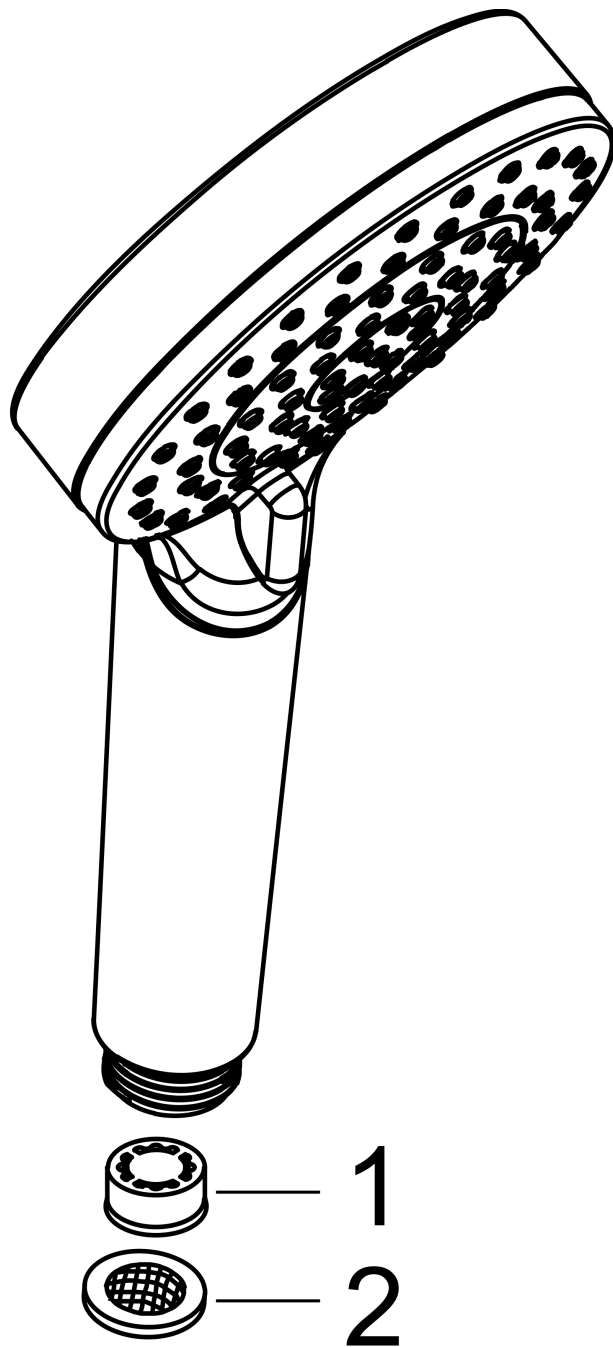

Vernis Blend
Hand shower 100 Vario
 Finish: **Chrome** Article Number: **26270000**

Description

product features

- shower head size: 100 mm
- spray type: Rain, IntenseRain
- spray type adjustment by turning spray disc
- spray disc surface: easy cleanable plastic spray disc
- maximum flow rate at 3 bar: 15,2 l/min
- minimum flow pressure: 1 bar
- with internal water conduction
- rinseable screen seal
- connection thread G ½
- suitable for continuous flow water heaters
- EPD Hand Showers
- EPD_20230021_Hand_showers

Technology

Certificates / Sustainability

Product image

Scale drawing

Flowchart

The consumption was measured in combination with the appropriate fittings (thermostat/mixer/ in-wall valve) to reflect actual application in practice.

Vernis Blend
 Hand shower 100 Vario
 Finish: **Chrome** Article Number: **26270000**

Exploded Drawing

Year of production: >02/21

Vernis Blend
Hand shower 100 Vario
 Finish: **Chrome** Article Number: **26270000**