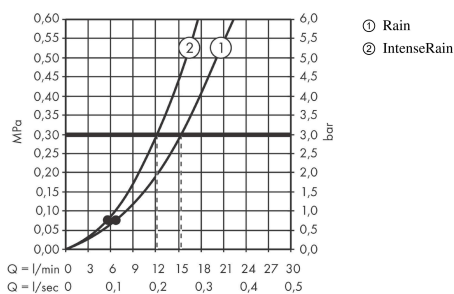

Vernis Blend
Hand shower 100 Vario
 Finish: **Chrome** Article Number: **26270000**

Description

product features

- shower head size: 100 mm
- spray type: Rain, IntenseRain
- spray type adjustment by turning spray disc
- spray disc surface: easy cleanable plastic spray disc
- maximum flow rate at 3 bar: 15,2 l/min
- minimum flow pressure: 1 bar
- with internal water conduction
- rinseable screen seal
- connection thread G ½
- suitable for continuous flow water heaters
- EPD Hand Showers
- EPD_20230021_Hand_showers

Technology

Certificates / Sustainability

Product image

Scale drawing

Flowchart

The consumption was measured in combination with the appropriate fittings (thermostat/mixer/ in-wall valve) to reflect actual application in practice.