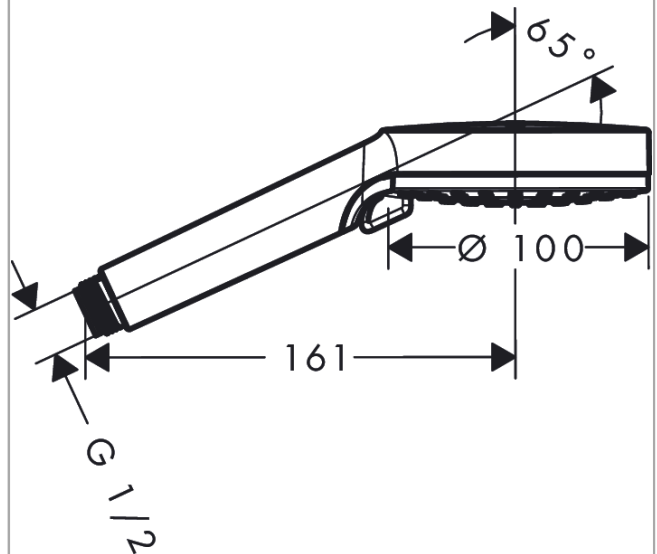

Vernis Blend
Hand shower 100 Vario
 Finish: **Chrome** Article Number: **26270000**

Description

product features

- shower head size: 100 mm
- spray type: Rain, IntenseRain
- spray type adjustment by turning spray disc
- spray disc surface: easy cleanable plastic spray disc
- maximum flow rate at 3 bar: 15,2 l/min
- minimum flow pressure: 1 bar
- with internal water conduction
- rinseable screen seal
- connection thread G ½
- suitable for continuous flow water heaters
- EPD Hand Showers
- EPD_20230021_Hand_showers

Technology

Certificates / Sustainability

Product image

Scale drawing

Flowchart

The consumption was measured in combination with the appropriate fittings (thermostat/mixer/ in-wall valve) to reflect actual application in practice.