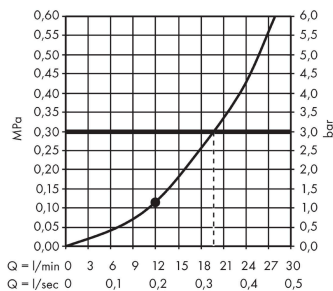

Flowchart

The consumption was measured in combination with the appropriate fittings (thermostat/mixer/ in-wall valve) to reflect actual application in practice.