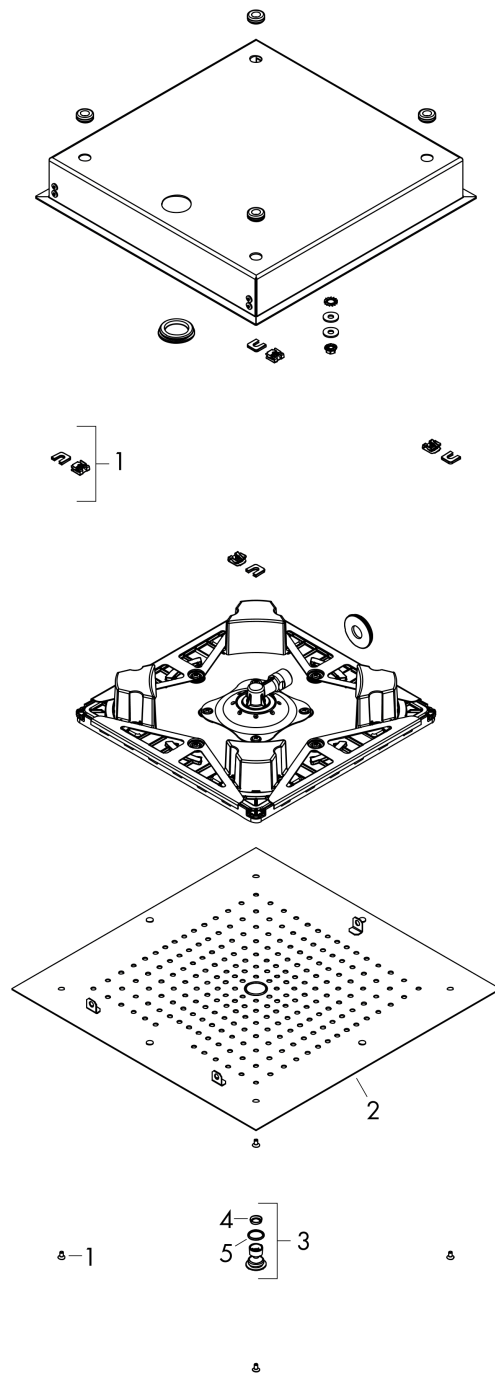

##### product features

- shower head size: 400 x 400 mm
- spray type: RainAir
- material spray disc: metal
- maximum flow rate at 3 bar: 20 l/min
- flow rate RainAir spray (at 3 bar): 20 l/min
- minimum flow pressure: 1,2 bar
- spray disc removable for cleaning
- installation: flush with the ceiling
- connection thread G 1/2
- connection dimension: DN15
- connection type: basic set
- suitable for continuous flow water heaters

#### Scale drawing

#### Flowchart

The consumption was measured in combination with the appropriate fittings (thermostat/mixer/ in-wall valve) to reflect actual application in practice.

**Raindance E**  
**Overhead shower 400/400 1jet**  
 Finish: **Chrome** Article Number: **26252000**

**Exploded Drawing**

Year of production: >08/19

**Raindance E**  
**Overhead shower 400/400 1jet**  
 Finish: **Chrome** Article Number: **26252000**

**Spare part list**

Year of production: >08/19

<b>Pos.</b>	<b>Description</b>	<b>Article Number</b>	<b>PC</b>	<b>PU</b>
1	mounting set	92804000	8	1
2	spray body	93239000	21	1
3	air jet	93127000	8	1
4	filter	93128000	3	1
5	O-ring 15x2	98163000	1	1
a	concealed item	26254180	99	1