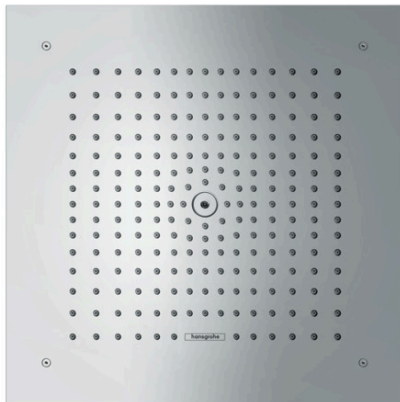

Raindance E

Overhead shower 400/400 1jet

Finish: **Chrome** Article Number: **26252000**

Description

product features

- shower head size: 400 x 400 mm
- spray type: RainAir
- material spray disc: metal
- maximum flow rate at 3 bar: 20 l/min
- flow rate RainAir spray (at 3 bar): 20 l/min
- minimum flow pressure: 1,2 bar
- spray disc removable for cleaning
- installation: flush with the ceiling
- connection thread G 1/2
- connection dimension: DN15
- connection type: basic set
- suitable for continuous flow water heaters

Technology

Certificates / Sustainability

Product image