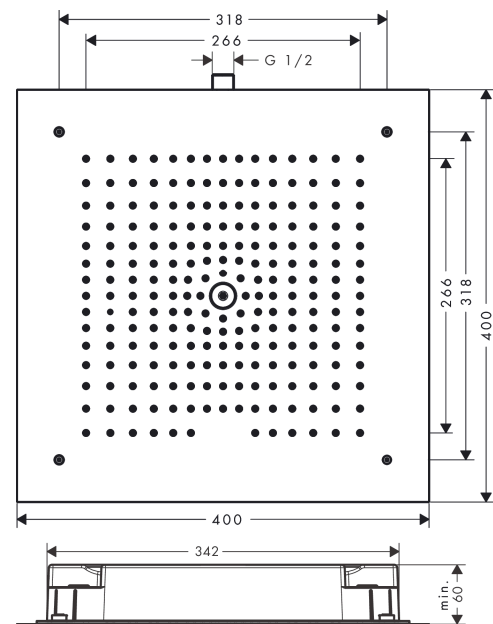

##### product features

- shower head size: 400 x 400 mm
- spray type: RainAir
- material spray disc: metal
- maximum flow rate at 3 bar: 20 l/min
- flow rate RainAir spray (at 3 bar): 20 l/min
- minimum flow pressure: 1,2 bar
- spray disc removable for cleaning
- installation: flush with the ceiling
- connection thread G 1/2
- connection dimension: DN15
- connection type: basic set
- suitable for continuous flow water heaters

#### Scale drawing