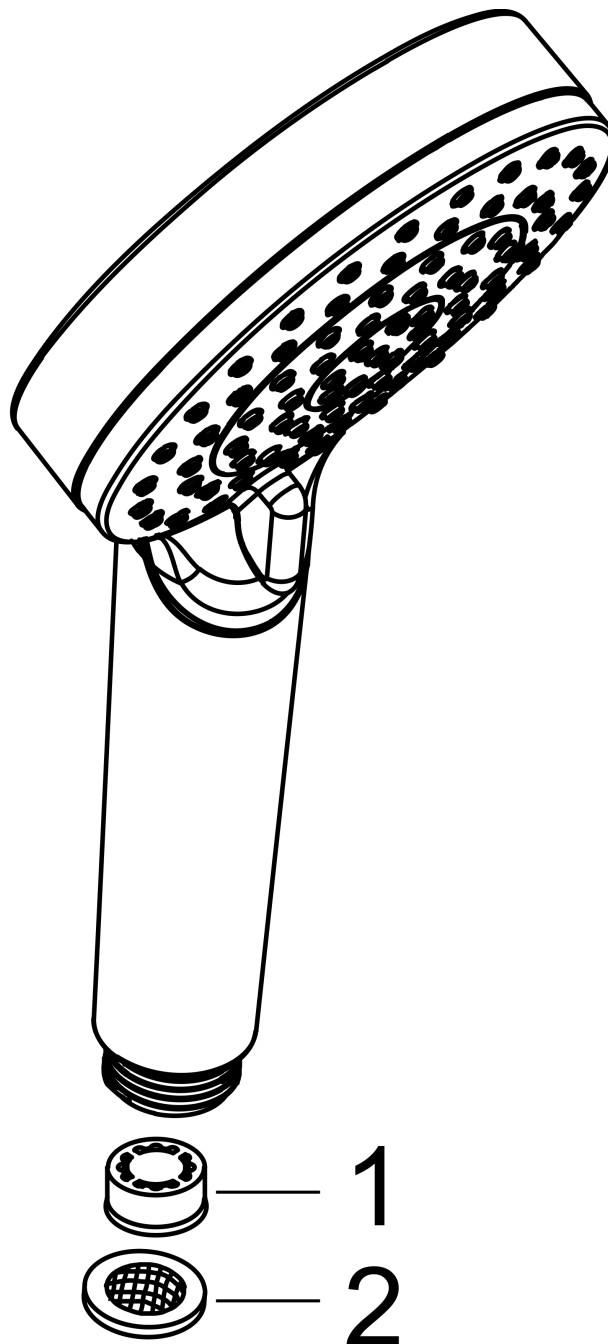

Vernis Blend

Hand shower 100 Vario Green

Finish: **Chrome** Article Number: **26090000**

Description

product features

- shower head size: 100 mm
- spray type: Rain, IntenseRain
- spray type adjustment by turning spray disc
- spray disc surface: easy cleanable plastic spray disc
- maximum flow rate at 3 bar: 5,2 l/min
- minimum flow pressure: 1 bar
- with internal water conduction
- rinseable screen seal
- connection thread G ½
- suitable for continuous flow water heaters
- EU taxonomy: max. 6 l/min - Substantial Contribution (SC) possible
- EPD Hand Showers
- EPD_20230021_Hand_showers

Technology

Certificates / Sustainability

Product image

Scale drawing

Vernis Blend
Hand shower 100 Vario Green
 Finish: **Chrome** Article Number: **26090000**

Flowchart

The consumption was measured in combination with the appropriate fittings (thermostat/mixer/ in-wall valve) to reflect actual application in practice.

Vernis Blend
 Hand shower 100 Vario Green
 Finish: **Chrome** Article Number: **26090000**

Exploded Drawing

Year of production: >01/21

Vernis Blend
Hand shower 100 Vario Green
 Finish: **Chrome** Article Number: **26090000**