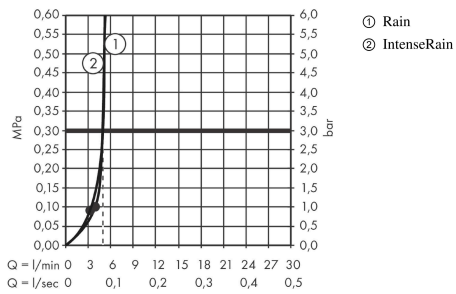

Vernis Blend

Hand shower 100 Vario Green

Finish: **Chrome** Article Number: **26090000**

Description

product features

- shower head size: 100 mm
- spray type: Rain, IntenseRain
- spray type adjustment by turning spray disc
- spray disc surface: easy cleanable plastic spray disc
- maximum flow rate at 3 bar: 5,2 l/min
- minimum flow pressure: 1 bar
- with internal water conduction
- rinseable screen seal
- connection thread G ½
- suitable for continuous flow water heaters
- EU taxonomy: max. 6 l/min - Substantial Contribution (SC) possible
- EPD Hand Showers
- EPD_20230021_Hand_showers

Technology

Certificates / Sustainability

Product image

Scale drawing

Vernis Blend
Hand shower 100 Vario Green
 Finish: **Chrome** Article Number: **26090000**

Flowchart

The consumption was measured in combination with the appropriate fittings (thermostat/mixer/ in-wall valve) to reflect actual application in practice.