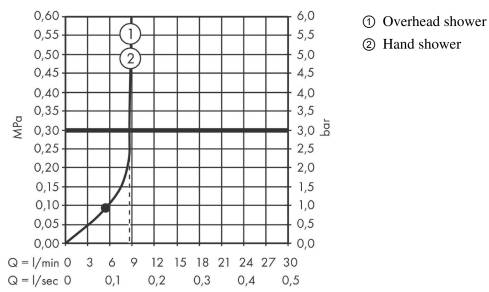

Vernis Blend**Showerpipe 200 1jet EcoSmart with thermostat**Finish: **Matt Black** Article Number: **26089670****Description****product features**

- consists of: overhead shower, hand shower, shower thermostat, shower hose, shower bar, slider
- overhead shower Vernis Blend 200 1jet
- shower head size overhead shower: 205 mm
- spray type overhead shower: Rain
- ball-joint: overhead shower angle adjustable
- maximum flow rate at 3 bar: 8,7 l/min
- flow rate Rain spray (at 3 bar): 8,7 l/min
- spray type hand shower: Rain, IntenseRain
- flow rate of hand shower at 3 bar: 8,7 l/min
- minimum flow pressure: 1 bar
- max. operating pressure: 10 bar
- shower bar diameter: 19 mm
- height-adjustable slider with locking push-button slider
- shower arm length overhead shower: 426 mm
- thermostat Vernis
- safety stop at 40°C
- adjustable hot water limitation
- outlets controlled via turning handle
- suitable for continuous flow water heaters
- mounting type: exposed installation
- connection dimension DN15
- connection thread G ½
- centre distance 150 ± 12 mm
- intrinsically safe against backflow
- pipe length: 1124 mm
- 2 functions

Technology

Vernis Blend
Showerpipe 200 1jet EcoSmart with thermostat
 Finish: **Matt Black** Article Number: **26089670**

Product image

Scale drawing

Flowchart

Vernis Blend
Showerpipe 200 1jet EcoSmart with thermostat
 Finish: **Matt Black** Article Number: **26089670**