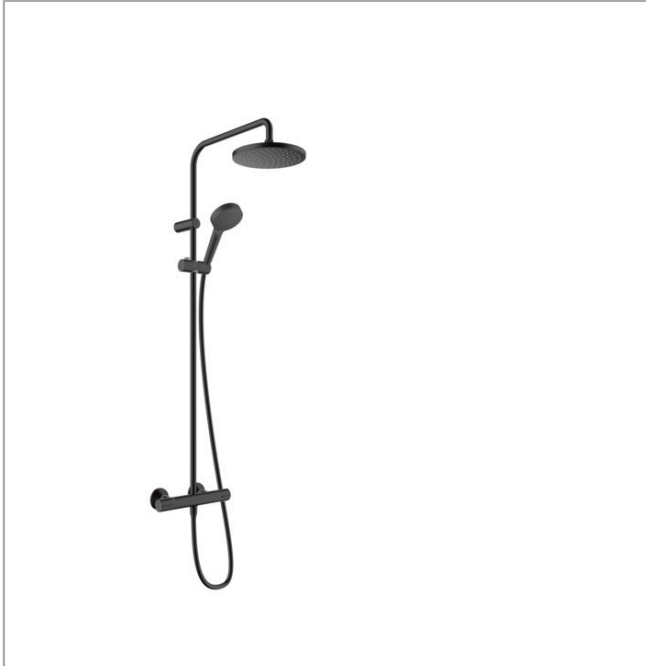

Vernis Blend**Showerpipe 200 1jet EcoSmart with thermostat**Finish: **Matt Black** Article Number: **26089670****Description****product features**

- consists of: overhead shower, hand shower, shower thermostat, shower hose, shower bar, slider
- overhead shower Vernis Blend 200 1jet
- shower head size overhead shower: 205 mm
- spray type overhead shower: Rain
- ball-joint: overhead shower angle adjustable
- maximum flow rate at 3 bar: 8,7 l/min
- flow rate Rain spray (at 3 bar): 8,7 l/min
- spray type hand shower: Rain, IntenseRain
- flow rate of hand shower at 3 bar: 8,7 l/min
- minimum flow pressure: 1 bar
- max. operating pressure: 10 bar
- shower bar diameter: 19 mm
- height-adjustable slider with locking push-button slider
- shower arm length overhead shower: 426 mm
- thermostat Vernis
- safety stop at 40°C
- adjustable hot water limitation
- outlets controlled via turning handle
- suitable for continuous flow water heaters
- mounting type: exposed installation
- connection dimension DN15
- connection thread G ½
- centre distance 150 ± 12 mm
- intrinsically safe against backflow
- pipe length: 1124 mm
- 2 functions

Technology

Vernis Blend
Showerpipe 200 1jet EcoSmart with thermostat
 Finish: **Matt Black** Article Number: **26089670**

Product image

Scale drawing

Flowchart

Vernis Blend
Showerpipe 200 1jet EcoSmart with thermostat
 Finish: **Matt Black** Article Number: **26089670**