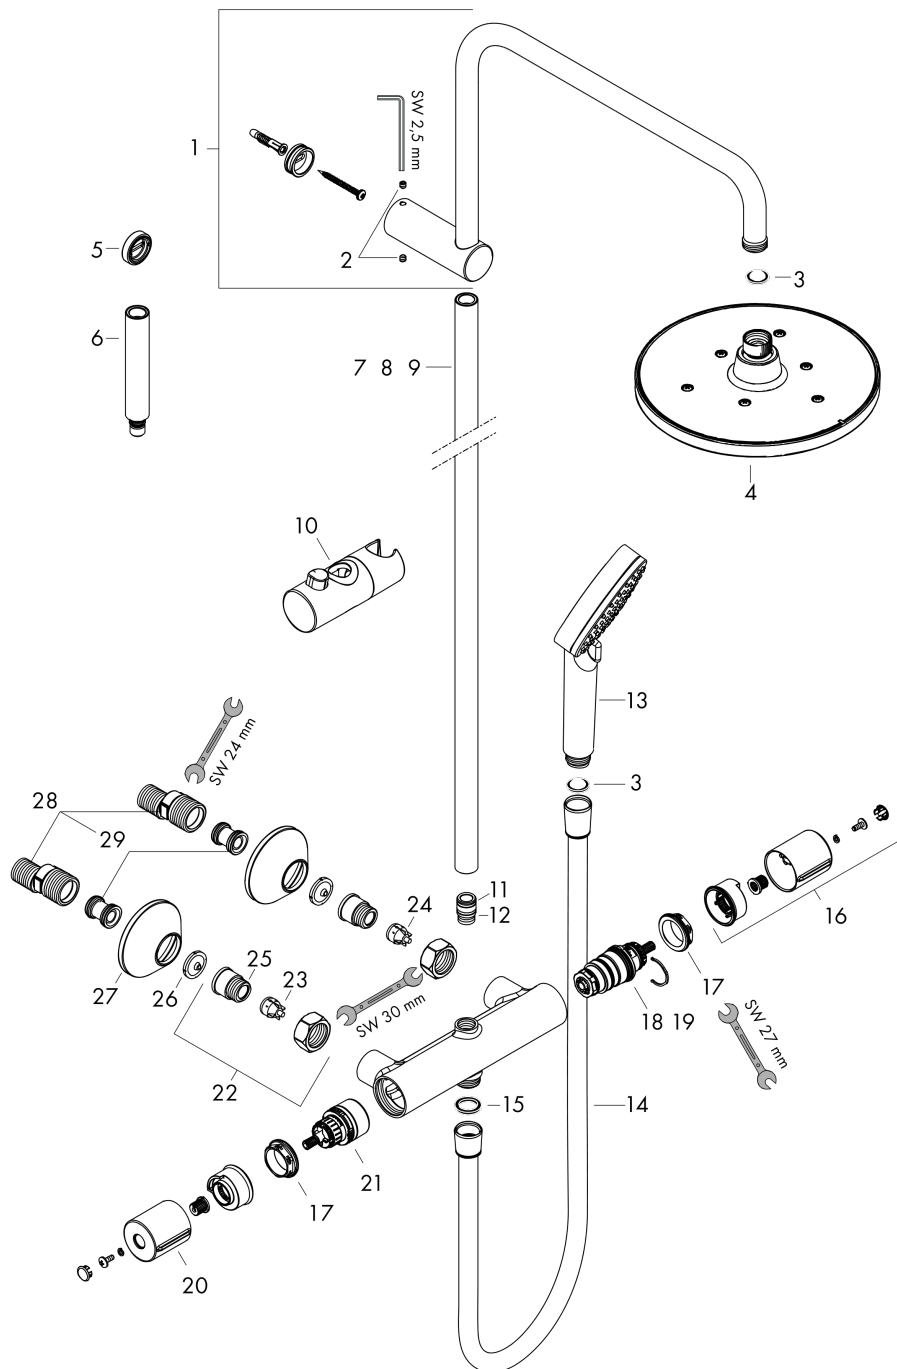

Exploded Drawing

Year of production: >04/21

Vernis Blend

Showerpipe 200 1jet EcoSmart with thermostat

Finish: **Matt Black** Article Number: **26089670**

Spare part list

Year of production: >04/21

Pos.	Description	Article Number	PC	PU
1	shower arm	93768670	63	1
2	hollow set screw M5x5	98446000	1	1
3	filter packing	94246000	1	1
4	head shower	26277670	99	1
5	tile-matching-disk 7 mm	93813000	5	1
6	extension 100 mm	94164670	59	1
7	pipe 845 mm	93906670	62	1
8	pipe 945 mm	93770670	62	1
9	pipe 1145 mm	93907670	62	1
10	support, assy	93729670	58	1
11	O-ring 12x2	98214000	1	1
12	O-ring 11x2	98127000	1	1
13	handshower	26340670	99	1
14	shower hose Isiflex'B 1,60 m	28276670	99	1
15	seal	98058000	1	1
16	handle for thermostat	93727670	59	1
17	nut	98913000	6	1
18	thermostat cartridge	98282000	14	1
19	cartridge for exchanged connections	92373000	18	1
20	handle	93731670	58	1
21	shut off unit with selector	98283000	12	1
22	connecting thread G½	93730670	59	1
23	non return valve (pressure-resistant up to 2 MPa)	93136000	8	1
24	non return valve	96737000	8	1
25	O-ring 16x2	98133000	1	1
26	filter packing	96922000	3	1
27	escutcheon Ø 70 mm	93718670	54	1
28	set of S-unions (±12 mm)	94140000	10	1
29	noise reduction	96429000	2	1