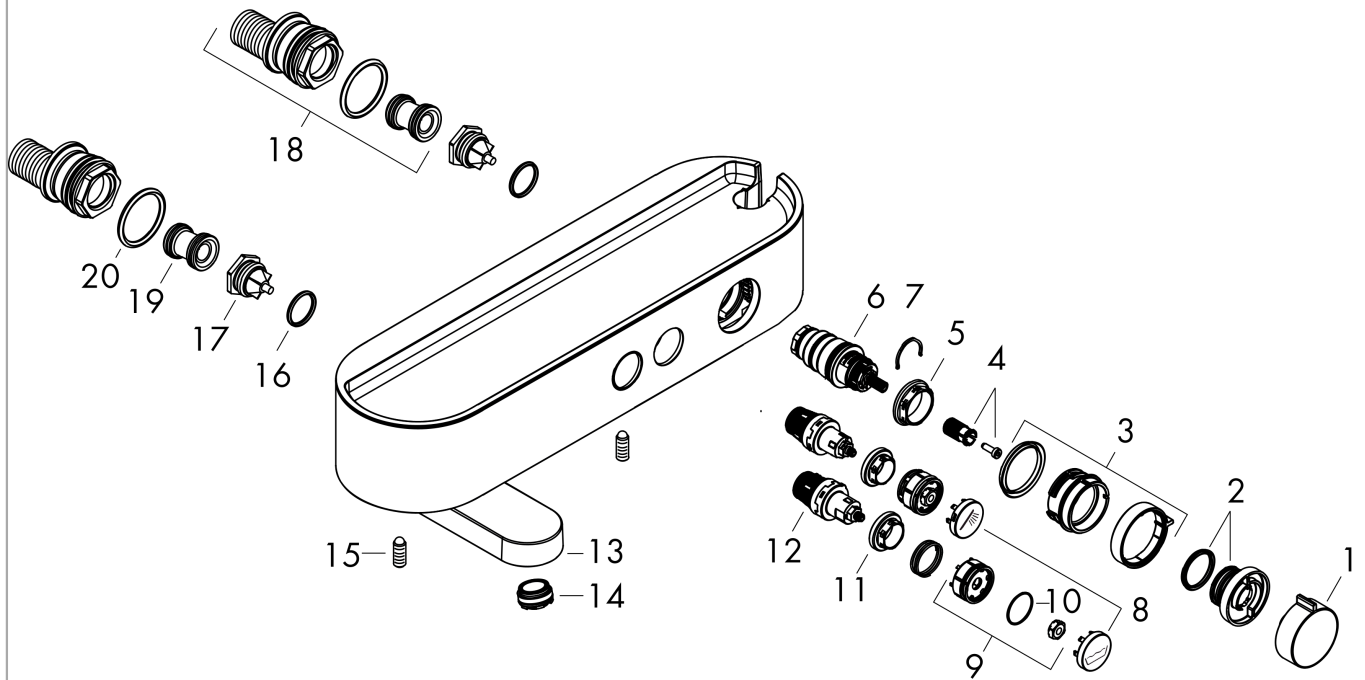

ShowerTablet Select

Bath thermostat 400 for exposed installation

Finish: **Matt Black** Article Number: **24340670**

Description

product features

- rotatable bath spout
- 2 functions
- simultaneous utilization of 2 functions
- temperature and water flow control
- Select push-button on/off control for 2 outlets
- water flow control with stop function
- CoolContact thermostat: Prevents the housing from heating up, making showering even safer
- maximum flow rate at 3 bar: 20,9 l/min
- flow rate for bath spout at 3 bar: 20,9 l/min
- flow rate of hand shower at 3 bar: 15,8 l/min
- min. operating pressure: 1 bar
- max. operating pressure: 10 bar
- Safety stop at 40 °C
- temperature limitation adjustable
- with isolated water conduction
- non-return valve
- protected against backflow, according to DIN EN 1717
- with silencer
- suitable for continuous flow water heaters
- material handles: plastic
- shelf made of plastic
- surface shelf: graphite
- connection dimension: DN15
- connection type: s-shaped connections, G ½
- centre distance: 150 ± 12 mm
- dirt filter included
- thermostat is delivered with buttons hand shower and bath tub

Exploded Drawing

Year of production: >04/22

ShowerTablet Select
Bath thermostat 400 for exposed installation
 Finish: **Matt Black** Article Number: **24340670**

Spare part list

Year of production: >04/22