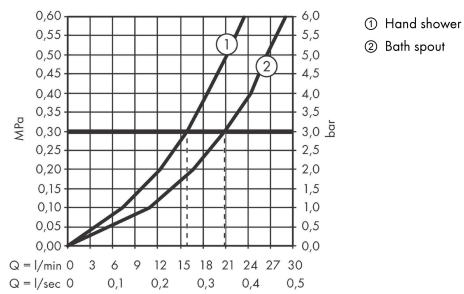

ShowerTablet Select

Bath thermostat 400 for exposed installation

Finish: **Matt Black** Article Number: **24340670**

Description

product features

- rotatable bath spout
- 2 functions
- simultaneous utilization of 2 functions
- temperature and water flow control
- Select push-button on/off control for 2 outlets
- water flow control with stop function
- CoolContact thermostat: Prevents the housing from heating up, making showering even safer
- maximum flow rate at 3 bar: 20,9 l/min
- flow rate for bath spout at 3 bar: 20,9 l/min
- flow rate of hand shower at 3 bar: 15,8 l/min
- min. operating pressure: 1 bar
- max. operating pressure: 10 bar
- Safety stop at 40 °C
- temperature limitation adjustable
- with isolated water conduction
- non-return valve
- protected against backflow, according to DIN EN 1717
- with silencer
- suitable for continuous flow water heaters
- material handles: plastic
- shelf made of plastic
- surface shelf: graphite
- connection dimension: DN15
- connection type: s-shaped connections, G ½
- centre distance: 150 ± 12 mm
- dirt filter included
- thermostat is delivered with buttons hand shower and bath tub

Technology

Design awards

reddot winner 2021

ShowerTablet Select
Bath thermostat 400 for exposed installation
 Finish: **Matt Black** Article Number: **24340670**

Product image

Scale drawing

Flowchart

ShowerTablet Select
Bath thermostat 400 for exposed installation
 Finish: **Matt Black** Article Number: **24340670**