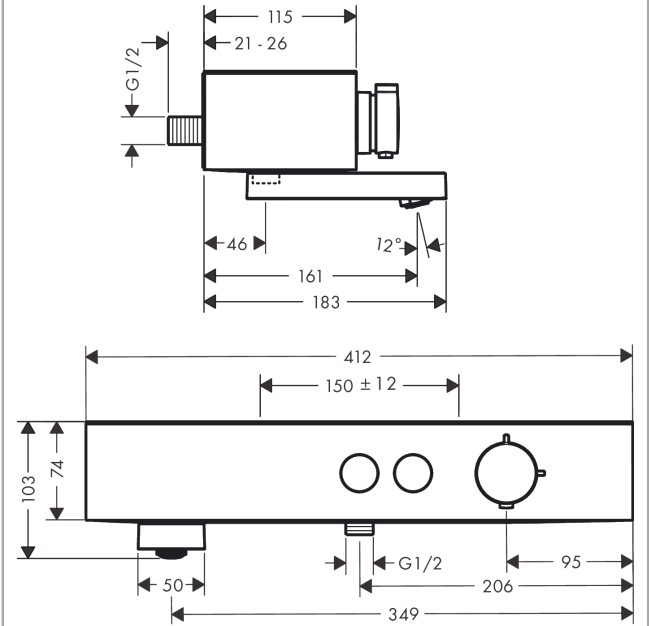

Scale drawing