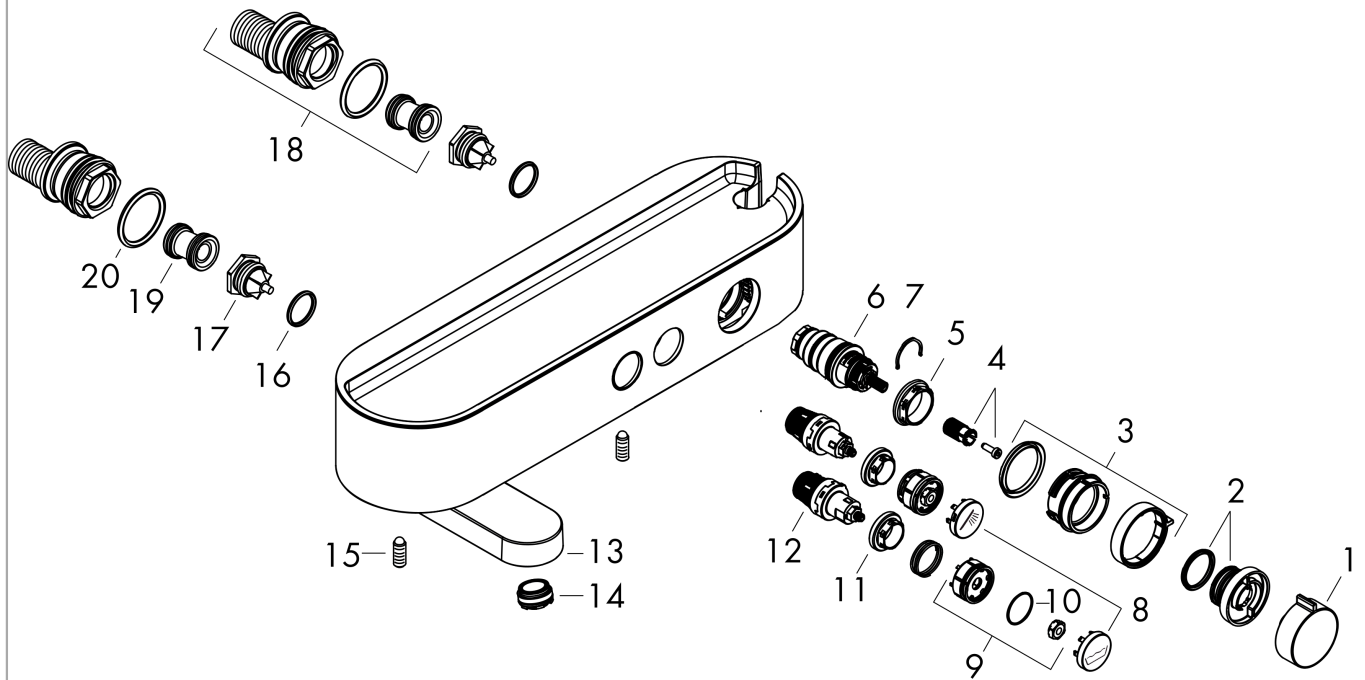

ShowerTablet Select
Bath thermostat 400 for exposed installation
Finish: **Chrome** Article Number: **24340000**

Exploded Drawing

Year of production: >04/22

ShowerTablet Select
Bath thermostat 400 for exposed installation
Finish: **Chrome** Article Number: **24340000**

Spare part list

Year of production: >04/22

Pos.	Description	Article Number	PC	PU
1	handle	94403000	9	1
2	safety set	94404000	9	1
3	handle	94405000	7	1
4	handle fixing set	92136000	6	1
5	nut	98913000	6	1
6	thermostat cartridge	98282000	14	1
7	cartridge for exchanged connections	92373000	18	1
8	set of symbols	98367000	10	1
9	spring with sleeve	92340000	4	1
10	O-ring 20x1	98140000	1	1
11	nut	98368000	4	1
12	shut off unit	95758000	14	1
13	spout cpl.	87775000	11	1
14	aerator M24x1 C	92934000	6	1
15	hollow set screw M6x16 including o-ring 29x3	98372000	3	1
16	O-ring 17x2	98199000	1	1
17	non return valve (pressure-resistant up to 2 MPa)	95773000	8	1
18	set of S-unions	95772000	13	1
19	noise reduction	96429000	2	1
20	O-ring 29x3	98371000	2	1