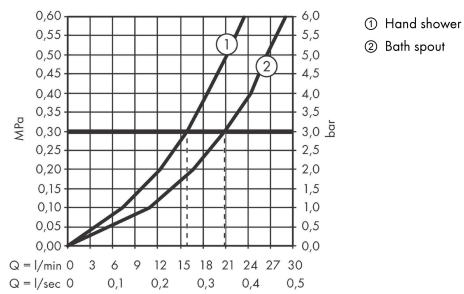

ShowerTablet Select
Bath thermostat 400 for exposed installation
Finish: **Chrome** Article Number: **24340000**

Product image

Scale drawing

Flowchart