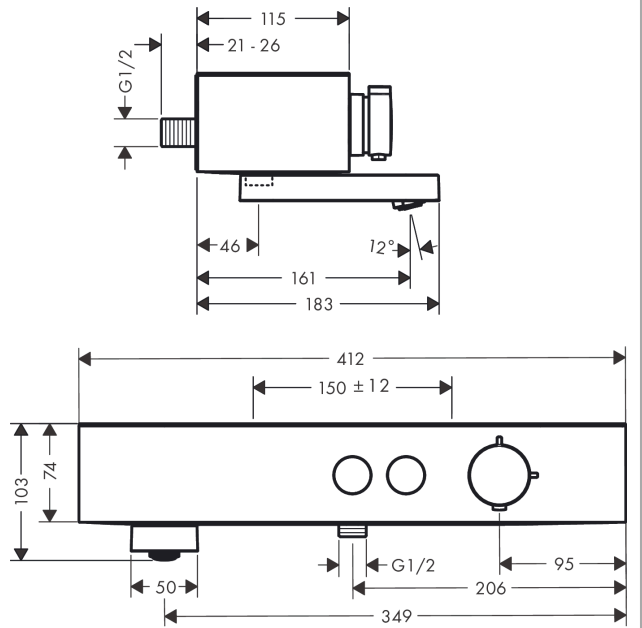

Scale drawing