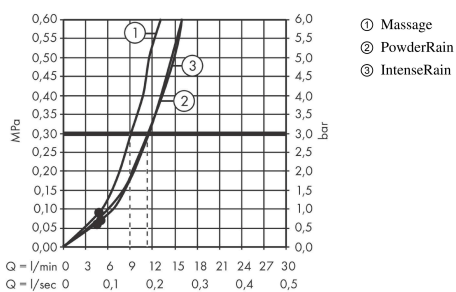

Pulsify Select S

Shower holder set 105 3jet Relaxation with shower hose 125 cm

Finish: **Chrome** Article Number: **24302000**

Description

product features

- consists of: hand shower, shower holder, shower hose
- shower head size: 105 mm
- integrated support function
- spray type: PowderRain, IntenseRain, Massage spray
- convenient spray selection via Select button
- maximum flow rate at 3 bar: 11,4 l/min
- minimum flow pressure: 1 bar
- operating pressure: min. 1 bar/max. 6 bar
- pivot connector prevents hose from tangling
- wall supports made of plastic
- rinseable sieve insert

Technology

Design awards

reddot winner 2021

Product image

Scale drawing

Flowchart

The consumption was measured in combination with the appropriate fittings (thermostat/mixer/in-wall valve) to reflect actual application in practice.