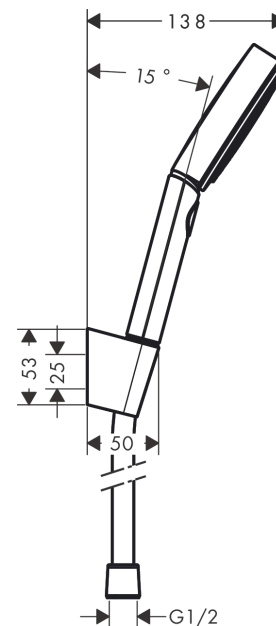

Pulsify Select S

Shower holder set 105 3jet Relaxation with shower hose 125 cm

Finish: **Chrome** Article Number: **24302000**

Description

product features

- consists of: hand shower, shower holder, shower hose
- shower head size: 105 mm
- integrated support function
- spray type: PowderRain, IntenseRain, Massage spray
- convenient spray selection via Select button
- maximum flow rate at 3 bar: 11,4 l/min
- minimum flow pressure: 1 bar
- operating pressure: min. 1 bar/max. 6 bar
- pivot connector prevents hose from tangling
- wall supports made of plastic
- rinseable sieve insert

Technology

Design awards

reddot winner 2021

Product image

Scale drawing

Flowchart

The consumption was measured in combination with the appropriate fittings (thermostat/mixer/in-wall valve) to reflect actual application in practice.