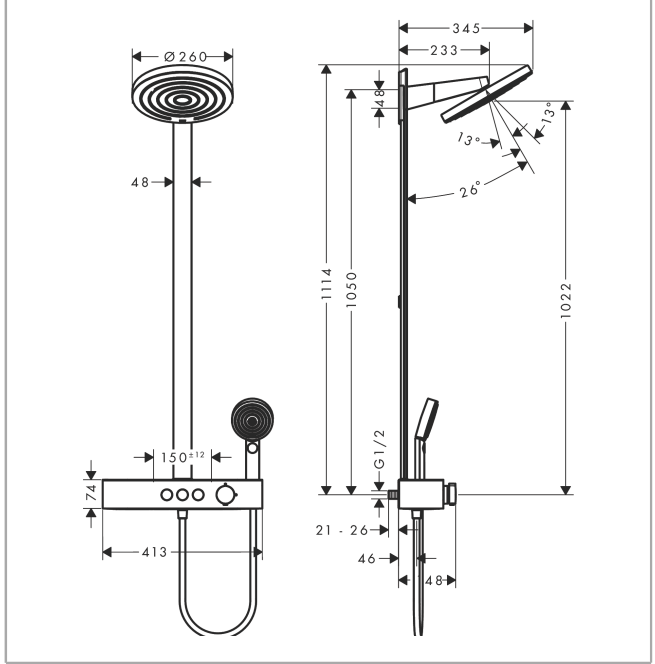

Pulsify S
Showerpipe 260 2jet EcoSmart with ShowerTablet Select 400
 Finish: **Matt Black** Article Number: **24241670**

Description

product features

- consists of: overhead shower, hand shower, shower thermostat, shower bar, shower hose
- overhead shower Pulsify 260 2jet
- shower head size overhead shower: 260 mm
- spray type overhead shower: PowderRain, Intense PowderRain
- ball-joint: overhead shower inclinable by 13-39°
- spray disc surface: graphite
- Fast Drain empties the overhead shower from an angle of 10°
- removable shower head
- shelf made of plastic
- surface shelf: graphite
- maximum flow rate at 3 bar: 7,5 l/min
- flow rate PowderRain spray (at 3 bar): 7,5 l/min
- spray type hand shower: PowderRain, IntenseRain, Massage spray
- flow rate of hand shower at 3 bar: 7,5 l/min
- minimum flow pressure: 1,7 bar
- max. operating pressure: 10 bar
- pipe can be shortened in height
- bar width: 48 mm
- shower arm length overhead shower: 233 mm
- CoolContact thermostat: Prevents the housing from heating up, making showering even safer
- thermostat ShowerTablet Select 400
- simultaneous utilization of 3 functions
- suitable for continuous flow water heaters
- mounting type: exposed installation
- connection thread G ½
- centre distance 150 ± 12 mm
- intrinsically safe against backflow
- Thermostat is delivered with buttons hand shower, PowderRain, Intense PowderRain
- 2 functions
- EU taxonomy: max. 8 l/min - Do No Significant Harm (DNSH)

Technology

Design awards

Pulsify S
Showerpipe 260 2jet EcoSmart with ShowerTablet Select 400
 Finish: **Matt Black** Article Number: **24241670**

Product image

Scale drawing

Flowchart

Pulsify S
Showerpipe 260 2jet EcoSmart with ShowerTablet Select 400
 Finish: **Matt Black** Article Number: **24241670**