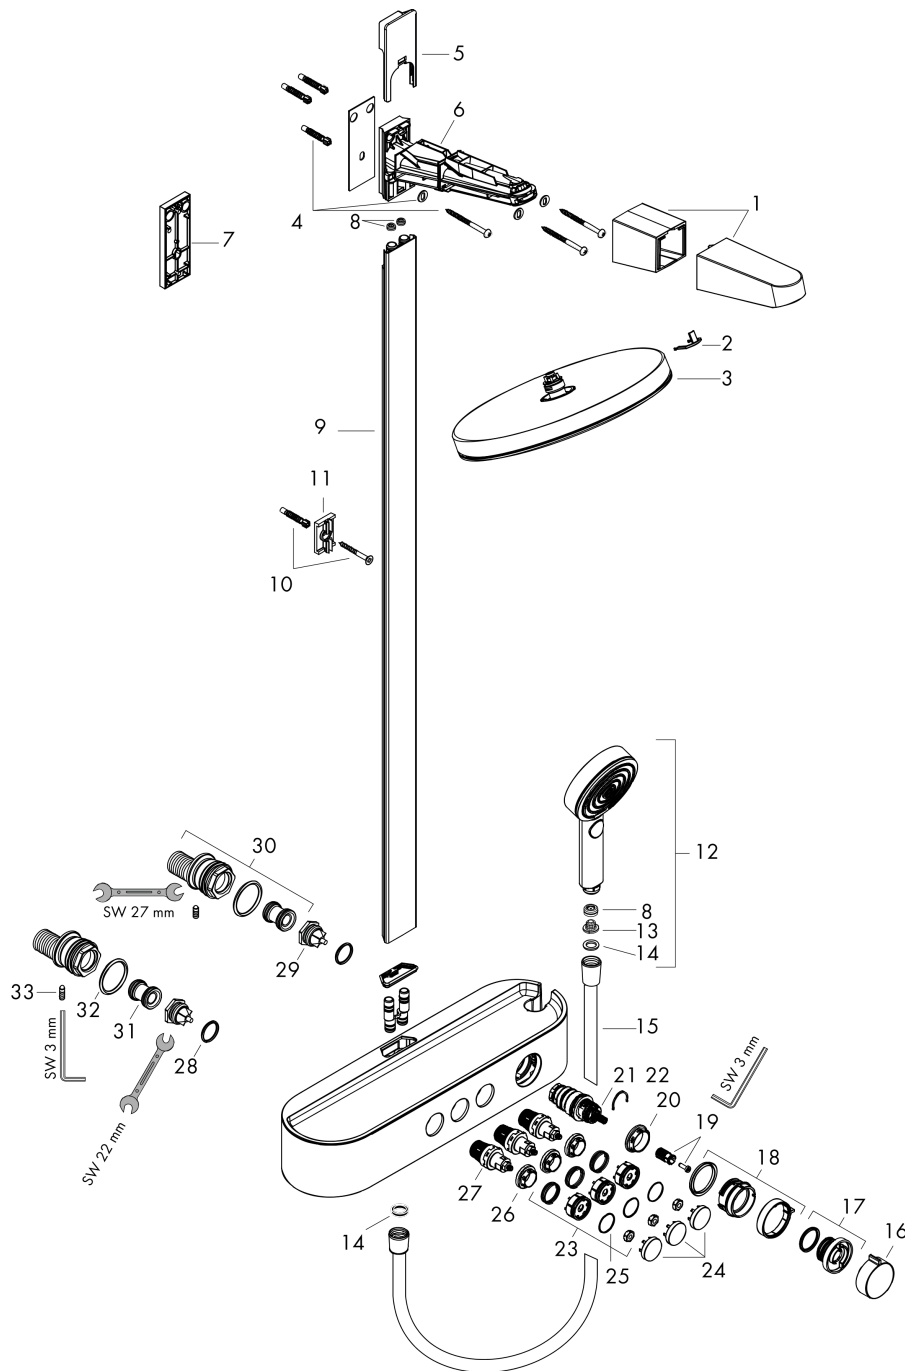

Pulsify S
Showerpipe 260 2jet EcoSmart with ShowerTablet Select 400
Finish: **Matt Black** Article Number: **24241670**

Exploded Drawing

Year of production: >01/23

Pulsify S
Showerpipe 260 2jet EcoSmart with ShowerTablet Select 400
Finish: **Matt Black** Article Number: **24241670**

Spare part list

Year of production: >01/23

Pos.	Description	Article Number	PC	PU
1	cover	94519670	0	1
2	cramp	94521000	1	1
3	head shower	94520670	69	1
4	mounting set	98716000	5	1
5	cover	94518670	54	1
6	shower arm cpl.	87566000	12	1
7	tile-matching-disk 7 mm	94517000	11	1
8	flow limiter (9 l/min)	95659000	3	1
9	pipe with cover (935 mm)	94515670	69	1
10	mounting set	40916000	2	1
11	support element	94516000	3	1
12	-	24111677	99	1
13	filter	92672000	2	1
14	seal	98058000	1	1
15	shower hose Isiflex'B 1,60 m	28276670	99	1
16	handle	94405670	57	1
17	handle	94403670	59	1
18	safety set	94404000	9	1
19	handle fixing set	92136000	6	1
20	nut	98913000	6	1
21	thermostat cartridge	98282000	14	1
22	spring with sleeve	92340XXX	4	-
23	set of symbols	98367670	60	1
24	O-ring 20x1	98140000	1	1
25	nut	98368000	4	1
26	shut off unit	95758000	14	1
27	O-ring 17x2	98199000	1	1
28	non return valve (pressure-resistant up to 2 MPa)	95773000	8	1
29	set of S-unions	95772000	13	1
30	noise reduction	96429000	2	1
31	shut off unit	94374000	12	1
32	hollow set screw M6x16 including o-ring 29x3	98372000	3	1
33	-	24111670	99	1
34	spring with sleeve	92340000	4	1
35	handle for cold water	95748000	11	1