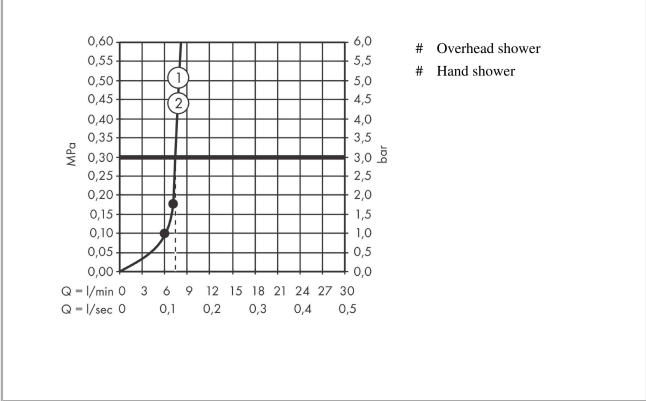

Pulsify S
Showerpipe 260 2jet EcoSmart with ShowerTablet Select 400
 Finish: **Matt Black** Article Number: **24241670**

Description

product features

- consists of: overhead shower, hand shower, shower thermostat, shower bar, shower hose
- overhead shower Pulsify 260 2jet
- shower head size overhead shower: 260 mm
- spray type overhead shower: PowderRain, Intense PowderRain
- ball-joint: overhead shower inclinable by 13-39°
- spray disc surface: graphite
- Fast Drain empties the overhead shower from an angle of 10°
- removable shower head
- shelf made of plastic
- surface shelf: graphite
- maximum flow rate at 3 bar: 7,5 l/min
- flow rate PowderRain spray (at 3 bar): 7,5 l/min
- spray type hand shower: PowderRain, IntenseRain, Massage spray
- flow rate of hand shower at 3 bar: 7,5 l/min
- minimum flow pressure: 1,7 bar
- max. operating pressure: 10 bar
- pipe can be shortened in height
- bar width: 48 mm
- shower arm length overhead shower: 233 mm
- CoolContact thermostat: Prevents the housing from heating up, making showering even safer
- thermostat ShowerTablet Select 400
- simultaneous utilization of 3 functions
- suitable for continuous flow water heaters
- mounting type: exposed installation
- connection thread G ½
- centre distance 150 ± 12 mm
- intrinsically safe against backflow
- Thermostat is delivered with buttons hand shower, PowderRain, Intense PowderRain
- 2 functions
- EU taxonomy: max. 8 l/min - Do No Significant Harm (DNSH)

Technology

Design awards

Pulsify S
Showerpipe 260 2jet EcoSmart with ShowerTablet Select 400
 Finish: **Matt Black** Article Number: **24241670**

Product image

Scale drawing

Flowchart

Pulsify S
Showerpipe 260 2jet EcoSmart with ShowerTablet Select 400
 Finish: **Matt Black** Article Number: **24241670**