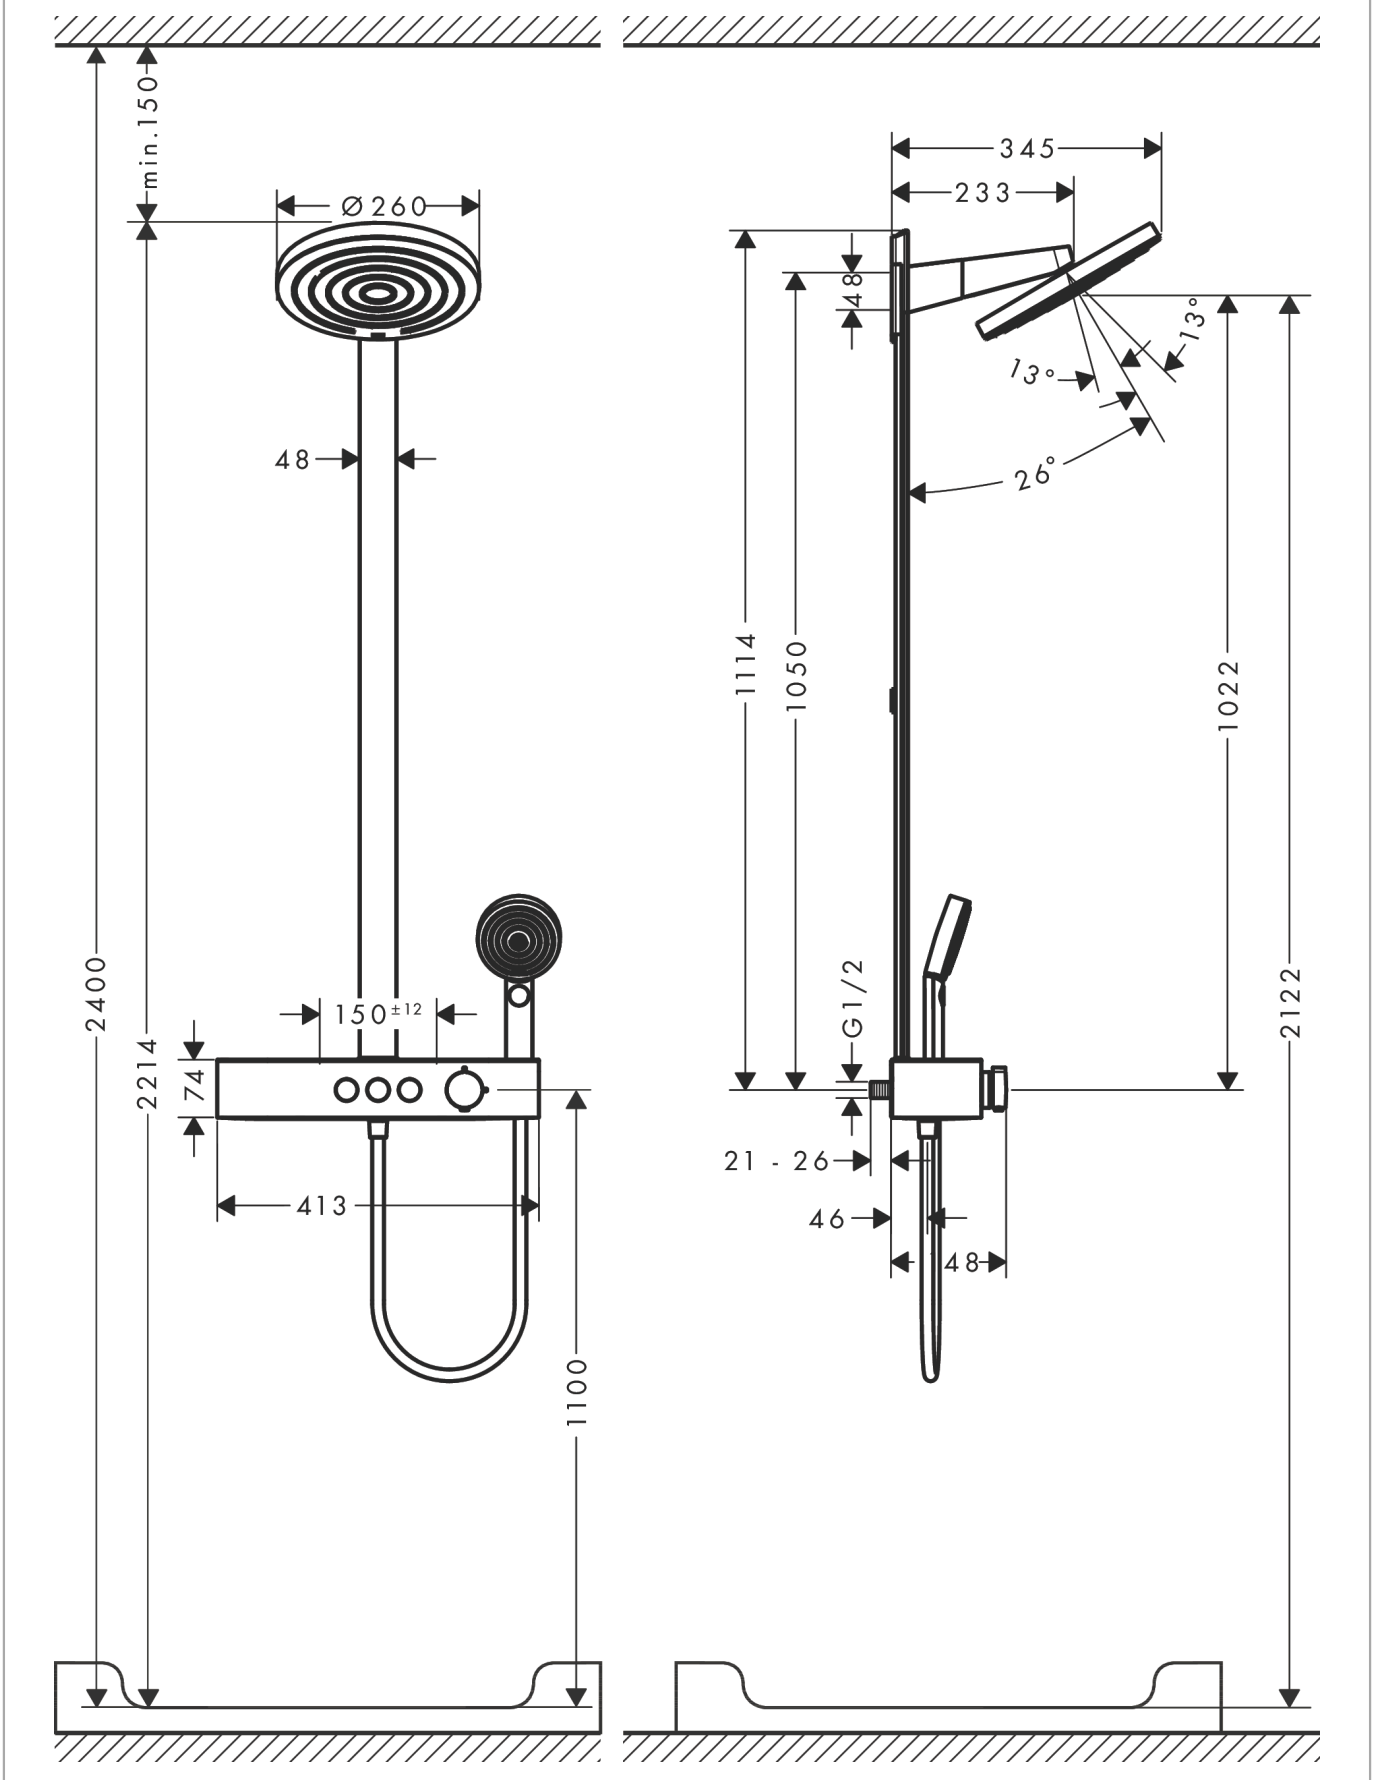

Pulsify S
Showerpipe 260 2jet EcoSmart with ShowerTablet Select 400
Finish: **Matt Black** Article Number: **24241670**

Installation examples