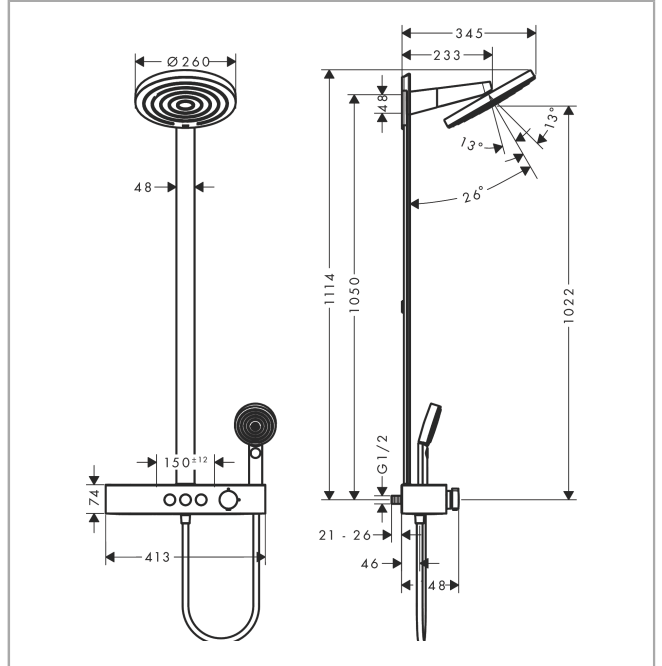

### product features

- consists of: overhead shower, hand shower, shower thermostat, shower bar, shower hose
- overhead shower Pulsify 260 2jet
- shower head size overhead shower: 260 mm
- spray type overhead shower: PowderRain, Intense PowderRain
- ball-joint: overhead shower inclinable by 13-39°
- spray disc surface: graphite
- Fast Drain empties the overhead shower from an angle of 10°
- removable shower head
- shelf made of plastic
- surface shelf: graphite
- maximum flow rate at 3 bar: 7,5 l/min
- flow rate PowderRain spray (at 3 bar): 7,5 l/min
- spray type hand shower: PowderRain, IntenseRain, Massage spray
- flow rate of hand shower at 3 bar: 7,5 l/min
- minimum flow pressure: 1,7 bar
- max. operating pressure: 10 bar
- pipe can be shortened in height
- bar width: 48 mm
- shower arm length overhead shower: 233 mm
- CoolContact thermostat: Prevents the housing from heating up, making showering even safer
- thermostat ShowerTablet Select 400
- simultaneous utilization of 3 functions
- suitable for continuous flow water heaters
- mounting type: exposed installation
- connection thread G ½
- centre distance 150 ± 12 mm
- intrinsically safe against backflow
- Thermostat is delivered with buttons hand shower, PowderRain, Intense PowderRain
- 2 functions
- EU taxonomy: max. 8 l/min - Do No Significant Harm (DNSH)

## Design awards

reddot winner 2021

**Pulsify S**  
**Showerpipe 260 2jet EcoSmart with ShowerTablet Select 400**  
 Finish: **Chrome** Article Number: **24241000**

**Product image**

**Scale drawing**

**Flowchart**