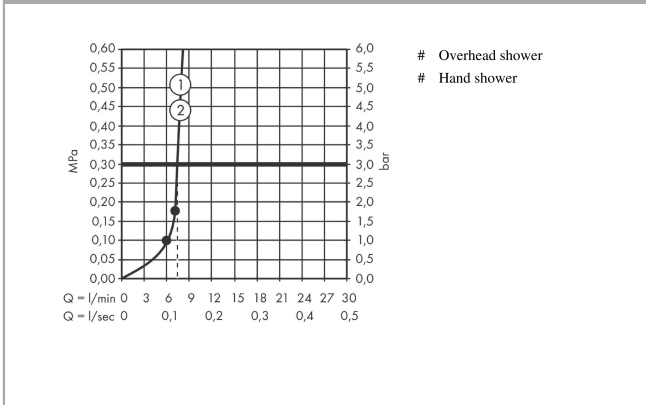

### product features

- consists of: overhead shower, hand shower, shower thermostat, shower bar, shower hose
- overhead shower Pulsify 260 2jet
- shower head size overhead shower: 260 mm
- spray type overhead shower: PowderRain, Intense PowderRain
- ball-joint: overhead shower inclinable by 13-39°
- spray disc surface: graphite
- Fast Drain empties the overhead shower from an angle of 10°
- removable shower head
- shelf made of plastic
- surface shelf: graphite
- maximum flow rate at 3 bar: 7,5 l/min
- flow rate PowderRain spray (at 3 bar): 7,5 l/min
- spray type hand shower: PowderRain, IntenseRain, Massage spray
- flow rate of hand shower at 3 bar: 7,5 l/min
- minimum flow pressure: 1,7 bar
- max. operating pressure: 10 bar
- pipe can be shortened in height
- bar width: 48 mm
- shower arm length overhead shower: 233 mm
- CoolContact thermostat: Prevents the housing from heating up, making showering even safer
- thermostat ShowerTablet Select 400
- simultaneous utilization of 3 functions
- suitable for continuous flow water heaters
- mounting type: exposed installation
- connection thread G ½
- centre distance 150 ± 12 mm
- intrinsically safe against backflow
- Thermostat is delivered with buttons hand shower, PowderRain, Intense PowderRain
- 2 functions
- EU taxonomy: max. 8 l/min - Do No Significant Harm (DNSH)

## Design awards

reddot winner 2021

**Pulsify S**  
**Showerpipe 260 2jet EcoSmart with ShowerTablet Select 400**  
 Finish: **Chrome** Article Number: **24241000**

**Product image**

**Scale drawing**

**Flowchart**