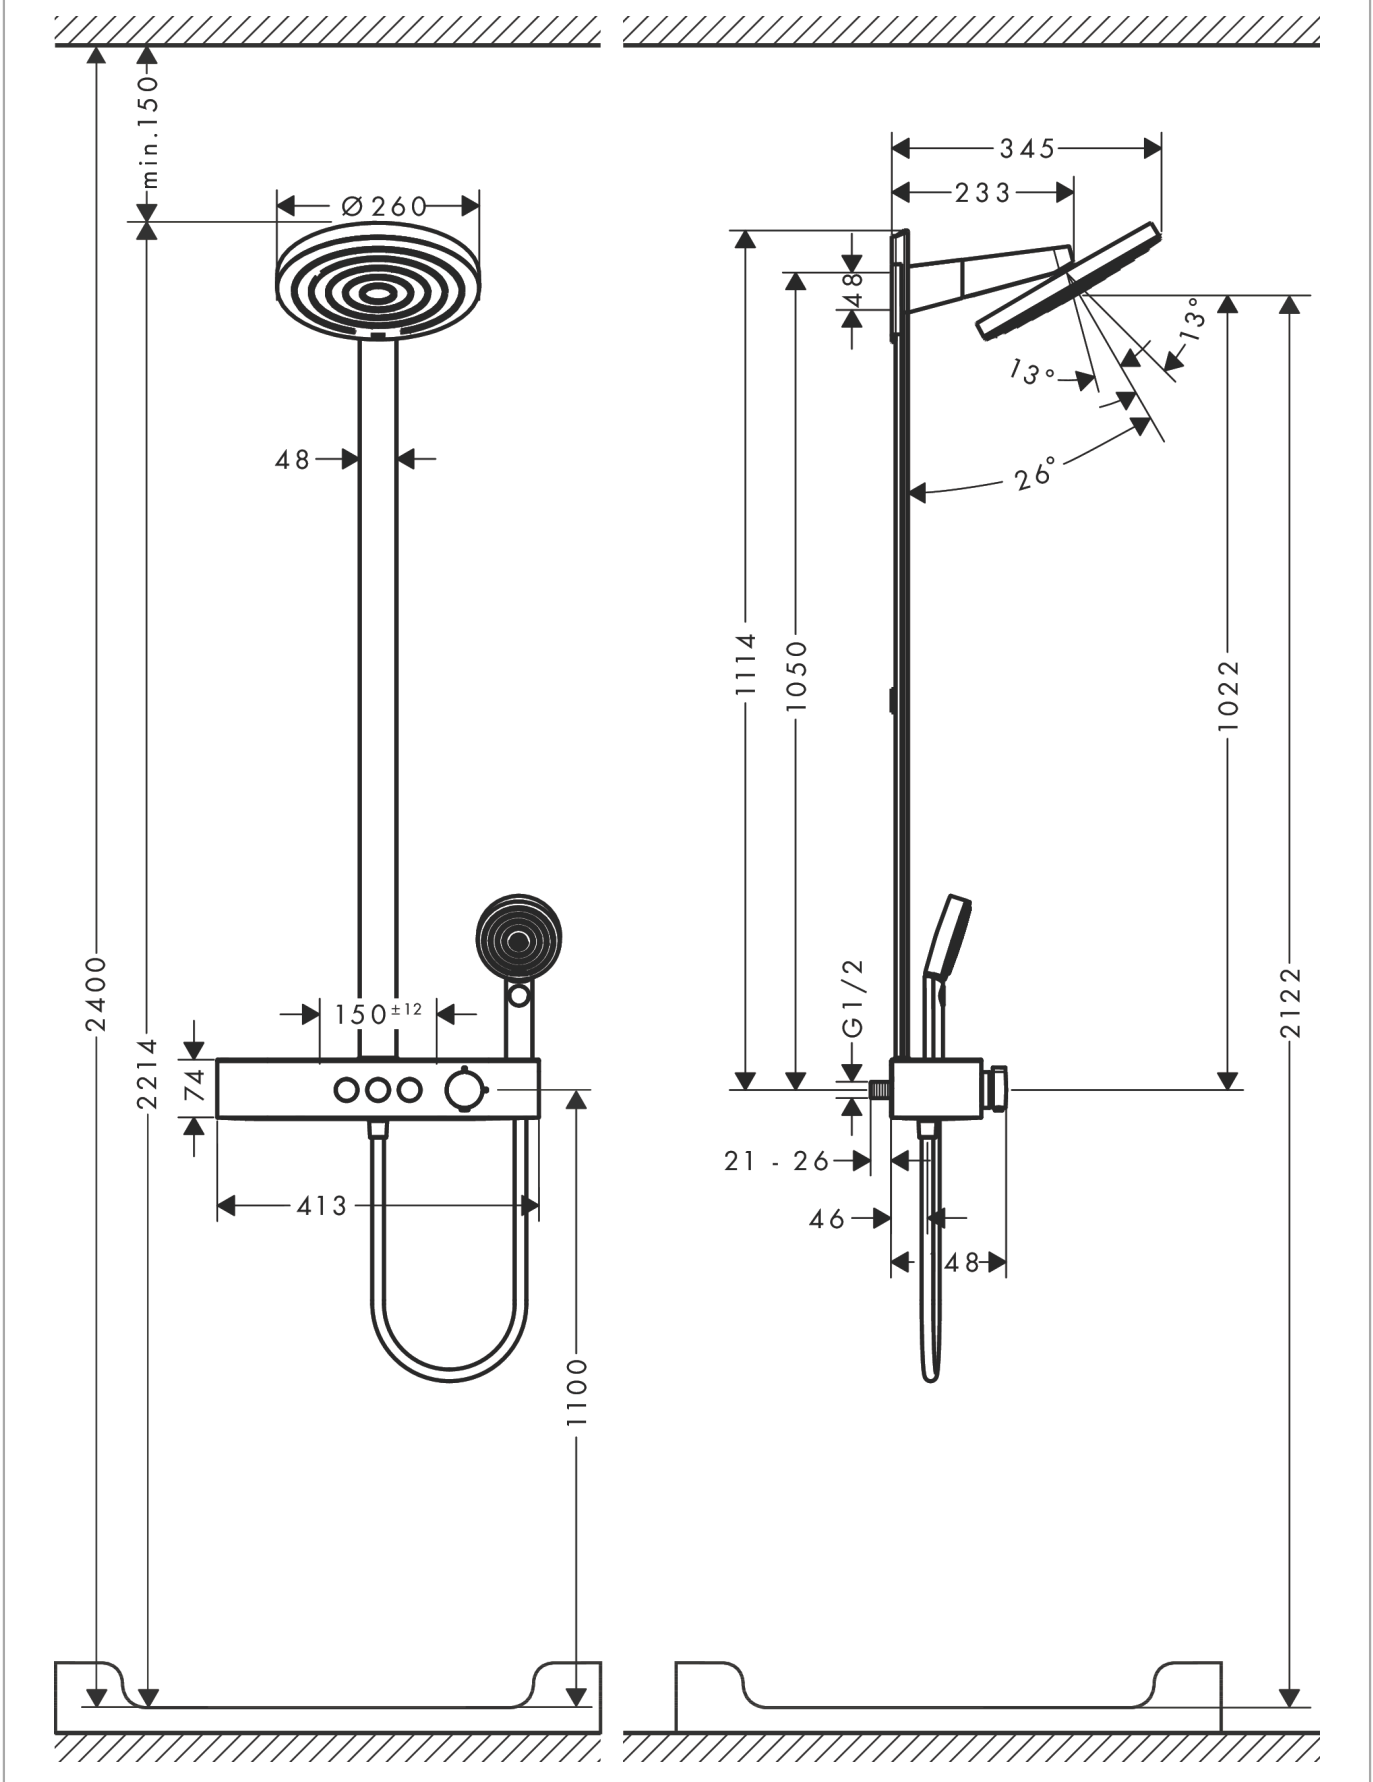

Pulsify S
Showerpipe 260 2jet EcoSmart with ShowerTablet Select 400
Finish: **Chrome** Article Number: **24241000**

Installation examples