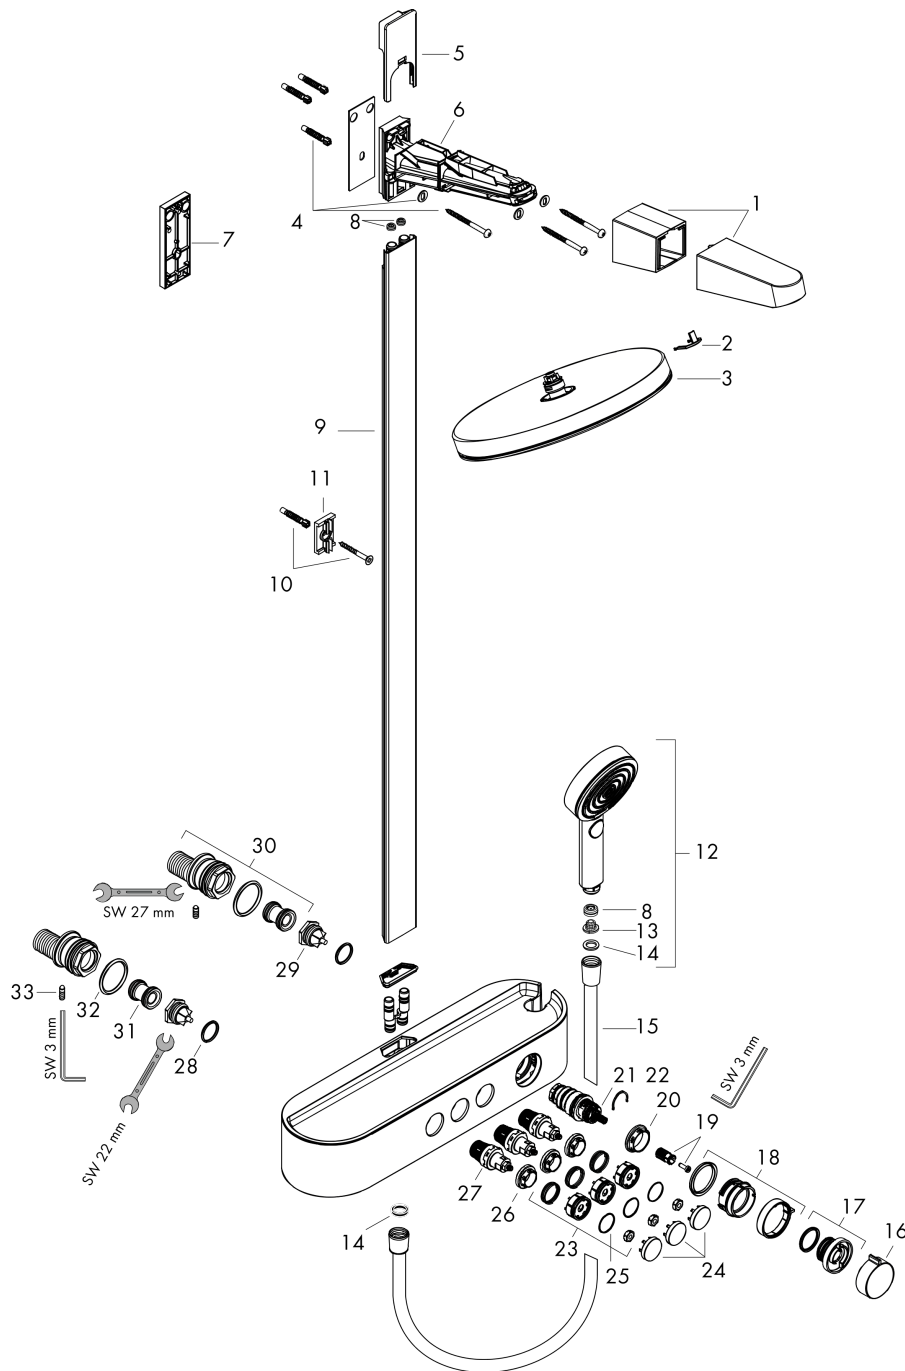

Pulsify S
Showerpipe 260 2jet EcoSmart with ShowerTablet Select 400
Finish: **Chrome** Article Number: **24241000**

Exploded Drawing

Year of production: >01/23

Pulsify S
Showerpipe 260 2jet EcoSmart with ShowerTablet Select 400
Finish: **Chrome** Article Number: **24241000**

Spare part list

Year of production: >01/23

Pos.	Description	Article Number	PC	PU
1	cover	94519000	8	1
2	cramp	94521000	1	1
3	head shower	94520000	19	1
4	mounting set	98716000	5	1
5	cover	94518000	4	1
6	shower arm cpl.	87566000	12	1
7	tile-matching-disk 7 mm	94517000	11	1
8	flow limiter (9 l/min)	95659000	3	1
9	pipe with cover (935 mm)	94515000	19	1
10	mounting set	40916000	2	1
11	support element	94516000	3	1
12	-	24110000	99	1
13	filter	92672000	2	1
14	seal	98058000	1	1
15	shower hose Isiflex'B 1,60 m	28276000	99	1
16	handle	94403000	9	1
17	safety set	94404000	9	1
18	handle	94405000	7	1
19	handle fixing set	92136000	6	1
20	nut	98913000	6	1
21	thermostat cartridge	98282000	14	1
22	cartridge for exchanged connections	92373000	18	1
23	spring with sleeve	92340000	4	1
24	set of symbols	98367000	10	1
25	O-ring 20x1	98140000	1	1
26	nut	98368000	4	1
27	shut off unit	95758000	14	1
28	O-ring 17x2	98199000	1	1
29	non return valve (pressure-resistant up to 2 MPa)	95773000	8	1
30	set of S-unions	95772000	13	1
31	noise reduction	96429000	2	1
32	O-ring 29x3	98371000	2	1
33	hollow set screw M6x16 including o-ring 29x3	98372000	3	1
34	-	24111000	99	1