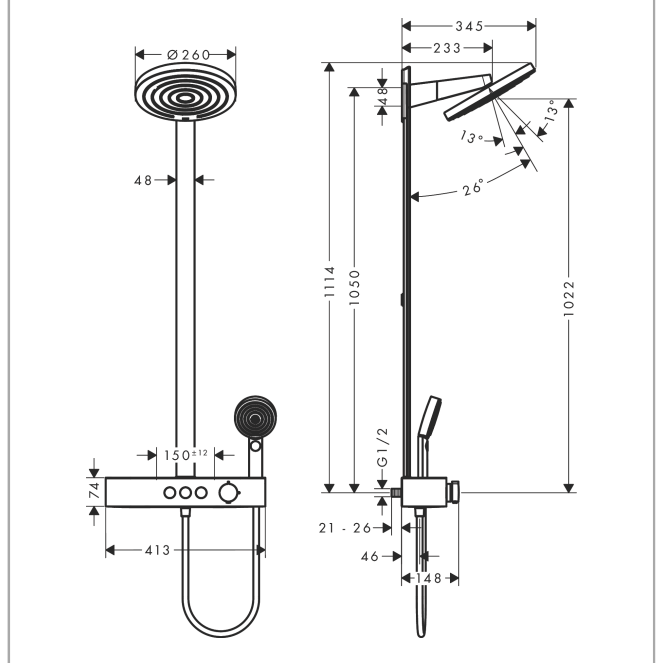

### product features

- consists of: overhead shower, hand shower, shower thermostat, shower bar, shower hose
- overhead shower Pulsify 260 2jet
- shower head size overhead shower: 260 mm
- spray type overhead shower: PowderRain, Intense PowderRain
- spray disc surface: graphite
- Fast Drain empties the overhead shower from an angle of 10°
- removable shower head
- shelf made of plastic
- surface shelf: graphite
- spray type hand shower: PowderRain, IntenseRain, Massage spray
- maximum flow rate for Showerpipe at 3 bar: 12,9 l/min
- minimum flow pressure: 1,3 bar
- ball-joint: overhead shower inclinable by 13-39°
- pipe can be shortened in height
- bar width: 48 mm
- shower arm length overhead shower: 233 mm
- CoolContact thermostat: Prevents the housing from heating up, making showering even safer
- thermostat ShowerTablet Select 400
- simultaneous utilization of 3 functions
- suitable for continuous flow water heaters
- mounting type: exposed installation
- connection thread G ½
- centre distance 150 ± 12 mm
- intrinsically safe against backflow
- Thermostat is delivered with buttons hand shower, PowderRain, Intense PowderRain
- water flow control with stop function
- 2 functions

## Design awards

**Pulsify S**  
**Showerpipe 260 2jet with ShowerTablet Select 400**  
 Finish: **Matt White** Article Number: **24240700**

**Product image**

**Scale drawing**

**Flowchart**

**Pulsify S**  
**Showerpipe 260 2jet with ShowerTablet Select 400**  
 Finish: **Matt White** Article Number: **24240700**