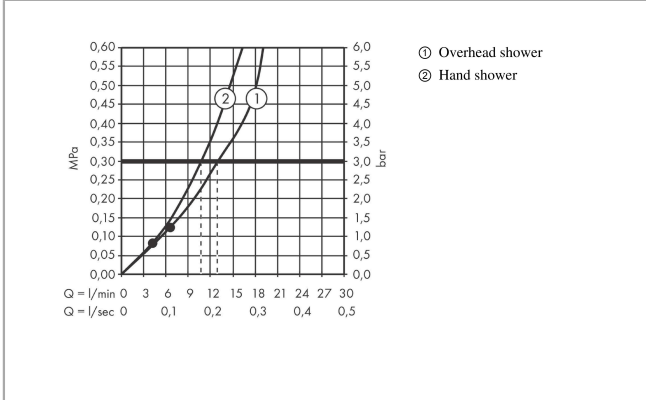

### product features

- consists of: overhead shower, hand shower, shower thermostat, shower bar, shower hose
- overhead shower Pulsify 260 2jet
- shower head size overhead shower: 260 mm
- spray type overhead shower: PowderRain, Intense PowderRain
- spray disc surface: graphite
- Fast Drain empties the overhead shower from an angle of 10°
- removable shower head
- shelf made of plastic
- surface shelf: graphite
- spray type hand shower: PowderRain, IntenseRain, Massage spray
- maximum flow rate for Showerpipe at 3 bar: 12,9 l/min
- minimum flow pressure: 1,3 bar
- ball-joint: overhead shower inclinable by 13-39°
- pipe can be shortened in height
- bar width: 48 mm
- shower arm length overhead shower: 233 mm
- CoolContact thermostat: Prevents the housing from heating up, making showering even safer
- thermostat ShowerTablet Select 400
- simultaneous utilization of 3 functions
- suitable for continuous flow water heaters
- mounting type: exposed installation
- connection thread G ½
- centre distance 150 ± 12 mm
- intrinsically safe against backflow
- Thermostat is delivered with buttons hand shower, PowderRain, Intense PowderRain
- water flow control with stop function
- 2 functions

## Design awards

**Pulsify S**  
**Showerpipe 260 2jet with ShowerTablet Select 400**  
 Finish: **Matt White** Article Number: **24240700**

**Product image**

**Scale drawing**

**Flowchart**

**Pulsify S**  
**Showerpipe 260 2jet with ShowerTablet Select 400**  
 Finish: **Matt White** Article Number: **24240700**