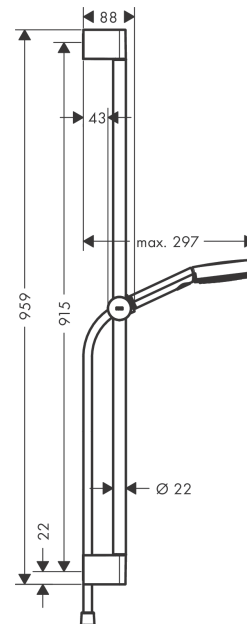

Pulsify Select S

Shower set 105 3jet Relaxation EcoSmart with shower bar 90 cm

Finish: **Matt Black** Article Number: **24171670**

Description

product features

- consists of: hand shower, slider, shower bar, shower hose
- shower head size: 105 mm
- spray type: PowderRain, IntenseRain, Massage spray
- convenient spray selection via Select button
- maximum flow rate at 3 bar: 8,2 l/min
- minimum flow pressure: 1,2 bar
- height-adjustable slider with locking push-button slider
- hand shower holder made of plastic/metal
- slider rotatable on the pipe for left or right operation
- wall mounting: screw fastening
- wall supports made of plastic
- profile pipe: round
- pipe length: 959 mm
- shower bar diameter: 22 mm
- drilling distance 915 mm
- pivot connector prevents hose from tangling

Technology

Design awards

reddot winner 2021

Product image

Scale drawing

Pulsify Select S

Shower set 105 3jet Relaxation EcoSmart with shower bar 90 cm

Finish: **Matt Black** Article Number: **24171670**

Flowchart

The consumption was measured in combination with the appropriate fittings (thermostat/mixer/in-wall valve) to reflect actual application in practice.

Pulsify Select S
Shower set 105 3jet Relaxation EcoSmart with shower bar 90 cm
 Finish: **Matt Black** Article Number: **24171670**

Pos.	Description	Article Number	PC	PU
1	cover	95217670	54	1
2	wall support	95218000	3	1
3	mounting set	96179000	4	1
4	support, assy	93517670	61	1
5	shower hose Isiflex'B 1,60 m	28276670	98	1
6	handshower	24111670	98	1
7	filter	92672000	2	1
8	seal	98058000	1	1
a	tile-matching-disk 7 mm	97450000	98	1