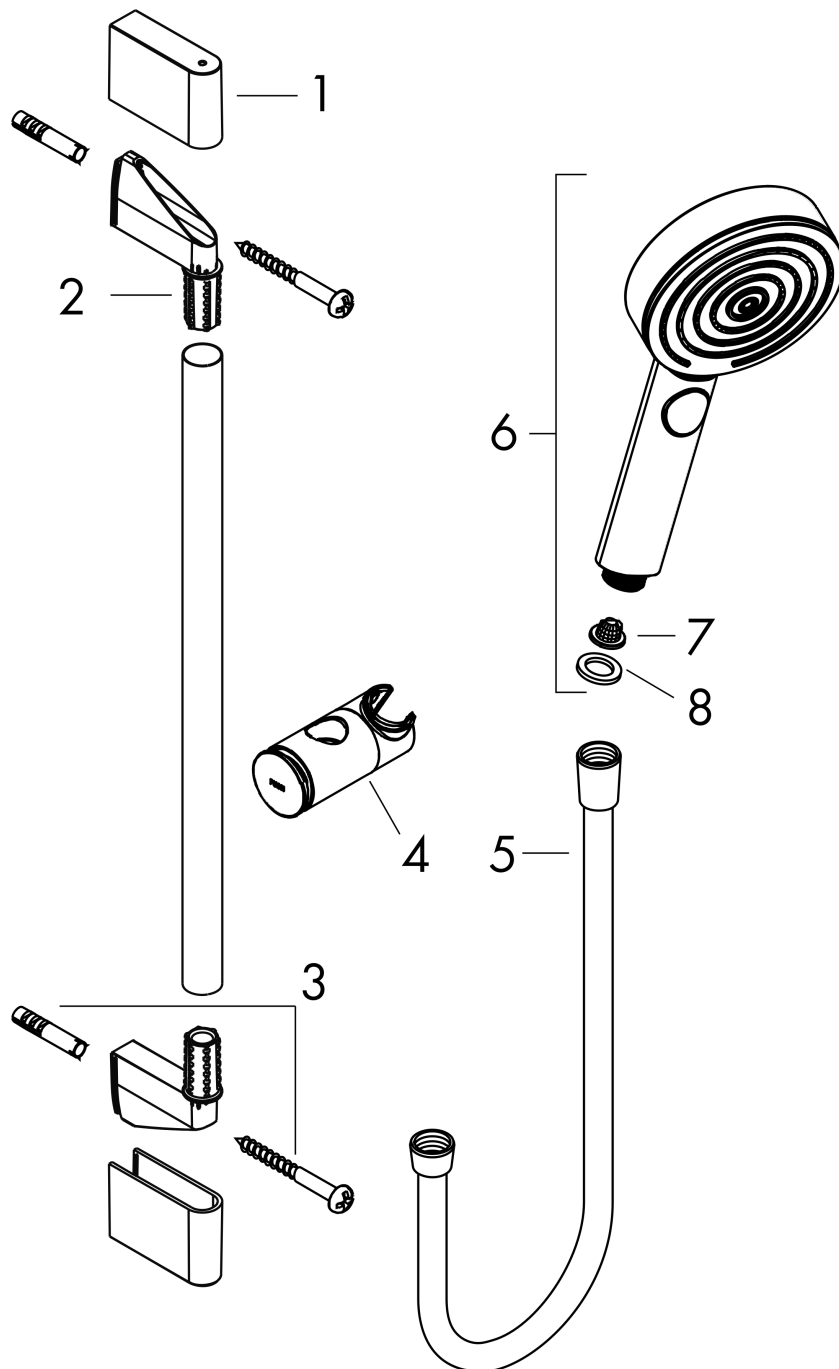

Pulsify Select S

Shower set 105 3jet Relaxation EcoSmart with shower bar 90 cm

Finish: **Matt Black** Article Number: **24171670**

Description

product features

- consists of: hand shower, slider, shower bar, shower hose
- shower head size: 105 mm
- spray type: PowderRain, IntenseRain, Massage spray
- convenient spray selection via Select button
- maximum flow rate at 3 bar: 8,2 l/min
- minimum flow pressure: 1,2 bar
- height-adjustable slider with locking push-button slider
- hand shower holder made of plastic/metal
- slider rotatable on the pipe for left or right operation
- wall mounting: screw fastening
- wall supports made of plastic
- profile pipe: round
- pipe length: 959 mm
- shower bar diameter: 22 mm
- drilling distance 915 mm
- pivot connector prevents hose from tangling

Flowchart

The consumption was measured in combination with the appropriate fittings (thermostat/mixer/in-wall valve) to reflect actual application in practice.

Pulsify Select S
Shower set 105 3jet Relaxation EcoSmart with shower bar 90 cm
 Finish: **Matt Black** Article Number: **24171670**

Exploded Drawing

Year of production: >06/21

Pulsify Select S
Shower set 105 3jet Relaxation EcoSmart with shower bar 90 cm
 Finish: **Matt Black** Article Number: **24171670**

Spare part list

Year of production: >06/21

Pos.	Description	Article Number	PC	PU
1	cover	95217670	54	1
2	wall support	95218000	3	1
3	mounting set	96179000	4	1
4	support, assy	93517670	61	1
5	shower hose Isiflex'B 1,60 m	28276670	98	1
6	handshower	24111670	98	1
7	filter	92672000	2	1
8	seal	98058000	1	1
a	tile-matching-disk 7 mm	97450000	98	1