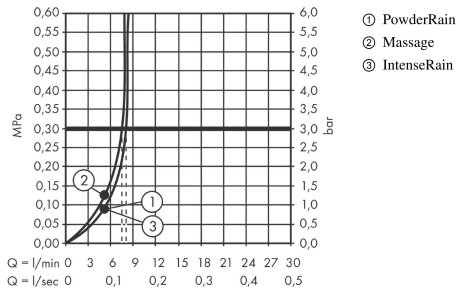

Pulsify Select S

Shower set 105 3jet Relaxation EcoSmart with shower bar 90 cm

Finish: **Matt Black** Article Number: **24171670**

Description

product features

- consists of: hand shower, slider, shower bar, shower hose
- shower head size: 105 mm
- spray type: PowderRain, IntenseRain, Massage spray
- convenient spray selection via Select button
- maximum flow rate at 3 bar: 8,2 l/min
- minimum flow pressure: 1,2 bar
- height-adjustable slider with locking push-button slider
- hand shower holder made of plastic/metal
- slider rotatable on the pipe for left or right operation
- wall mounting: screw fastening
- wall supports made of plastic
- profile pipe: round
- pipe length: 959 mm
- shower bar diameter: 22 mm
- drilling distance 915 mm
- pivot connector prevents hose from tangling

Technology

Design awards

reddot winner 2021

Product image

Scale drawing

Pulsify Select S

Shower set 105 3jet Relaxation EcoSmart with shower bar 90 cm

Finish: **Matt Black** Article Number: **24171670**

Flowchart

The consumption was measured in combination with the appropriate fittings (thermostat/mixer/in-wall valve) to reflect actual application in practice.

Pulsify Select S
Shower set 105 3jet Relaxation EcoSmart with shower bar 90 cm
 Finish: **Matt Black** Article Number: **24171670**