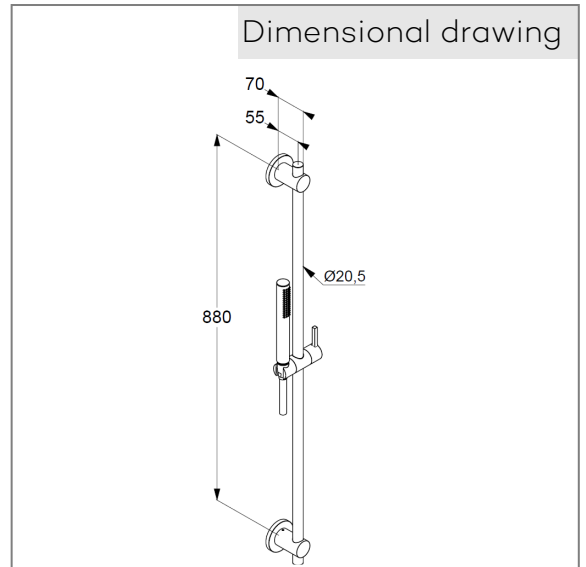

hand shower 1 S  
1 spray pattern  
with cleaning system  
connection 1/2"  
sieve seal

Shower hose  
plastic coated  
with metal-effect  
with conical nuts  
anti twist  
G 1/2 x G 1/2 x 1600 mm

wall rail 900 mm  
height-adjustable hand shower holder  
With fixing material  
for rigid wall mounting

Product picture

Dimensional drawing

Flow rate diagram