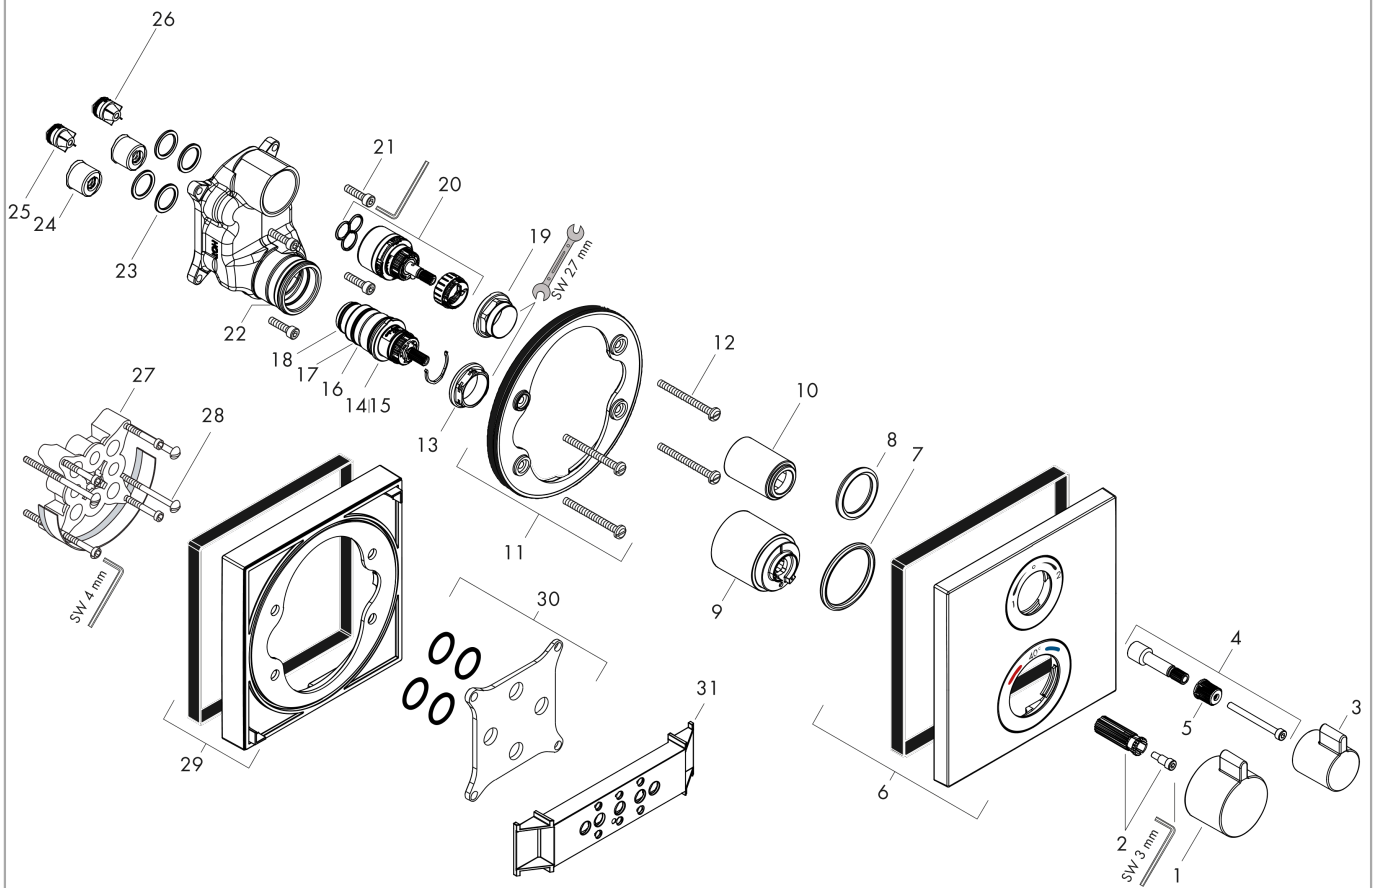

### Scale drawing

### Flowchart

**Ecostat Square**  
**Thermostat for concealed installation for 2 functions**  
 Finish: **Matt Black** Article Number: **15714670**

**Exploded Drawing**

Year of production: >07/19

**Ecostat Square**  
**Thermostat for concealed installation for 2 functions**  
 Finish: **Matt Black** Article Number: **15714670**

### Spare part list

Year of production: >07/19

Pos.	Description	Article Number	PC	PU
1	handle for thermostat	92215670	61	1
2	handle fixing set	95843000	3	1
3	handle	92281670	60	1
4	adapter for handle	95252000	11	1
5	handle fixing set	98932000	5	1
6	escutcheon 155 / 155 mm	93241670	65	1
7	O-ring 44x4	98471000	3	1
8	O-ring 30x5	98153000	1	1
9	sleeve	92216670	58	1
10	sleeve	95253670	58	1
11	holder for escutcheon	98793000	9	1
12	set of fixing screws	96454000	3	1
13	nut	98913000	6	1
14	thermostat cartridge	98282000	14	1
15	cartridge for exchanged connections	92373000	18	1
16	O-ring 25x2,5	92146000	3	1
17	O-ring 25x1,5	98146000	1	1
18	O-ring 20x1,5	98197000	1	1
19	nut	95255000	6	1
20	shut off unit with selector	98283000	12	1
21	O-ring 36x2	98156000	1	1
22	set of screws	96525000	3	1
23	O-ring 16x2	98133000	1	1
24	noise reduction	94073000	7	1
25	non return valve (pressure-resistant up to 2 MPa)	92594000	5	1
26	set of non return valves DW 15	97350000	6	1
27	extension 25 mm	13595000	98	1
28	set of fixing screws	97747000	1	1
29	extension 22 mm	13593670	98	1
30	compensation set 1°	95521000	16	1
31	fit-up aid	92540000	98	1
a	concealed item	01800180	98	1