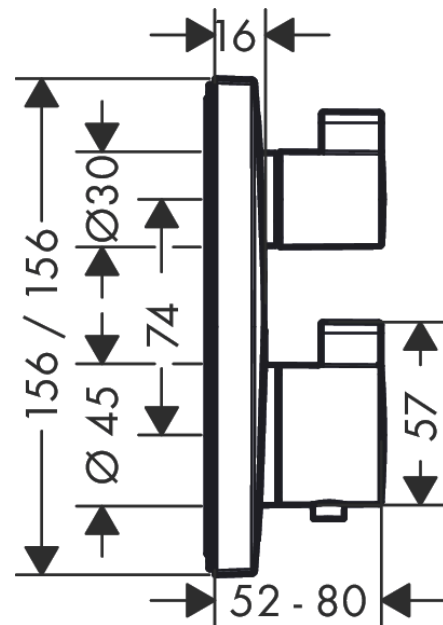

### Description

**product features**

- 2 functions
- thermostat cartridge, shut-off/ diverter valve
- maximum flow rate at 3 bar: 29 l/min
- flow rate upper outlet: 28 l/min
- flow rate lower outlet: 25 l/min
- min. operating pressure: 1 bar
- max. operating pressure: 10 bar
- Safety stop at 40 °C
- temperature limitation adjustable
- connection type: basic set

### Scale drawing

### Flowchart

**Ecostat Square**  
**Thermostat for concealed installation for 2 functions**  
 Finish: **Matt Black** Article Number: **15714670**

**Exploded Drawing**

Year of production: >07/19

**Ecostat Square**  
**Thermostat for concealed installation for 2 functions**  
 Finish: **Matt Black** Article Number: **15714670**