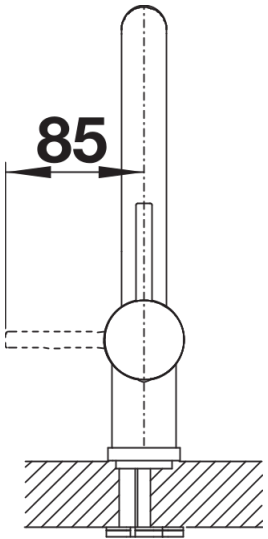

Product information sheet LINUS

Item no. 525806

Benefits

- Minimalist design
- Black matt surface finish to precisely match the surroundings
- High spout for easy filling of pans and vases
- Spout can be swivelled through 360° for greater cover

Scope of supply

- Single-lever mixer tap
- 360° swivel spout for greater reach
- Ø 35 mm tap hole required
- With ceramic disk cartridge
- Flexible connector pipes, 450 mm long and $\frac{3}{8}$ " nut for particularly easy and safe installation
- Patented jet regulator for markedly reduced scaling
- Stabilisation plate to increase the stability of the tap when fitted in stainless steel sinks
- LGA approved
- DVGW approved

Details

Swivel range

Side view hand gear 2D

Side view