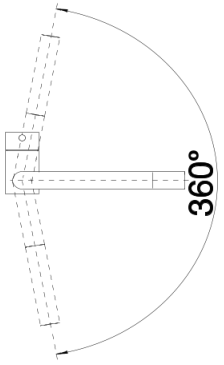

Product information sheet LINUS

Item no. 525806

Benefits

- Minimalist design
- Black matt surface finish to precisely match the surroundings
- High spout for easy filling of pans and vases
- Spout can be swivelled through 360° for greater cover

Scope of supply

- Single-lever mixer tap
- 360° swivel spout for greater reach
- Ø 35 mm tap hole required
- With ceramic disk cartridge
- Flexible connector pipes, 450 mm long and $\frac{3}{8}$ " nut for particularly easy and safe installation
- Patented jet regulator for markedly reduced scaling
- Stabilisation plate to increase the stability of the tap when fitted in stainless steel sinks
- LGA approved
- DVGW approved

Details

Swivel range

Side view hand gear 2D

Side view