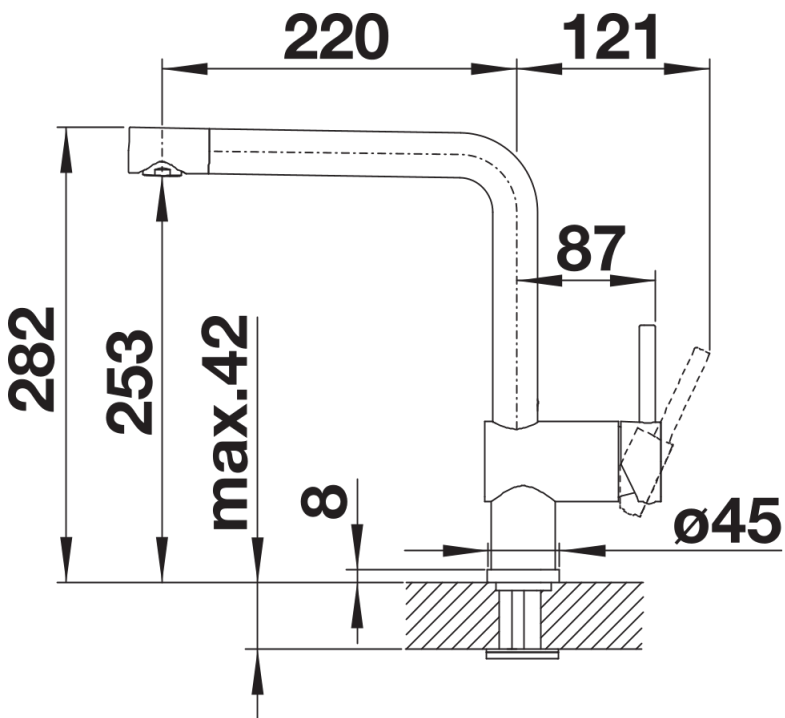

Scope of supply

- Single-lever mixer tap
- 360° swivel spout for greater reach
- Ø 35 mm tap hole required
- With ceramic disk cartridge
- Flexible connector pipes, 450 mm long and $\frac{3}{8}$ " nut for particularly easy and safe installation
- Patented jet regulator for markedly reduced scaling
- Stabilisation plate to increase the stability of the tap when fitted in stainless steel sinks
- LGA approved
- DVGW approved

Details

Swivel range

Side view hand gear 2D

Side view