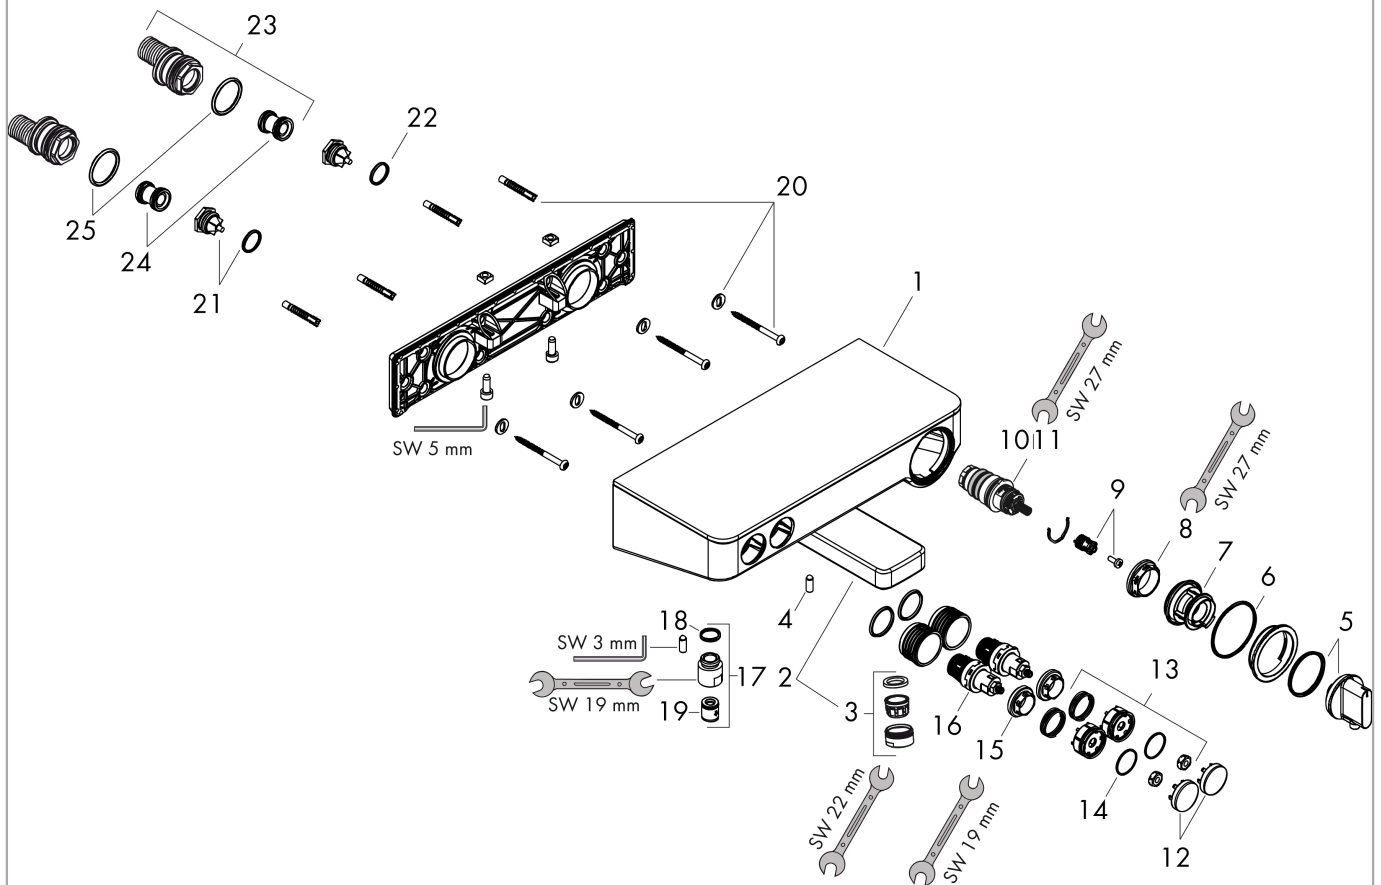

ShowerTablet Select
Bath thermostat 300 for exposed installation
Finish: **White/Chrome** Article Number: **13151400**

Exploded Drawing

Year of production: >06/13

ShowerTablet Select
Bath thermostat 300 for exposed installation
Finish: **White/Chrome** Article Number: **13151400**

Spare part list

Year of production: >06/13

Pos.	Description	Article Number	PC	PU
1	escutcheon	92163400	19	1
2	spout cpl.	92171000	19	1
3	aerator M24x1 (30 l/min)	96512000	5	1
4	hollow set screw M6x16 including o-ring 29x3	98372000	3	1
5	handle for thermostat	98369000	13	1
6	O-ring 49x2	98412000	1	1
7	safety set	98370000	2	1
8	nut	98913000	6	1
9	handle fixing set	92136000	6	1
10	thermostat cartridge	98282000	14	1
11	cartridge for exchanged connections	92373000	18	1
12	set of symbols	98367000	10	1
13	spring with sleeve	92340000	4	1
14	O-ring 20x1	98140000	1	1
15	nut	98368000	4	1
16	shut off unit	95758000	14	1
17	Hose Connection	96044000	5	1
18	O-ring 14x2	98129000	1	1
19	set of non return valves DW 15	94074000	5	1
20	mounting set	96179000	4	1
21	non return valve (pressure-resistant up to 2 MPa)	95773000	8	1
22	O-ring 17x2	98199000	1	1
23	set of S-unions	95772000	13	1
24	noise reduction	96429000	2	1
25	O-ring 29x3	98371000	2	1
a	adapter for ball S - union	02026000	98	1
b	ball s-unions with escutcheon	98293000	22	1
c	shut off unit (special)	92361000	14	1