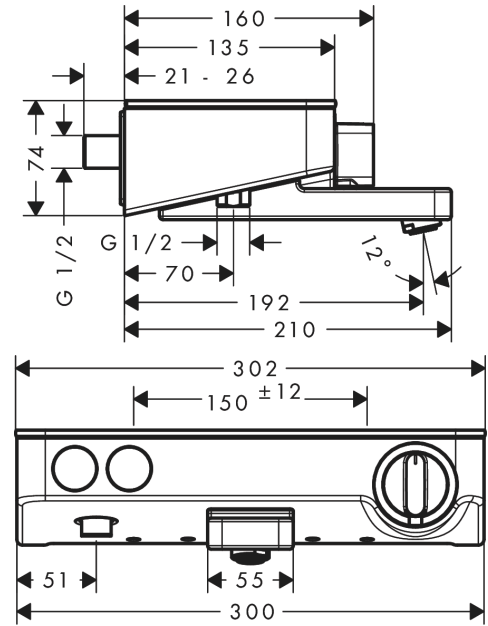

Scale drawing