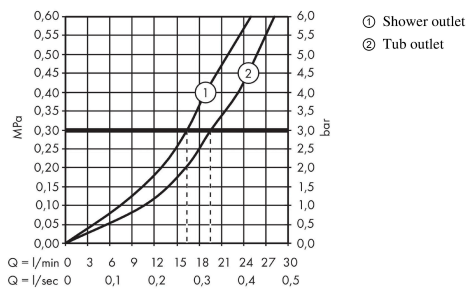

ShowerTablet Select
Bath thermostat 300 for exposed installation
 Finish: **White/Chrome** Article Number: **13151400**

Description

product features

- projection 192 mm
- 2 functions
- simultaneous utilization of 2 functions
- Select push-button on/off control for 2 outlets
- CoolContact thermostat: Prevents the housing from heating up, making showering even safer
- thermostat cartridge, Start/stop valve to operate the functions
- maximum flow rate at 3 bar: 20 l/min
- flow rate for bath spout at 3 bar: 20 l/min
- flow rate of hand shower at 3 bar: 16 l/min
- min. operating pressure: 1 bar
- max. operating pressure: 10 bar
- Safety stop at 40 °C
- temperature limitation adjustable
- with isolated water conduction
- non-return valve
- protected against backflow, according to DIN EN 1717
- with silencer
- material handles: metal
- shelf made of safety glass
- surface shelf: white glass
- in case of installation on existing G 3/4 connections, adaptor no.02026000 must be used
- connection dimension: DN15
- connection type: adjustable connection, G 1/2
- centre distance: 150 ± 12 mm
- dirt filter included
- thermostat is delivered with buttons hand shower and bath tub

Technology

Certificates / Sustainability

ShowerTablet Select
Bath thermostat 300 for exposed installation
 Finish: **White/Chrome** Article Number: **13151400**

Product image

Scale drawing

Flowchart

ShowerTablet Select
Bath thermostat 300 for exposed installation
 Finish: **White/Chrome** Article Number: **13151400**

Exploded Drawing

Year of production: >06/13

ShowerTablet Select
Bath thermostat 300 for exposed installation
 Finish: **White/Chrome** Article Number: **13151400**

Spare part list

Year of production: >06/13