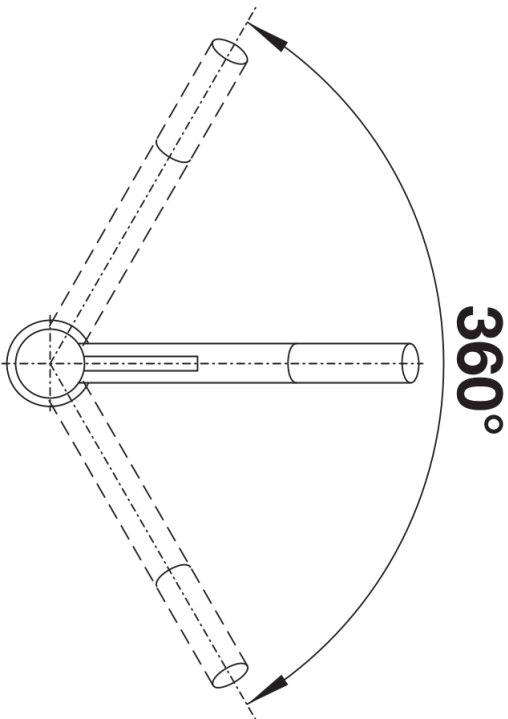

## Product information sheet KANO

Item no. 525030

### Benefits

---

- Slim tap in aesthetic design
- Especially suitable for compact sinks
- Spout can be swivelled through 360° for greater reach
- Colour version for a perfect match with SILGRANIT sinks and bowls

## Scope of supply

---

- 360° swivel spout for greater reach
- Ø 35 mm tap hole required
- With ceramic disk cartridge
- Flexible 350 mm connector pipes and  $\frac{3}{8}$ " nut for particularly easy and secure installation
- Patented jet regulator for markedly reduced scaling
- Stabilisation plate to increase the stability of the tap when fitted in stainless steel sinks

## Details

---

Swivel range

Side view