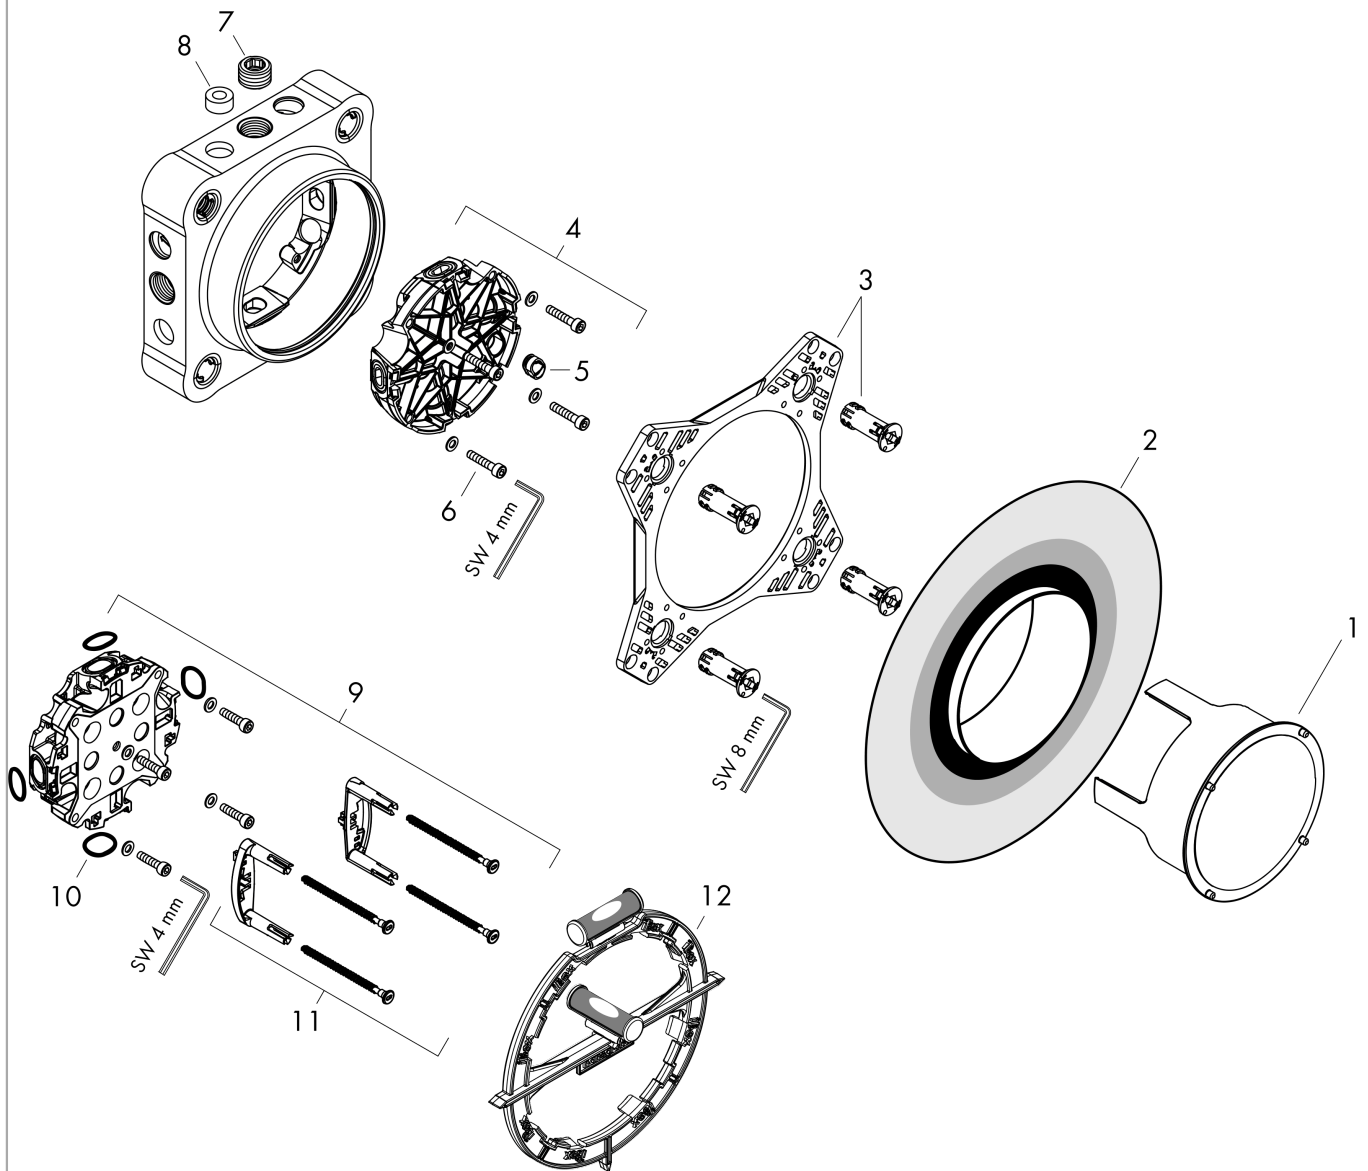

iBox universal 2

Basic set

Finish: Article Number: **01500180**

Description

product features

- suitable for all new shower, bath tub and thermostat finish sets for concealed installation (ShowerSelect Comfort, DuoTurn)
- in conjunction with adapter plate (# 13588000) compatible with other concealed shower, bath tub and thermostat finish sets
- material: dezincification brass, EPP foam, heat and sound insulating
- connection thread Rp 1/2
- connection dimension: DN15
- rotationally-symmetric installation
- sound-decoupled installation
- flexible mounting ring for different mounting situations
- mounting ring adjustable in 5 mm steps
- mounting ring suitable for front and rear installation
- no shortening necessary thanks to sliding sleeve
- support aid for the spirit level
- integrated spirit level for correct horizontal and vertical alignment
- sealing foil permanently fixed
- power supply: M16 flexible conduit
- minimum mounting depth: 80 mm
- maximum mounting depth: 108 mm

Technology

Design awards

Product image

Scale drawing

iBox universal 2

Basic set

Finish: Article Number: **01500180**

Exploded Drawing

Year of production: >01/23

iBox universal 2**Basic set**Finish: Article Number: **01500180****Spare part list**

Year of production: >01/23

Pos.	Description	Article Number	PC	PU
1	cover	94895000	10	1
2	sealing foil	94897000	10	1
3	displacing ring	94899000	4	1
4	flushing unit complete	94898000	6	1
5	-	94894000	1	1
6	set of screws	96525000	3	1
7	plug	97998000	3	1
8	-	94896000	1	1
9	set of adapters	13588000	98	1
10	O-ring 17x2	98199000	1	1
11	support cpl.	87690000	0	-
12	fit-up aid	93500000	98	1