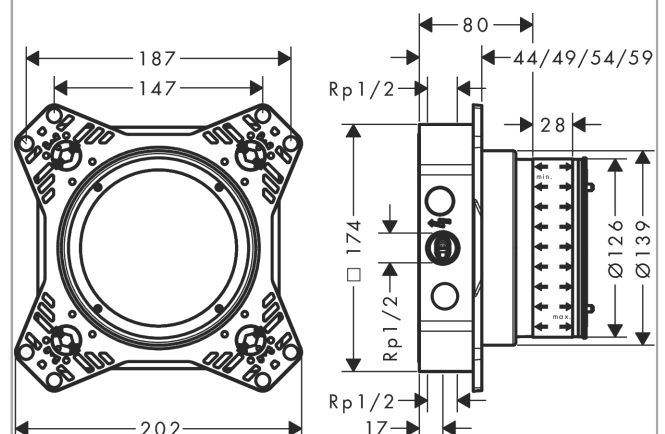

iBox universal 2

Basic set

Finish: Article Number: **01500180**

Description

product features

- suitable for all new shower, bath tub and thermostat finish sets for concealed installation (ShowerSelect Comfort, DuoTurn)
- in conjunction with adapter plate (# 13588000) compatible with other concealed shower, bath tub and thermostat finish sets
- material: dezincification brass, EPP foam, heat and sound insulating
- connection thread Rp 1/2
- connection dimension: DN15
- rotationally-symmetric installation
- sound-decoupled installation
- flexible mounting ring for different mounting situations
- mounting ring adjustable in 5 mm steps
- mounting ring suitable for front and rear installation
- no shortening necessary thanks to sliding sleeve
- support aid for the spirit level
- integrated spirit level for correct horizontal and vertical alignment
- sealing foil permanently fixed
- power supply: M16 flexible conduit
- minimum mounting depth: 80 mm
- maximum mounting depth: 108 mm

Technology

Design awards

Product image

Scale drawing

iBox universal 2

Basic set

Finish: Article Number: **01500180**

Exploded Drawing

Year of production: >01/23

iBox universal 2**Basic set**Finish: Article Number: **01500180****Spare part list**

Year of production: >01/23

Pos.	Description	Article Number	PC	PU
1	cover	94895000	10	1
2	sealing foil	94897000	10	1
3	displacing ring	94899000	4	1
4	flushing unit complete	94898000	6	1
5	-	94894000	1	1
6	set of screws	96525000	3	1
7	plug	97998000	3	1
8	-	94896000	1	1
9	set of adapters	13588000	98	1
10	O-ring 17x2	98199000	1	1
11	support cpl.	87690000	0	-
12	fit-up aid	93500000	98	1