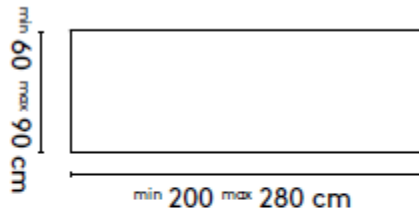

**Slim+ Rectangular
Arco**

Slim+ rectangular high

33 oak black