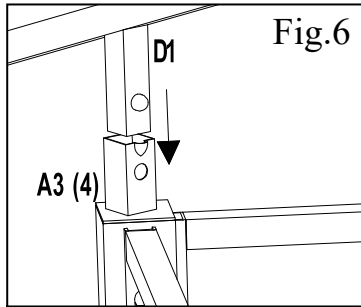

Fig.1: Put the base cover (C) through post (A3、 A4) , then attach base(B1) to post bottom (A3、 A4) by using bolt (AA) flat washer (BB) .

Fig.2: Attach long/short support (H1、 J1) to upper of post (A3、 A4) , fix by using Bolt (CC) flat washer (BB) .

Fig.3、 4: Attach the adjustable tube (O) to bottom of beam (D1) .

Fig.5: Insert beam (D1) to large top connector (F2) .

Fig.6: Insert beam (D1) to upper connector of post (A3、 A4) .

Hardware Pack 2

Label	Description	Part#	Qty	Image
AA	M6X15 Bolt	H06015C11	11PCS	
BB	M6 Flat Washer	H19001C11	11PCS	
FF	Φ6X230MM "7"stake	P12404B01002	8PCS