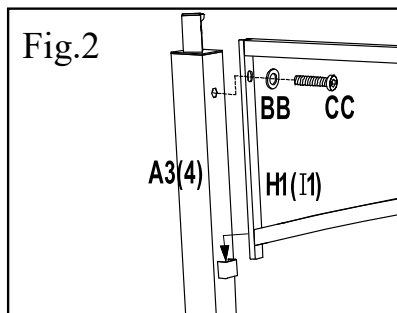

## Parts List

Description	Label	Part#	Qty	Image
Post(1)	A3	P000200393	2	
Post(2)	A4	P000200394	2	
Base	B1	P006100097	4	
Base Cover	C	P006100097	4	
Beam	D1	P000601204	4	
Large Top Connector	F2	P000501025	1	
Long Support	H1	P000400796	2	
Short Support	I1	P000400797	2	
Side Bar	J1	P002100285	2	
Hook	K	P005800001	1	
Tool hook	L	P005800098	1	
Small Canopy	M1	P001100537	1	
Lager Canopy	N1	P001100538	1	
Adjustable tube	O	P005700587	8	

Country of Origin: China

**Hardware Pack 1**

Label	Description	Part#	Qty	Image
AA	M6X15 Bolt	H010030030	8PCS	
BB	M6 Flat Washer	H050010057	16 PCS	
CC	M6X20 Bolt	H010030032	8 PCS	
DD	M6 Wrench	H090030002	1 PCS	

Label	Description	Part#	Qty	Image
AA	M6X15 Bolt	H06015C11	11PCS	
BB	M6 Flat Washer	H19001C11	11PCS	
FF	Φ6X230MM "7"stake	P12404B01002	8PCS	

**Step 2**

**Fig.7:** Fix small canopy(M1) to adjustable tube(O) , then adjust the tube(O) to appropriate size.