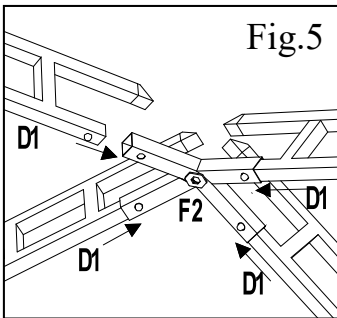

Fig.1: Put the base cover (C) through post (A3、 A4) , then attach base(B1) to post bottom (A3、 A4) by using bolt (AA) flat washer (BB) .

Fig.2: Attach long/short support (H1、 J1) to upper of post (A3、 A4) , fix by using Bolt (CC) flat washer (BB) .

Fig.3、 4: Attach the adjustable tube (O) to bottom of beam (D1) .

Fig.5: Insert beam (D1) to large top connector (F2) .

Fig.6: Insert beam (D1) to upper connector of post (A3、 A4) .

Hardware Pack 2

Label	Description	Part#	Qty	Image
AA	M6X15 Bolt	H06015C11	11PCS	
BB	M6 Flat Washer	H19001C11	11PCS	
FF	Φ6X230MM "7"stake	P12404B01002	8PCS