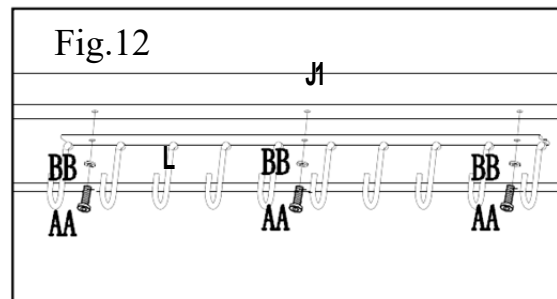

Fig.10: Up the base cover (C) , fix the assembled gazebo on ground by using stake(FF) .

Fig.11: Install the hook (K) onto the top connection.