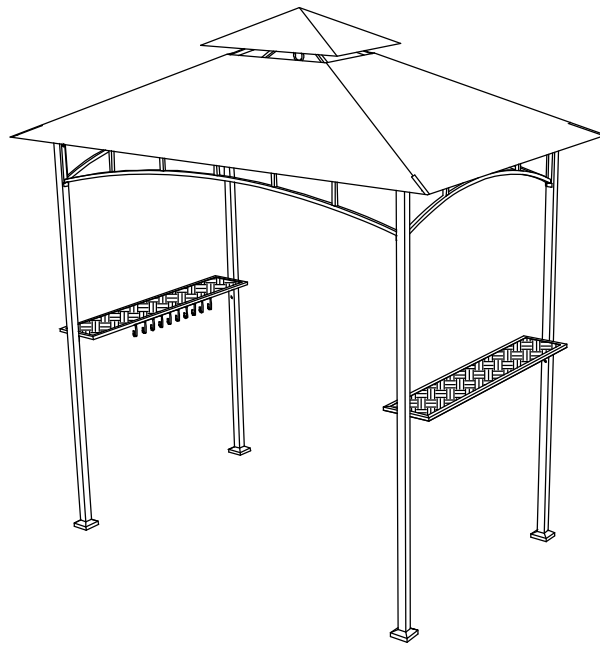

ITEM NO.:A103002202

WE HAVE YOU IN MIND, LET US SERVE YOU!

Questions? Issues?

CONTACT US

24 hours / 7 days a week

Warranty Parts

www.sunjoyonline.com

customer.care@sunjoygroup.com

Toll Free

1-(866)-578-6569