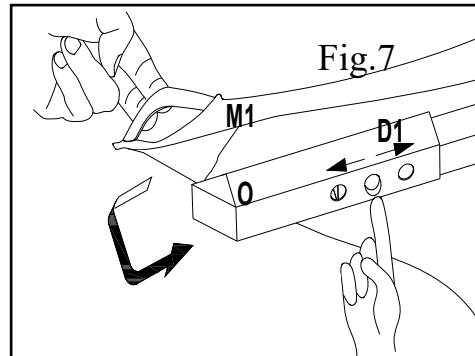

**Fig.3、 4:** Attach the adjustable tube (O) to bottom of beam (D1) .

**Fig.5:** Insert beam (D1) to large top connector (F2) .

**Fig.6:** Insert beam (D1) to upper connector of post (A3、 A4) .

**Hardware Pack 2**

Label	Description	Part#	Qty	Image
AA	M6X15 Bolt	H06015C11	11PCS	
BB	M6 Flat Washer	H19001C11	11PCS	
FF	Φ6X230MM "7"stake	P12404B01002	8PCS	

**Step 2**

**Fig.7:** Fix small canopy(M1) to adjustable tube(O) , then adjust the tube(O) to appropriate size.