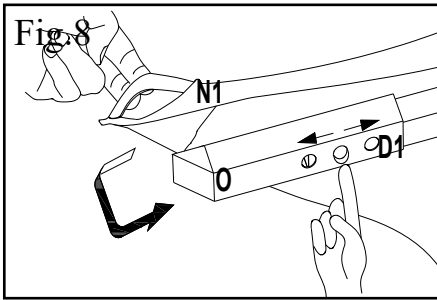

**Fig.3、 4:** Attach the adjustable tube (O) to bottom of beam (D1) .

**Fig.5:** Insert beam (D1) to large top connector (F2) .

**Fig.6:** Insert beam (D1) to upper connector of post (A3、 A4) .

**Hardware Pack 2**

Label	Description	Part#	Qty	Image
AA	M6X15 Bolt	H06015C11	11PCS	
BB	M6 Flat Washer	H19001C11	11PCS	
FF	Φ6X230MM "7"stake	P12404B01002	8PCS	

**Step 2**

**Fig.7:** Fix small canopy(M1) to adjustable tube(O) , then adjust the tube(O) to appropriate size.