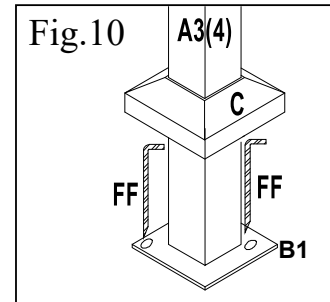

**Fig.3、 4:** Attach the adjustable tube (O) to bottom of beam (D1) .

**Fig.5:** Insert beam (D1) to large top connector (F2) .

**Fig.6:** Insert beam (D1) to upper connector of post (A3、 A4) .

**Hardware Pack 2**

Label	Description	Part#	Qty	Image
AA	M6X15 Bolt	H06015C11	11PCS	
BB	M6 Flat Washer	H19001C11	11PCS	
FF	Φ6X230MM "7"stake	P12404B01002	8PCS	

**Step 2**

**Fig.7:** Fix small canopy(M1) to adjustable tube(O) , then adjust the tube(O) to appropriate size.

**Fig.8:** Fix large canopy (N1) to bottom of beam (D1) , then adjust the tube (O) to appropriate size.

**Fig.9:** Attach side bar(J1) to post (A3、A4) , fix by using bolt (AA) flat washer (BB) .

**Fig.10:**Up the base cover (C) , fix the assembled gazebo on ground by using stake(FF) .