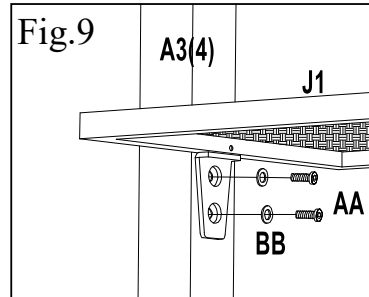

**Fig.3、 4:** Attach the adjustable tube (O) to bottom of beam (D1) .

**Fig.5:** Insert beam (D1) to large top connector (F2) .

**Fig.6:** Insert beam (D1) to upper connector of post (A3、 A4) .

**Hardware Pack 2**

Label	Description	Part#	Qty	Image
AA	M6X15 Bolt	H06015C11	11PCS	
BB	M6 Flat Washer	H19001C11	11PCS	
FF	Φ6X230MM "7"stake	P12404B01002	8PCS	

**Step 2**

**Fig.7:** Fix small canopy(M1) to adjustable tube(O) , then adjust the tube(O) to appropriate size.

**Fig.8:** Fix large canopy (N1) to bottom of beam (D1) , then adjust the tube (O) to appropriate size.

**Fig.9:** Attach side bar(J1) to post (A3、A4) , fix by using bolt (AA) flat washer (BB) .

**Fig.10:**Up the base cover (C) , fix the assembled gazebo on ground by using stake(FF) .