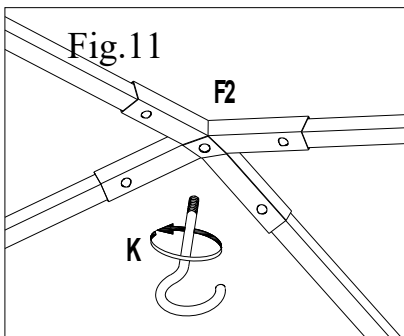

Country of Origin: China

**Hardware Pack 1**

Label	Description	Part#	Qty	Image
AA	M6X15 Bolt	H010030030	8PCS	
BB	M6 Flat Washer	H050010057	16 PCS	
CC	M6X20 Bolt	H010030032	8 PCS	
DD	M6 Wrench	H090030002	1 PCS	

**Fig.3、 4:** Attach the adjustable tube (O) to bottom of beam (D1) .

**Fig.5:** Insert beam (D1) to large top connector (F2) .

**Fig.6:** Insert beam (D1) to upper connector of post (A3、 A4) .

**Hardware Pack 2**

Label	Description	Part#	Qty	Image
AA	M6X15 Bolt	H06015C11	11PCS	
BB	M6 Flat Washer	H19001C11	11PCS	
FF	Φ6X230MM "7"stake	P12404B01002	8PCS	

**Step 2**

**Fig.7:** Fix small canopy(M1) to adjustable tube(O) , then adjust the tube(O) to appropriate size.

**Fig.8:** Fix large canopy (N1) to bottom of beam (D1) , then adjust the tube (O) to appropriate size.

**Fig.9:** Attach side bar(J1) to post (A3、A4) , fix by using bolt (AA) flat washer (BB) .

**Fig.10:**Up the base cover (C) , fix the assembled gazebo on ground by using stake(FF) .