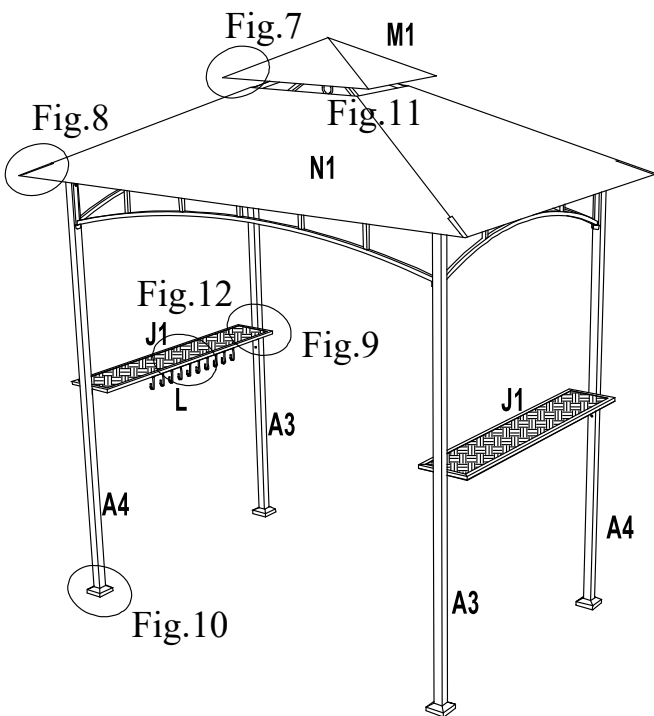

## Parts List

Description	Label	Part#	Qty	Image
Post(1)	A3	P000200393	2	
Post(2)	A4	P000200394	2	
Base	B1	P006100097	4	
Base Cover	C	P006100097	4	
Beam	D1	P000601204	4	
Large Top Connector	F2	P000501025	1	
Long Support	H1	P000400796	2	
Short Support	I1	P000400797	2	
Side Bar	J1	P002100285	2	
Hook	K	P005800001	1	
Tool hook	L	P005800098	1	
Small Canopy	M1	P001100537	1	
Lager Canopy	N1	P001100538	1	
Adjustable tube	O	P005700587	8	

**Fig.3、 4:** Attach the adjustable tube (O) to bottom of beam (D1) .

**Fig.5:** Insert beam (D1) to large top connector (F2) .

**Fig.6:** Insert beam (D1) to upper connector of post (A3、 A4) .

**Hardware Pack 2**

Label	Description	Part#	Qty	Image
AA	M6X15 Bolt	H06015C11	11PCS	
BB	M6 Flat Washer	H19001C11	11PCS	
FF	Φ6X230MM "7"stake	P12404B01002	8PCS	

**Step 2**

**Fig.7:** Fix small canopy(M1) to adjustable tube(O) , then adjust the tube(O) to appropriate size.

**Fig.8:** Fix large canopy (N1) to bottom of beam (D1) , then adjust the tube (O) to appropriate size.

**Fig.9:** Attach side bar(J1) to post (A3、A4) , fix by using bolt (AA) flat washer (BB) .

**Fig.10:**Up the base cover (C) , fix the assembled gazebo on ground by using stake(FF) .