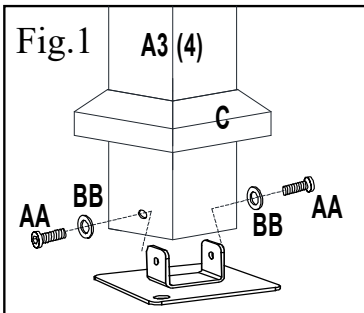

## Parts List

Description	Label	Part#	Qty	Image
Post(1)	A3	P000200393	2	
Post(2)	A4	P000200394	2	
Base	B1	P006100097	4	
Base Cover	C	P006100097	4	
Beam	D1	P000601204	4	
Large Top Connector	F2	P000501025	1	
Long Support	H1	P000400796	2	
Short Support	I1	P000400797	2	
Side Bar	J1	P002100285	2	
Hook	K	P005800001	1	
Tool hook	L	P005800098	1	
Small Canopy	M1	P001100537	1	
Lager Canopy	N1	P001100538	1	
Adjustable tube	O	P005700587	8	

Country of Origin: China

**Hardware Pack 1**

Label	Description	Part#	Qty	Image
AA	M6X15 Bolt	H010030030	8PCS	
BB	M6 Flat Washer	H050010057	16 PCS	
CC	M6X20 Bolt	H010030032	8 PCS	
DD	M6 Wrench	H090030002	1 PCS	

Label	Description	Part#	Qty	Image
AA	M6X15 Bolt	H06015C11	11PCS	
BB	M6 Flat Washer	H19001C11	11PCS	
FF	Φ6X230MM "7"stake	P12404B01002	8PCS	

**Step 2**

**Fig.7:** Fix small canopy(M1) to adjustable tube(O) , then adjust the tube(O) to appropriate size.