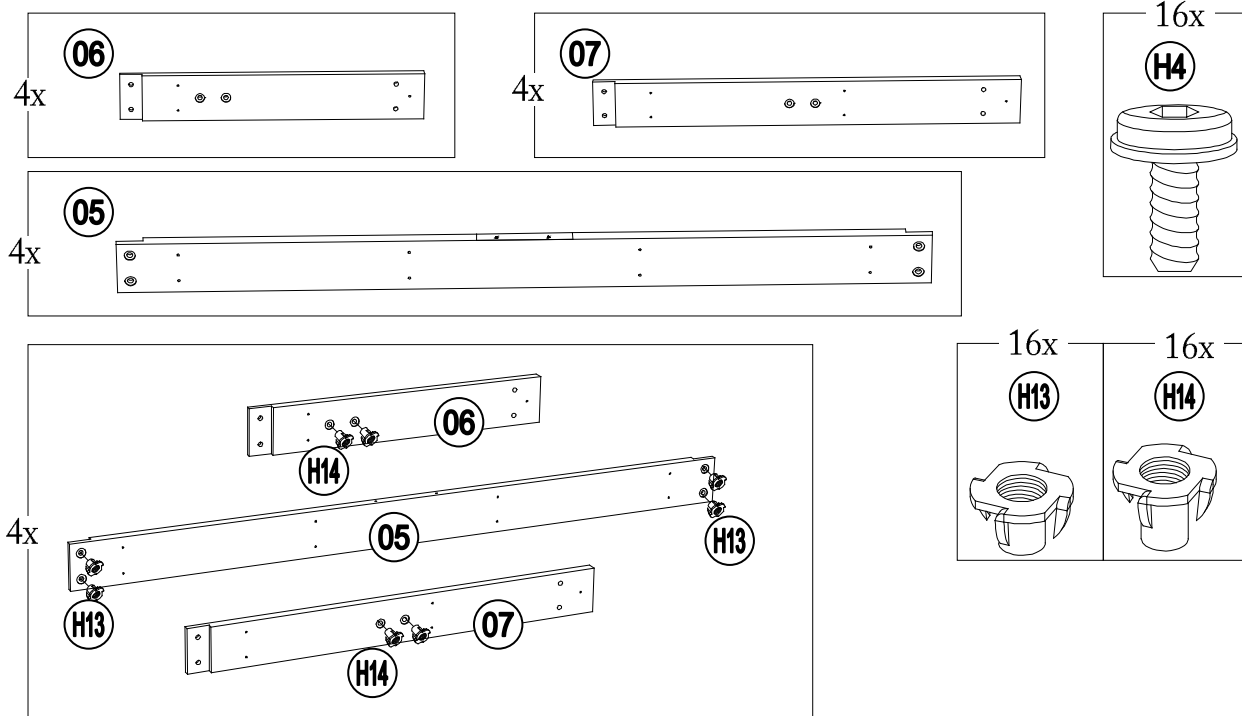

3

Country of Origin: Malaysia