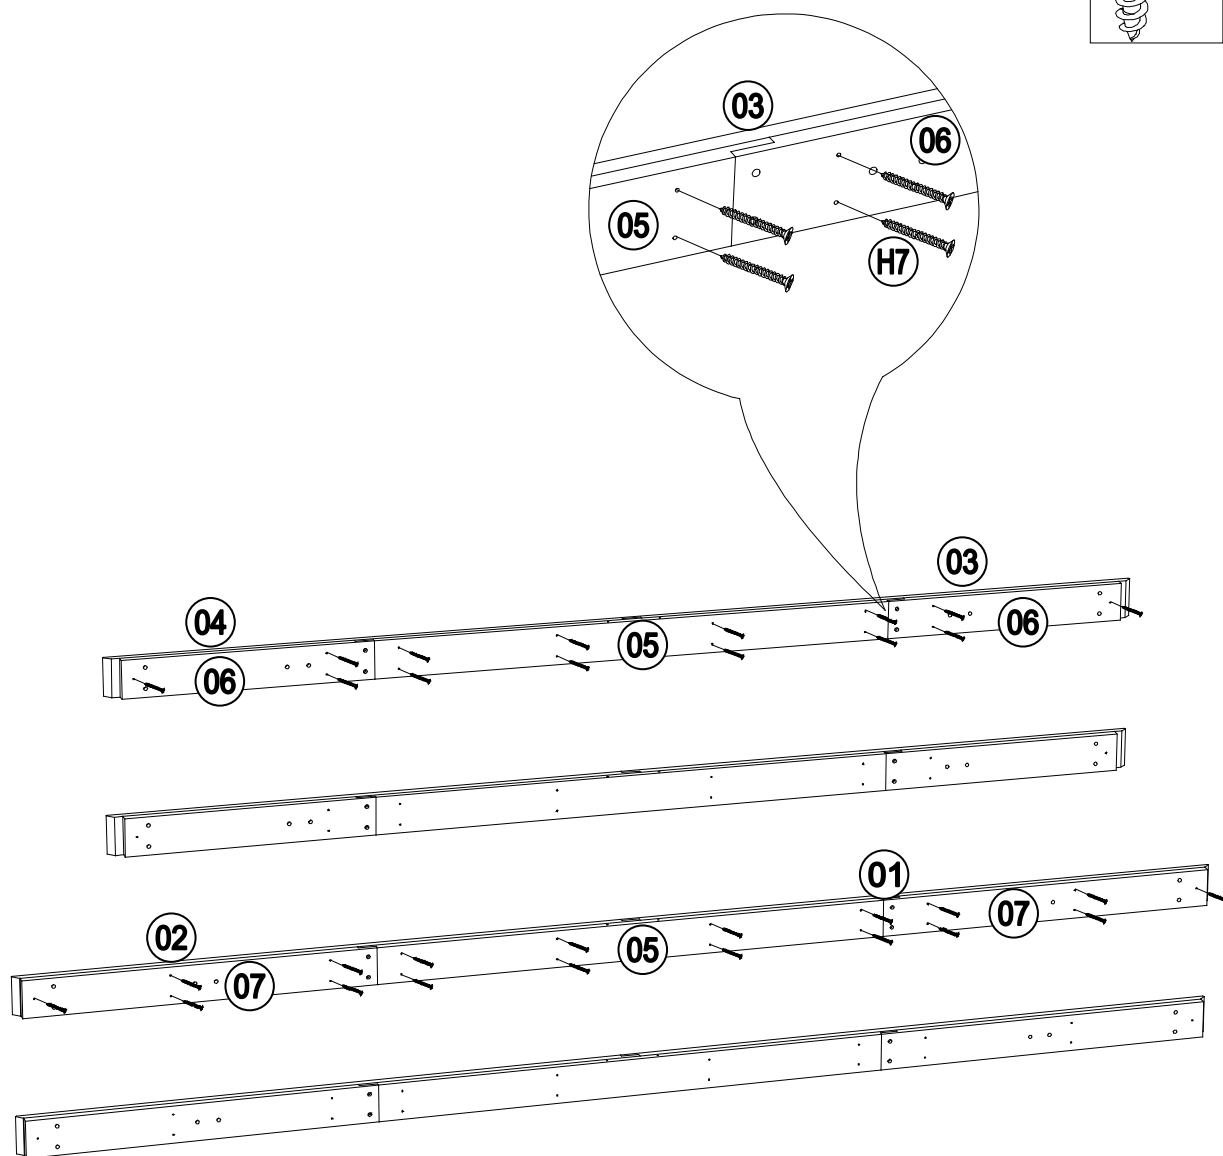

Hardware Pack					
Label	Part Number	Description	Qty	Add	Part Image
H1	H100010047	Bolt M6*20	178	9	
H2	H100010059	Bolt M6*45	20	1	
H3	H010010449	Bolt M10*205	8	1	
H4	H100010054	Bolt M8*25	24	2	
H5	H100010055	Bolt M8*35	16	1	
H6	H030050058	Screw M5*30	64	4	
H7	H030050057	Screw M5*40	64	4	
H8	H030030013	Bolt M8*35	16	1	
H9	H030010031	Screw M10*80	8	1	
H10	H050030002	Flat Washer M8	16	1	
H11	H050030003	Flat Washer M10	24	2	
H12	H040050026	Non-slip Nuts M10	8	1	
H13	H040090004	T-Nut M8*8	24	2	

1

2

3

Country of Origin: Malaysia

4

5

6

7

8

Assembly Tip on Step 8:
 Please measure to make sure the length of d1 is equal to d2 before moving to next step to ensure a square frame and best results. Keep the beam at right angles to the post, the post at right angles to the ground, and keep the beam horizontal.