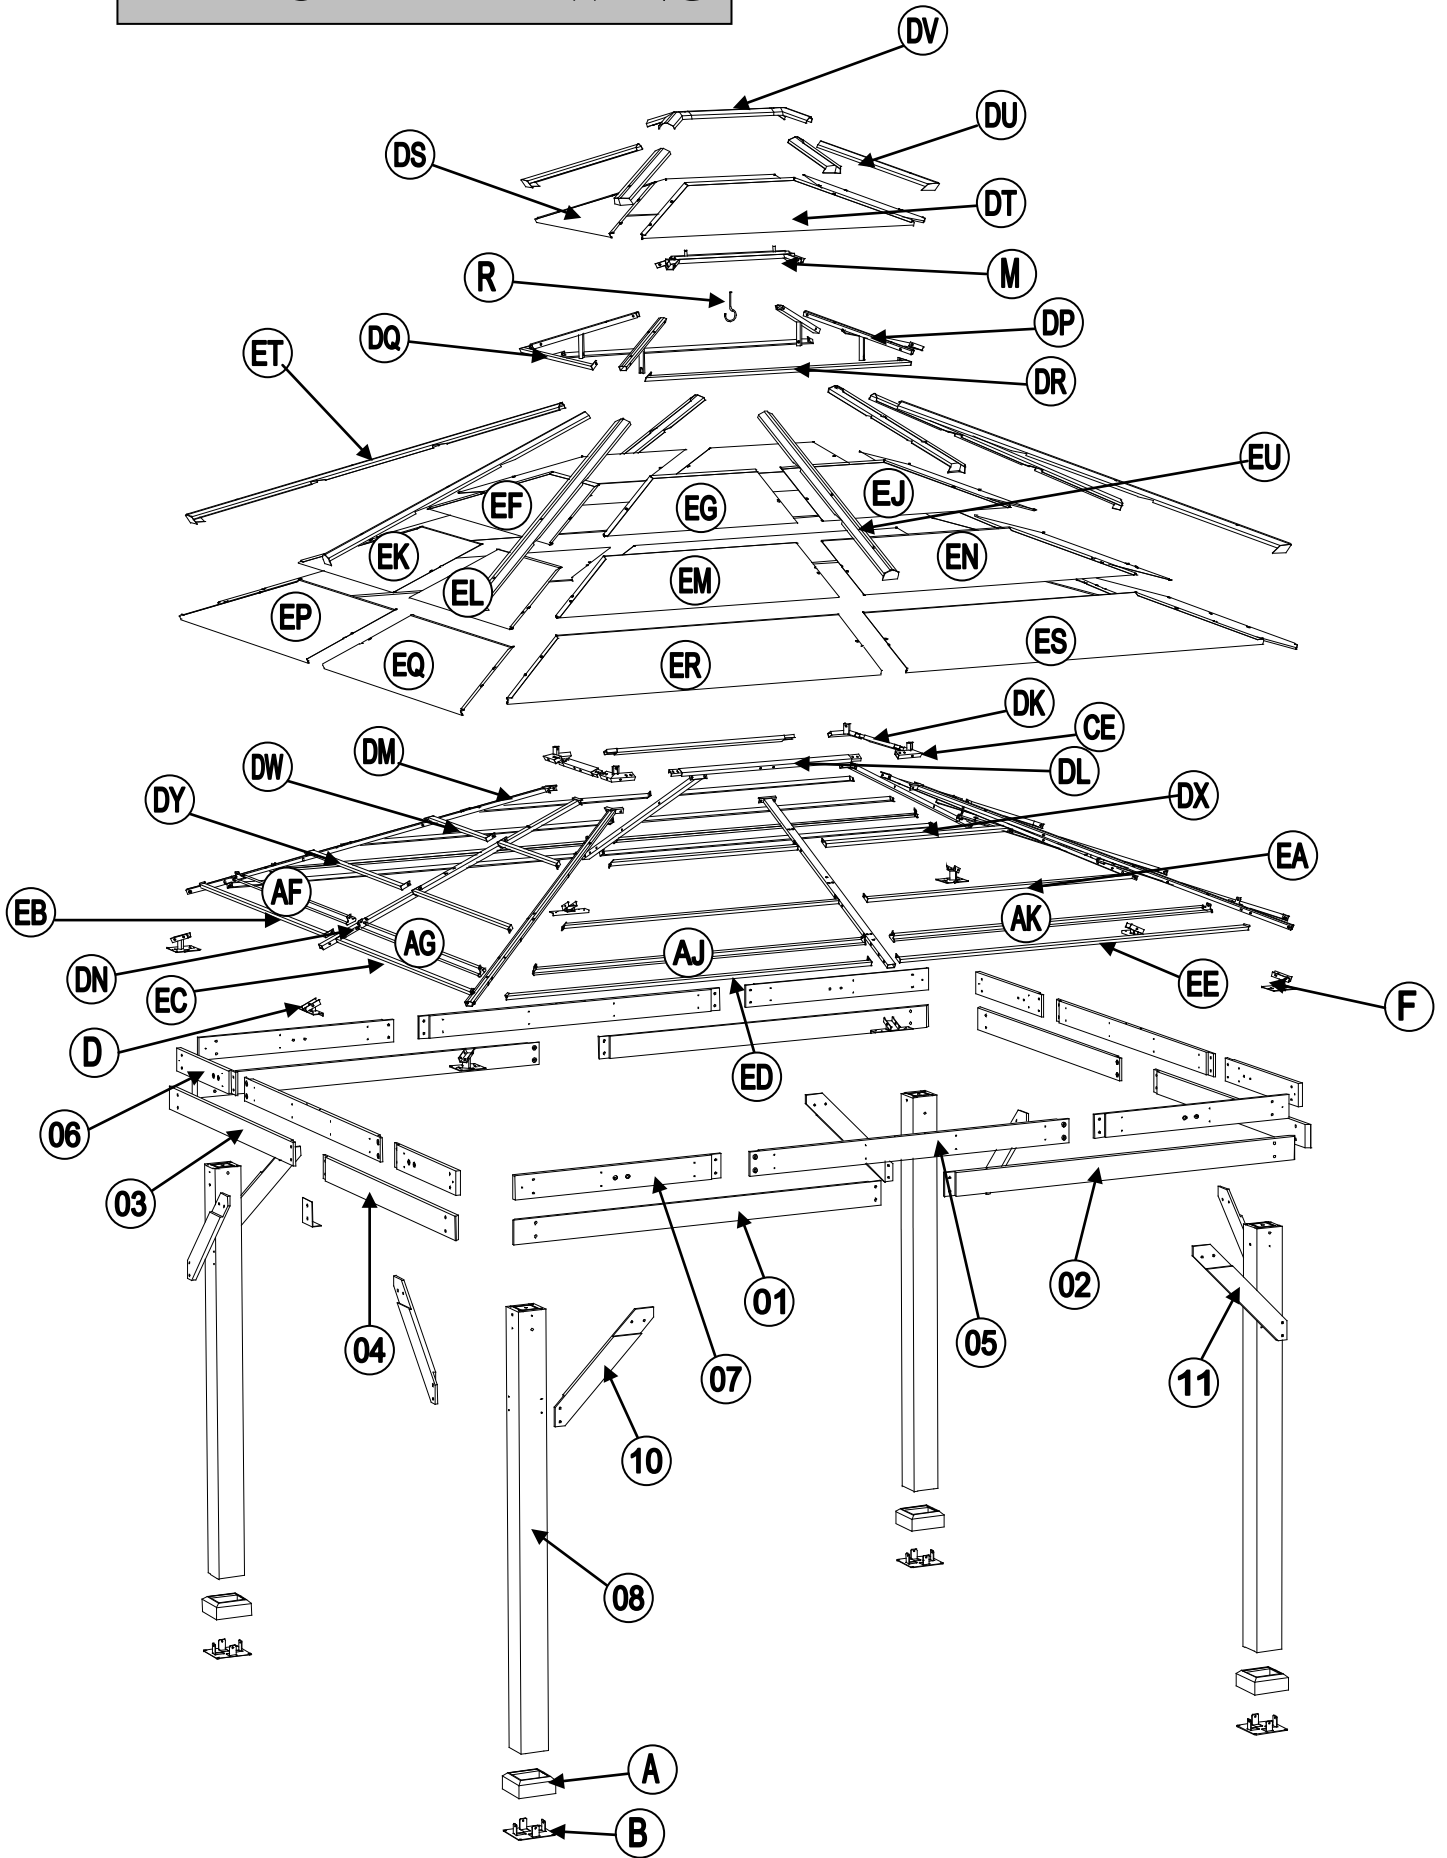

**Square Assembly**

Check that assembly is square before tightening bolts.

**Tighten Bolts**

Do not overtighten mounting bolts. Overtightening may cause the wood to crack creating splinters and other structural damage.

**Measure Distance**

EXPLODED DRAWING

Country of Origin: Malaysia

Parts List				
Label	Part Number	Description	Qty	Part Image
08	P000200227	Post	4	
01	P000400506	Outer Left Long Beam	2	
02	P000400507	Outer Right Long Beam	2	
03	P000400508	Outer Left Short Beam	2	
04	P000400509	Outer Right Short Beam	2	
05	P000400510	Inner Long Beam	4	
06	P000400512	Inner Short Beam (Short)	4	
07	P000400511	Inner Short Beam (Long)	4	
10	P005000200	Arc Support 1	4	
11	P005000201	Arc Support 2	4	
A	P00610021602	Base Cover	4	
B	P00010025802	Base	4	
D	P00050025102	Middle Beam Connector	4	
F	P00050024802	Slanting Beam Connector	4	
CE	P00050157503	Big Top Corner Connector	4	
DK	P00050157202	Big Roof Short Connector Tube	2	