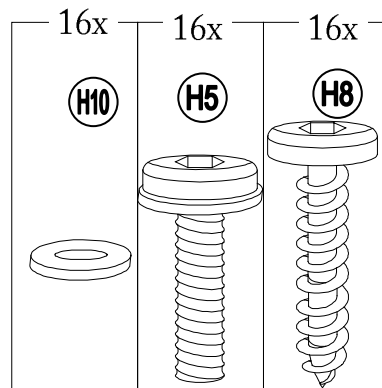

8

Assembly Tip on Step 8:
Please measure to make sure the length of d1 is equal to d2 before moving to next step to ensure a square frame and best results. Keep the beam at right angles to the post, the post at right angles to the ground, and keep the beam horizontal.