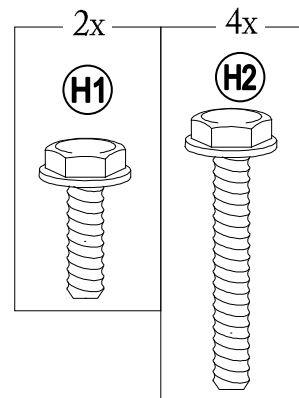

Hardware Pack					
Label	Part Number	Description	Qty	Add	Part Image
H1	H100010047	Bolt M6*20	178	9	
H2	H100010059	Bolt M6*45	20	1	
H3	H010010449	Bolt M10*205	8	1	
H4	H100010054	Bolt M8*25	24	2	
H5	H100010055	Bolt M8*35	16	1	
H6	H030050058	Screw M5*30	64	4	
H7	H030050057	Screw M5*40	64	4	
H8	H030030013	Bolt M8*35	16	1	
H9	H030010031	Screw M10*80	8	1	
H10	H050030002	Flat Washer M8	16	1	
H11	H050030003	Flat Washer M10	24	2	
H12	H040050026	Non-slip Nuts M10	8	1	
H13	H040090004	T-Nut M8*8	24	2	

8

Assembly Tip on Step 8:
 Please measure to make sure the length of d1 is equal to d2 before moving to next step to ensure a square frame and best results. Keep the beam at right angles to the post, the post at right angles to the ground, and keep the beam horizontal.

9

10

11

13

14

15

16

17