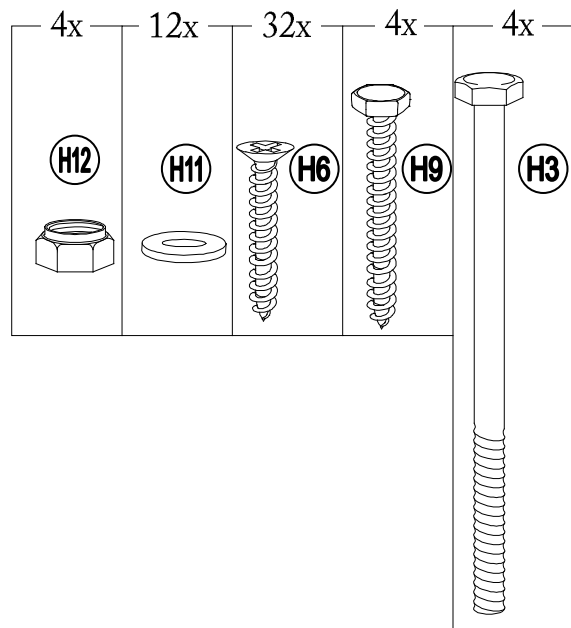

Hardware Pack					
Label	Part Number	Description	Qty	Add	Part Image
H1	H100010047	Bolt M6*20	178	9	
H2	H100010059	Bolt M6*45	20	1	
H3	H010010449	Bolt M10*205	8	1	
H4	H100010054	Bolt M8*25	24	2	
H5	H100010055	Bolt M8*35	16	1	
H6	H030050058	Screw M5*30	64	4	
H7	H030050057	Screw M5*40	64	4	
H8	H030030013	Bolt M8*35	16	1	
H9	H030010031	Screw M10*80	8	1	
H10	H050030002	Flat Washer M8	16	1	
H11	H050030003	Flat Washer M10	24	2	
H12	H040050026	Non-slip Nuts M10	8	1	
H13	H040090004	T-Nut M8*8	24	2	

Country of Origin: Malaysia

H14	H040090005	T-Nut M8*20	16	1	
H15	H090990002	M3 Drill	2	0	
HS	H070010003	Stake Φ 8*180	8	0	
HW1	H090010017	M6 Wrench	2	0	
HW2	H090030005	Allen Key M8	1	0	
HW3	H090010015	M10 Wrench	2	0	

1

2

3

Country of Origin: Malaysia

4

5

6

7

8

Assembly Tip on Step 8:
 Please measure to make sure the length of d1 is equal to d2 before moving to next step to ensure a square frame and best results. Keep the beam at right angles to the post, the post at right angles to the ground, and keep the beam horizontal.