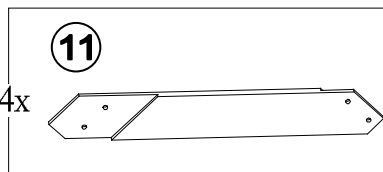

8

Assembly Tip on Step 8:
Please measure to make sure the length of d1 is equal to d2 before moving to next step to ensure a square frame and best results. Keep the beam at right angles to the post, the post at right angles to the ground, and keep the beam horizontal.