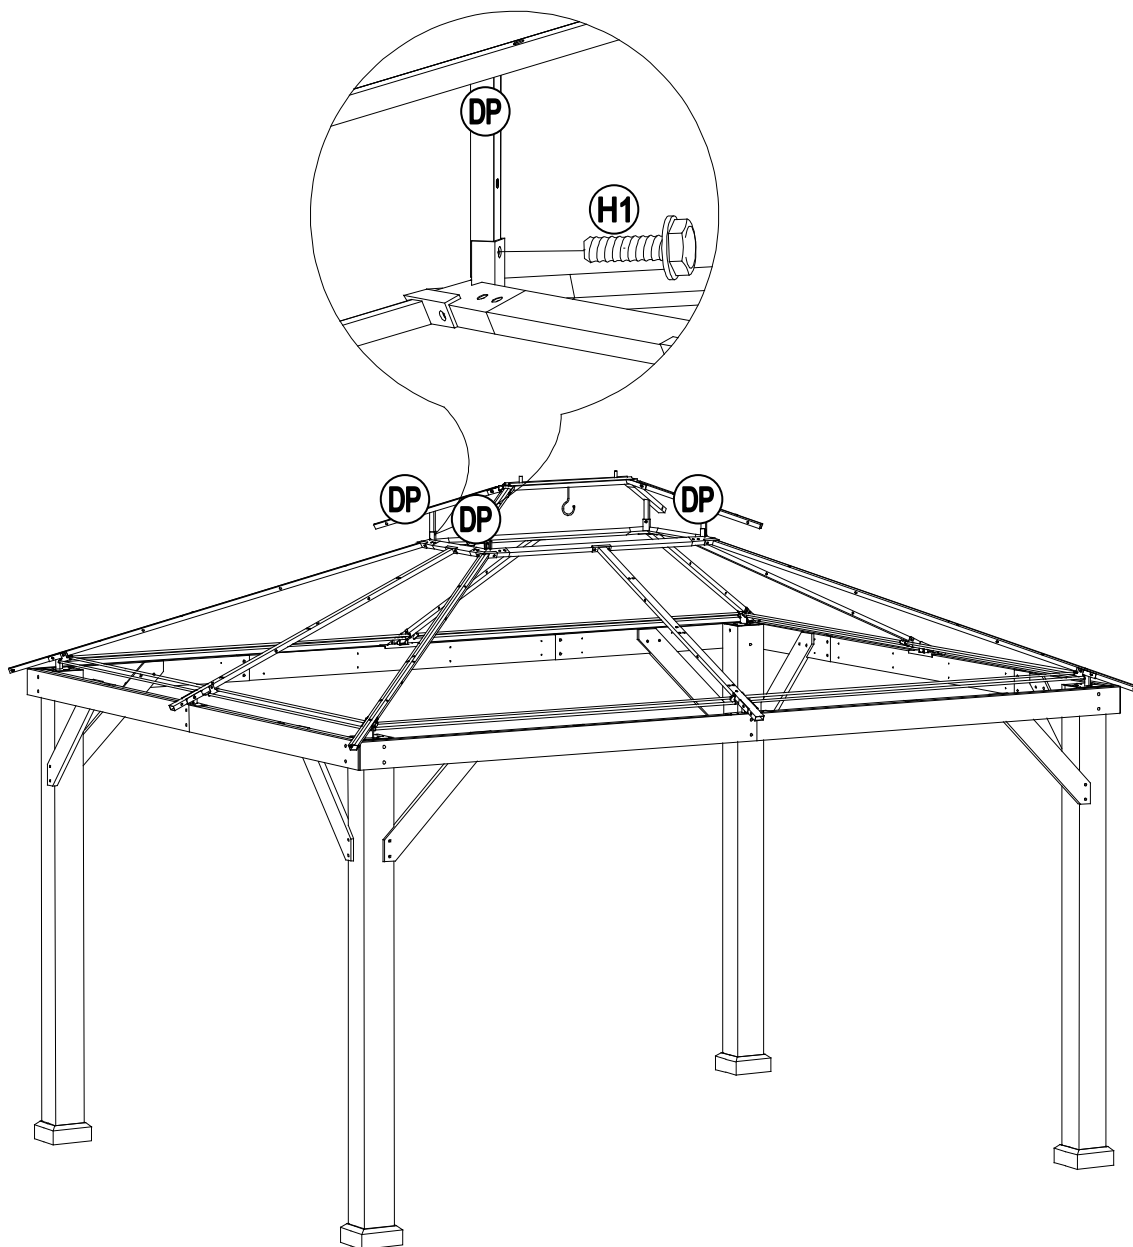

8

Assembly Tip on Step 8:
 Please measure to make sure the length of d1 is equal to d2 before moving to next step to ensure a square frame and best results. Keep the beam at right angles to the post, the post at right angles to the ground, and keep the beam horizontal.

9

10

11

13

14

15

16

17