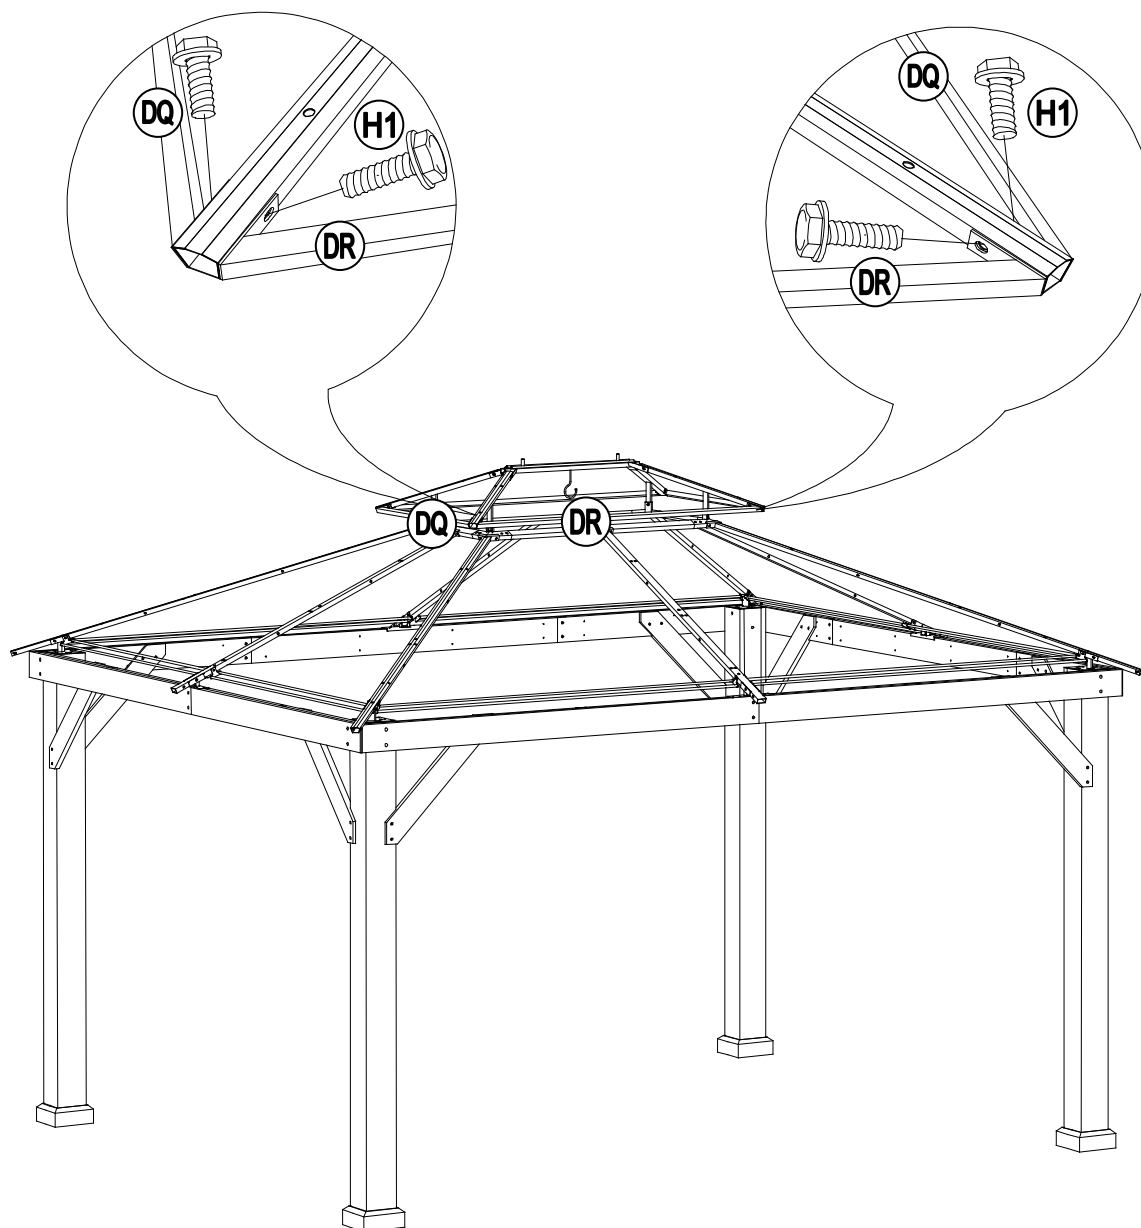

8

Assembly Tip on Step 8:
 Please measure to make sure the length of d1 is equal to d2 before moving to next step to ensure a square frame and best results. Keep the beam at right angles to the post, the post at right angles to the ground, and keep the beam horizontal.

9

10

11

13

14

15

16

17