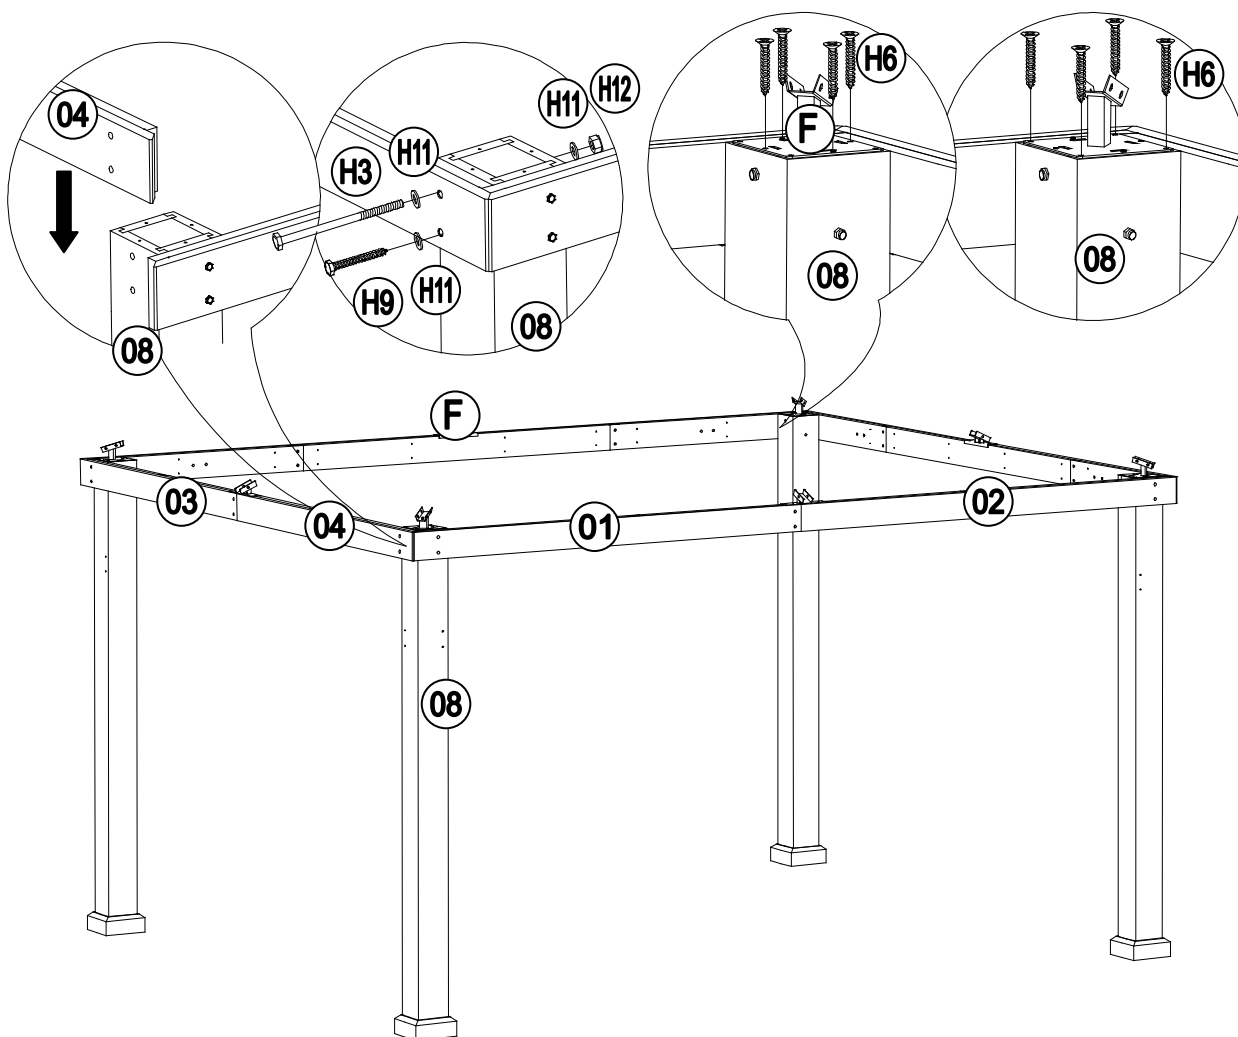

8

Assembly Tip on Step 8:
 Please measure to make sure the length of d1 is equal to d2 before moving to next step to ensure a square frame and best results. Keep the beam at right angles to the post, the post at right angles to the ground, and keep the beam horizontal.