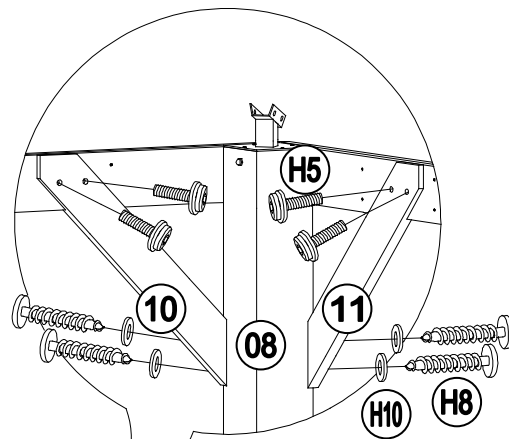

Hardware Pack					
Label	Part Number	Description	Qty	Add	Part Image
H1	H100010047	Bolt M6*20	178	9	
H2	H100010059	Bolt M6*45	20	1	
H3	H010010449	Bolt M10*205	8	1	
H4	H100010054	Bolt M8*25	24	2	
H5	H100010055	Bolt M8*35	16	1	
H6	H030050058	Screw M5*30	64	4	
H7	H030050057	Screw M5*40	64	4	
H8	H030030013	Bolt M8*35	16	1	
H9	H030010031	Screw M10*80	8	1	
H10	H050030002	Flat Washer M8	16	1	
H11	H050030003	Flat Washer M10	24	2	
H12	H040050026	Non-slip Nuts M10	8	1	
H13	H040090004	T-Nut M8*8	24	2	

8

Assembly Tip on Step 8:
 Please measure to make sure the length of d1 is equal to d2 before moving to next step to ensure a square frame and best results. Keep the beam at right angles to the post, the post at right angles to the ground, and keep the beam horizontal.