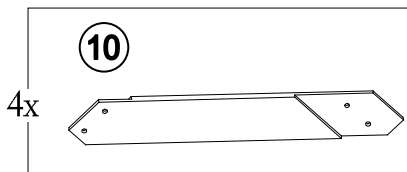

8

Assembly Tip on Step 8:
Please measure to make sure the length of d1 is equal to d2 before moving to next step to ensure a square frame and best results. Keep the beam at right angles to the post, the post at right angles to the ground, and keep the beam horizontal.