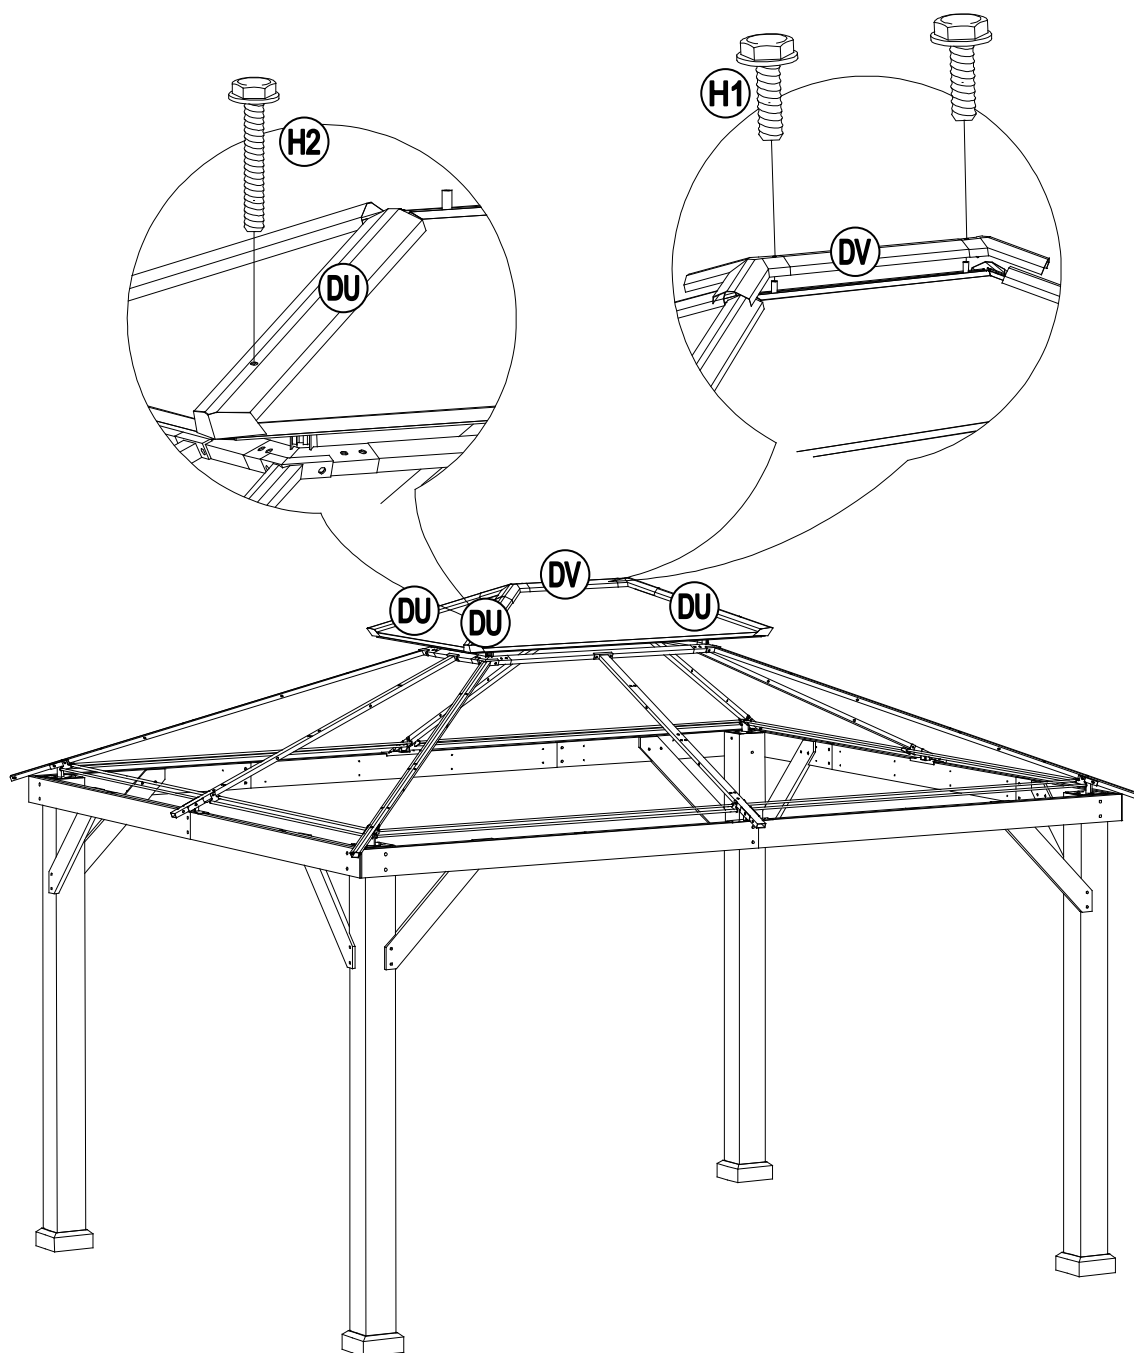

8

Assembly Tip on Step 8:
 Please measure to make sure the length of d1 is equal to d2 before moving to next step to ensure a square frame and best results. Keep the beam at right angles to the post, the post at right angles to the ground, and keep the beam horizontal.

9

10

11

13

14

15

16

17