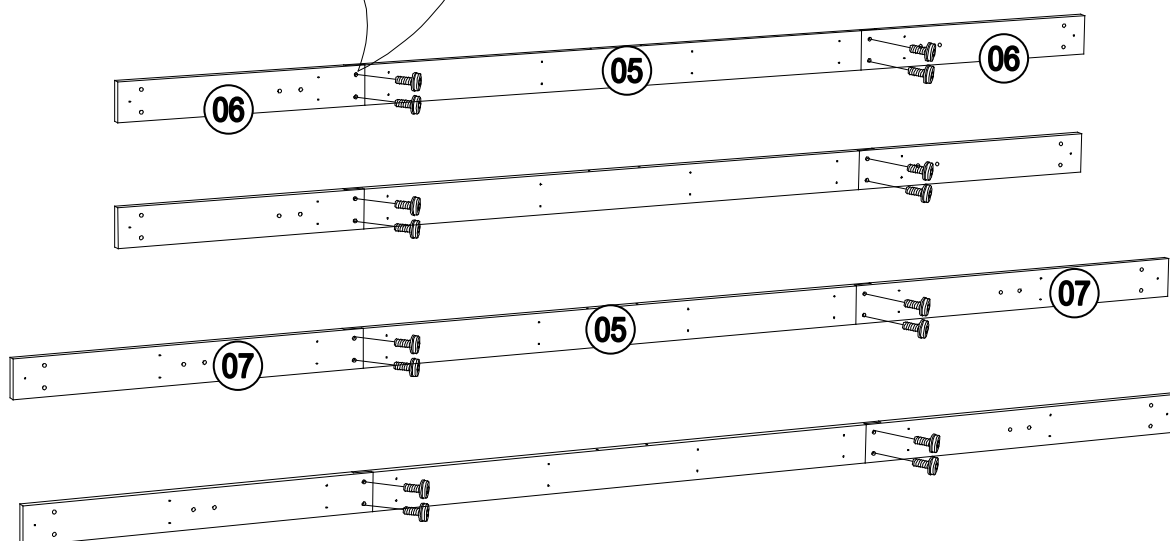

3

Country of Origin: Malaysia