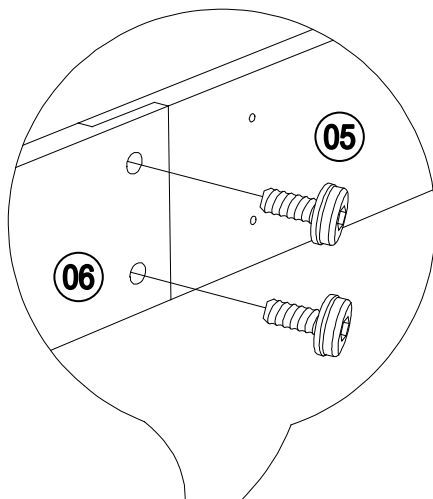

3

Country of Origin: Malaysia