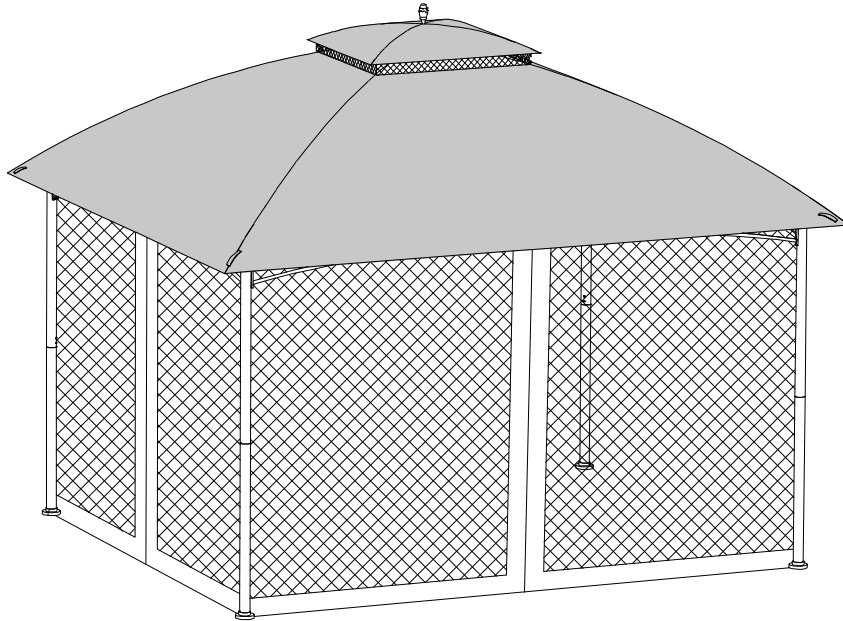

ASSEMBLY INSTRUCTION
ITEM#: A101012200

WE HAVE YOU IN MIND, LET US SERVE YOU!

Questions? Issues?

CONTACT US

24 hours / 7 days a week

www.sunjoyonline.com

customer.care@sunjoygroup.com

Toll Free

1-(866)-578-6569

Country of Origin: China

Call 1(866) 578-6569 for assistance.
Or visit us at www.sunjoyonline.com