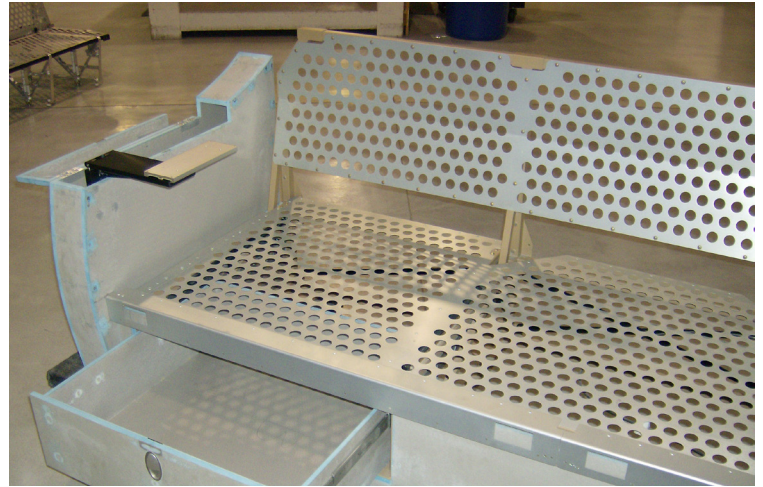

Aircraft Seating

Comfort-Performance-Design

Aircraft Seating

LifePort's custom divan and seating product line uses technology to achieve an industry-leading level of comfort, safety, quality, and durability. With products ranging from slouching or bunking divans, to fully articulating beds and dynamic seats, LifePort is the choice for both Head of State and VIP aircraft programs worldwide. LifePort's extensive product catalog ranges from multi-axis 21G slide and swivel seats to single-place dynamic seating modules that can be grouped together to form unique configurations.

Phone: +1 (360) 225-1212
Email: solutions@lifeport.com

This document contains no technical data subject to the EAR or the ITAR

CERTIFICATIONS

- Part 23 & 25 and Part 27 & 29 solutions
- Static and dynamic TSO seat frames (9g, 16g, 21g)
- FWD/AFT/SIDE including TSO-C39 & TSO-C127
- Extensive Installation STC experience

PERFORMANCE & RELIABILITY

- Lightweight structures (carbon & machined components)
- Low maintenance design
- **NO BIND** berthing motion

DESIGN FREEDOM

- Extensive cushion and upholstery options
- Up to 17 inches berthing on slide out divan tops
- Install anywhere, even over expansion joints