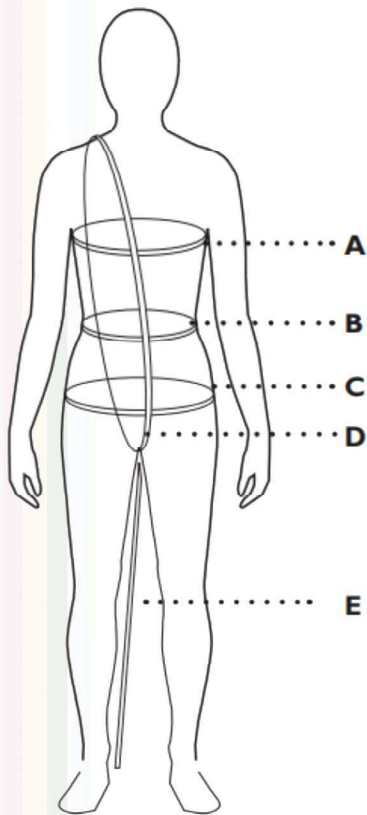

## POZEWEAR SIZE CHARTS

### DETERMINING YOUR SIZE

Using the tape measure and measure the following. Select skirts and chiffon styles have combined sizes in red (**S-M**) to determine the looks or comfort. Many of our garments are made with specialty stretch fabrics to help give each dancer a perfect fit. All sizes are measured in inches.

**A) BUST/CHEST:** With arms relaxed down at sides, measure around the fullest part of chest, keeping tape measure parallel to the floor.

**B) WAIST:** Measure around natural waistline, the narrowest part of the upper body (not over shirt or pants).

**C) HIPS:** Measure around fullest part of the lower body, keeping tape straight and parallel to the floor.

**D) GIRTH:** Measure from the center of one shoulder, down the front through crotch and up the back to starting point.