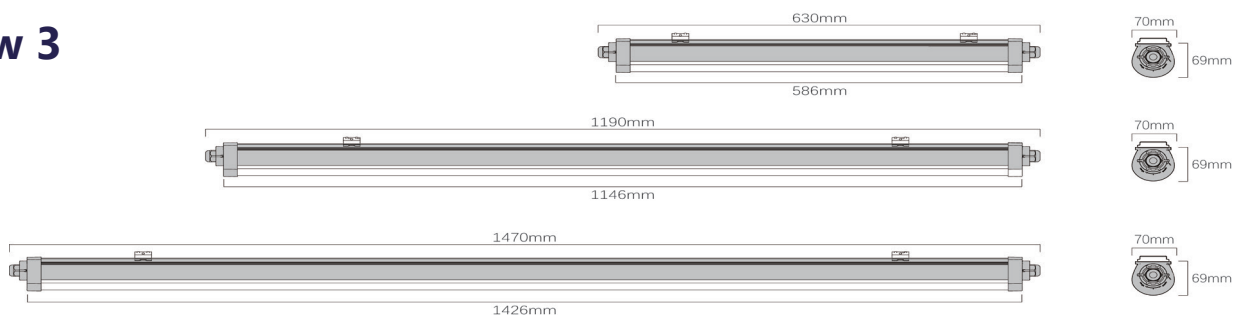

Creating the perfect vertical cultivation lighting solution

eGrow 1

eGrow 2

eGrow 3

ENGEL EGROW — Purposefully engineered for horticulture solutions. eGrows are available in 60cm, 120cm and 150cm length. IP65 damp proof with embedded driver. The wide spectrum supports crops in all kind of different growing periods to receive adequate light for the photosynthesis. All eGrow series have a double side socket for through-wiring.

Benefits from Engel's eGrow

Technical Specifications

Technical Specifications	eGrow 1	eGrow 2	eGrow 3
Light Source	LED	LED	LED
Spectrum	Full spectrum	Full spectrum	Full spectrum
Input Voltage	220-240 Vac	220-240 Vac	220-240 Vac
Waterproof	IP65	IP65	IP65
Array number of fixtures	1	1	1
Array PPF	50 μ mol/s	55 μ mol/s	74 μ mol/s
Array PPFD@30 cm	80 μ mol/m ² /s	110 μ mol/m ² /s	130 μ mol/m ² /s
Array Input Power @ 277V AC	32W	28W	36W
Fixture Dimensions (L x W x H)	1250mm x 36mm x 48mm	1267mm x 53mm x 46mm	1190mm x 70mm x 69mm
Fixture Weight (with. driver)	0.41kg	0.47kg	1.03kg
Thermal Management	Passive	Passive	Passive
Operating temperature	14-113 °F(-10 -45 °C)	14-113 °F(-10 -45 °C)	14-113 °F(-10 -45 °C)
Dimming	Non Dimmable	Non Dimmable	Non Dimmable
Light Distribution	120°	120°	120°
Lifetime	L70 >36000hrs	L70 >36000hrs	L70 >36000hrs
Power Factor	> 90%	> 90%	> 90%
AC Power Cord	8.2ft (2.5m)	8.2ft (2.5m)	8.2ft (2.5m)
Certifications	CE&RoHS	CE&RoHS	CE&RoHS
Warranty	3 years	3 years	3 years

Electical Specifications

VOLTAGE	220V	230V	240V
eGrow 1	0.14A	0.14A	0.13A
eGrow 2	0.12A	0.12A	0.11A
eGrow 3	0.16A	0.16A	0.15A

Full Spectrum

Fixture Mounting Dimensions

eGrow 1

eGrow 2

eGrow 3

Copyright Engel Lighting GmbH & Co. KG. All rights reserved.