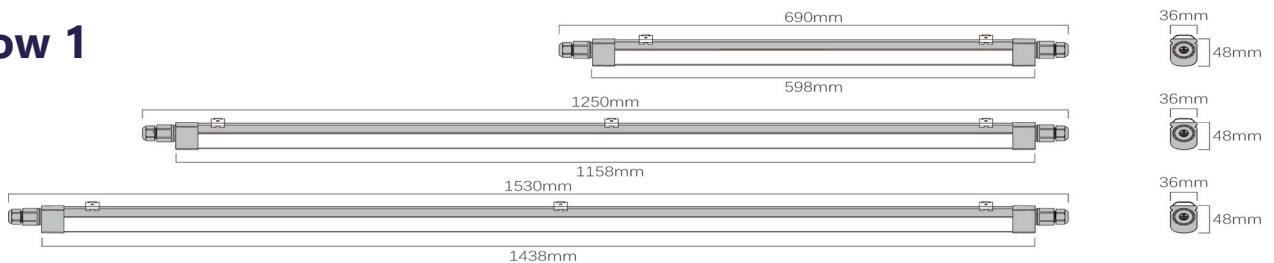

Creating the perfect vertical cultivation lighting solution

eGrow 1

eGrow 2

eGrow 3

ENGEL EGROW — Purposefully engineered for horticulture solutions. eGrows are available in 60cm, 120cm and 150cm length. IP65 damp proof with embedded driver. The wide spectrum supports crops in all kind of different growing periods to receive adequate light for the photosynthesis. All eGrow series have a double side socket for through-wiring.

Benefits from Engel's eGrow

Technical Specifications

Technical Specifications	eGrow 1	eGrow 2	eGrow 3
Light Source	LED	LED	LED
Spectrum	Full spectrum	Full spectrum	Full spectrum
Input Voltage	220-240 Vac	220-240 Vac	220-240 Vac
Waterproof	IP65	IP65	IP65
Array number of fixtures	1	1	1
Array PPF	50 μ mol/s	55 μ mol/s	74 μ mol/s
Array PPFD@30 cm	80 μ mol/m ² /s	110 μ mol/m ² /s	130 μ mol/m ² /s
Array Input Power @ 277V AC	32W	28W	36W
Fixture Dimensions (L x W x H)	1250mm x 36mm x 48mm	1267mm x 53mm x 46mm	1190mm x 70mm x 69mm
Fixture Weight (with. driver)	0.41kg	0.47kg	1.03kg
Thermal Management	Passive	Passive	Passive
Operating temperature	14-113 °F(-10 -45 °C)	14-113 °F(-10 -45 °C)	14-113 °F(-10 -45 °C)
Dimming	Non Dimmable	Non Dimmable	Non Dimmable
Light Distribution	120°	120°	120°
Lifetime	L70 >36000hrs	L70 >36000hrs	L70 >36000hrs
Power Factor	> 90%	> 90%	> 90%
AC Power Cord	8.2ft (2.5m)	8.2ft (2.5m)	8.2ft (2.5m)
Certifications	CE&RoHS	CE&RoHS	CE&RoHS
Warranty	3 years	3 years	3 years

Electical Specifications

VOLTAGE	220V	230V	240V
eGrow 1	0.14A	0.14A	0.13A
eGrow 2	0.12A	0.12A	0.11A
eGrow 3	0.16A	0.16A	0.15A

Full Spectrum

Fixture Mounting Dimensions

eGrow 1

eGrow 2

eGrow 3

Copyright Engel Lighting GmbH & Co. KG. All rights reserved.