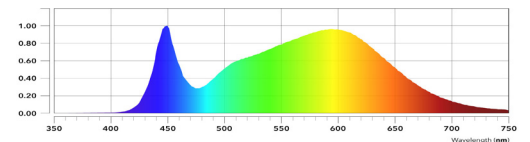

Creating the perfect vertical cultivation lighting solution

eGrow 1

eGrow 2

eGrow 3

ENGEL EGROW — Purposefully engineered for horticulture solutions. eGrows are available in 60cm, 120cm and 150cm length. IP65 damp proof with embedded driver. The wide spectrum supports crops in all kind of different growing periods to receive adequate light for the photosynthesis. All eGrow series have a double side socket for through-wiring.

Benefits from Engel's eGrow

Technical Specifications

Technical Specifications	eGrow 1	eGrow 2	eGrow 3
Light Source	LED	LED	LED
Spectrum	Full spectrum	Full spectrum	Full spectrum
Input Voltage	220-240 Vac	220-240 Vac	220-240 Vac
Waterproof	IP65	IP65	IP65
Array number of fixtures	1	1	1
Array PPF	50 μ mol/s	55 μ mol/s	74 μ mol/s
Array PPFD@30 cm	80 μ mol/m ² /s	110 μ mol/m ² /s	130 μ mol/m ² /s
Array Input Power @ 277V AC	32W	28W	36W
Fixture Dimensions (L x W x H)	1250mm x 36mm x 48mm	1267mm x 53mm x 46mm	1190mm x 70mm x 69mm
Fixture Weight (with. driver)	0.41kg	0.47kg	1.03kg
Thermal Management	Passive	Passive	Passive
Operating temperature	14-113 °F(-10 -45 °C)	14-113 °F(-10 -45 °C)	14-113 °F(-10 -45 °C)
Dimming	Non Dimmable	Non Dimmable	Non Dimmable
Light Distribution	120°	120°	120°
Lifetime	L70 >36000hrs	L70 >36000hrs	L70 >36000hrs
Power Factor	> 90%	> 90%	> 90%
AC Power Cord	8.2ft (2.5m)	8.2ft (2.5m)	8.2ft (2.5m)
Certifications	CE&RoHS	CE&RoHS	CE&RoHS
Warranty	3 years	3 years	3 years

Electical Specifications

VOLTAGE	220V	230V	240V
eGrow 1	0.14A	0.14A	0.13A
eGrow 2	0.12A	0.12A	0.11A
eGrow 3	0.16A	0.16A	0.15A

Full Spectrum

Fixture Mounting Dimensions

eGrow 1

eGrow 2

eGrow 3

Copyright Engel Lighting GmbH & Co. KG. All rights reserved.