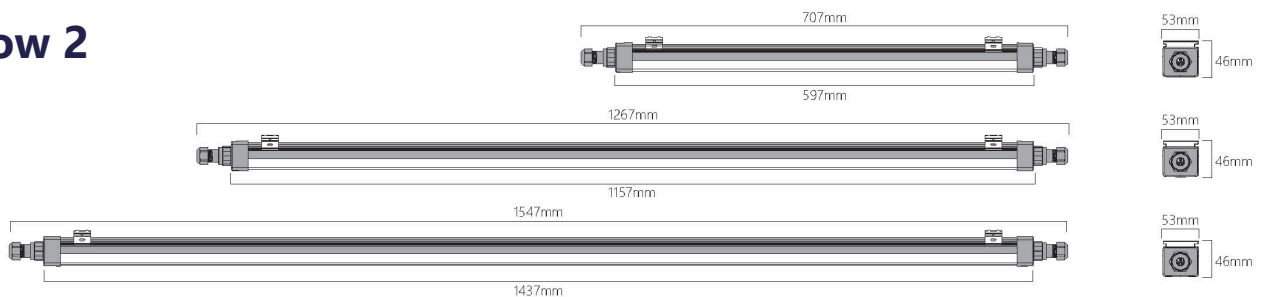

Creating the perfect vertical cultivation lighting solution

eGrow 1

eGrow 2

eGrow 3

ENGEL EGROW — Purposefully engineered for horticulture solutions. eGrows are available in 60cm, 120cm and 150cm length. IP65 damp proof with embedded driver. The wide spectrum supports crops in all kind of different growing periods to receive adequate light for the photosynthesis. All eGrow series have a double side socket for through-wiring.

Benefits from Engel's eGrow

Technical Specifications

Technical Specifications	eGrow 1	eGrow 2	eGrow 3
Light Source	LED	LED	LED
Spectrum	Full spectrum	Full spectrum	Full spectrum
Input Voltage	220-240 Vac	220-240 Vac	220-240 Vac
Waterproof	IP65	IP65	IP65
Array number of fixtures	1	1	1
Array PPF	50 μ mol/s	55 μ mol/s	74 μ mol/s
Array PPFD@30 cm	80 μ mol/m ² /s	110 μ mol/m ² /s	130 μ mol/m ² /s
Array Input Power @ 277V AC	32W	28W	36W
Fixture Dimensions (L x W x H)	1250mm x 36mm x 48mm	1267mm x 53mm x 46mm	1190mm x 70mm x 69mm
Fixture Weight (with. driver)	0.41kg	0.47kg	1.03kg
Thermal Management	Passive	Passive	Passive
Operating temperature	14-113 °F(-10 -45 °C)	14-113 °F(-10 -45 °C)	14-113 °F(-10 -45 °C)
Dimming	Non Dimmable	Non Dimmable	Non Dimmable
Light Distribution	120°	120°	120°
Lifetime	L70 >36000hrs	L70 >36000hrs	L70 >36000hrs
Power Factor	> 90%	> 90%	> 90%
AC Power Cord	8.2ft (2.5m)	8.2ft (2.5m)	8.2ft (2.5m)
Certifications	CE&RoHS	CE&RoHS	CE&RoHS
Warranty	3 years	3 years	3 years

Electical Specifications

VOLTAGE	220V	230V	240V
eGrow 1	0.14A	0.14A	0.13A
eGrow 2	0.12A	0.12A	0.11A
eGrow 3	0.16A	0.16A	0.15A

Full Spectrum

Fixture Mounting Dimensions

eGrow 1

eGrow 2

eGrow 3

Copyright Engel Lighting GmbH & Co. KG. All rights reserved.