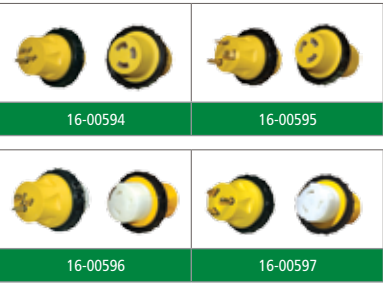

RV Locking Molded Adapters

Heavy Duty Molded Adapters

ITEM PN#	OUTLETS	PLUG TYPE	RECEPTACLE TYPE	PACK QTY
16-00594	1	5-15	L5-30	10
16-00595	1	TT30	L5-30	10
16-00596	1	5-15	SS2-50	10
16-00597	1	TT30	SS2-50	10