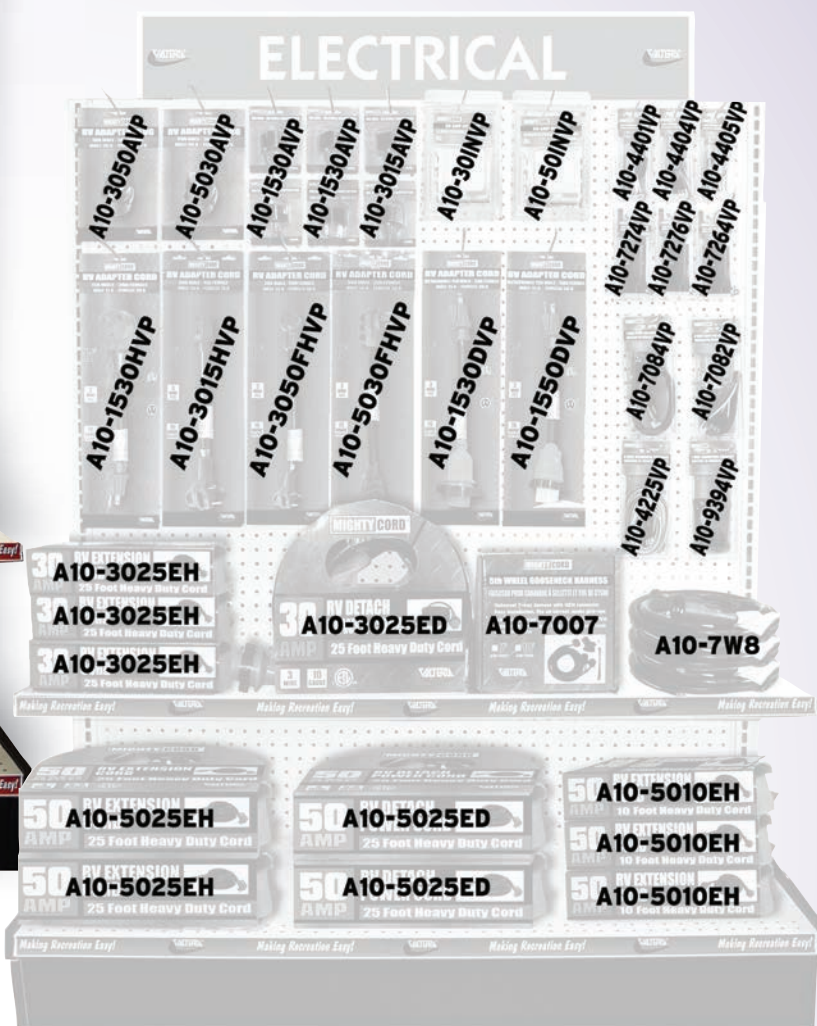

Part No.	Description	Order Qty	Part No.	Description	Order Qty
A30-0900	Solar Rope Lights w/Traks 18'	2	A30-0300	Awning Buddy, Set of 2	4
A30-0950	Rope Lights w/Traks 18'	2	A30-0675	Rope Lights, 18', Multi-Colore	4
A30-0800	RV MisterTrak, 15'	4	A10253	Awning Saver Clamps, White	4
A30-0500	RV TwinTrak®	4	A30-0200	Happy Hooks with Cord and Spiral Stakes	4
A30-0600	Rope Light Trak	4	A30-0750	Awning Drape with Solar Rope Lights, 15	2
A77045	Awning Accessory Hangers, White	8	A30-0700	Solar Rope Lights, 18', Clear	4
A77041	Awning Accessory Hangers, Black	4	A30-0725	Solar Rope Lights, 18', Blue	4
A77040	Awning Accessory Hangers, Gray	4	F2012	Awning Accessories Sign	1
A30-0650	Rope Lights, 18', Clear	4	M0702	Shelf Strips	1

Part No.	Description	Order Qty	Part No.	Description	Order Qty
A10-3050AVP	30AM-50AF Adapter Plug	2	A10-1530DVP	15AM-30AF Detach Adapter Cord, 12", Red	2
A10-5030AVP	50AM-30AF Adapter Plug	2	A10-1550DVP	15AM-50AF Detach Adapter Cord, 12", Red	2
A10-1530AVP	15AM-30AF Adapter Plug	8	A10-3030HDVP	30AM-30AF Detach Adapt Cord w/Hdl, 12", Red	2
A10-3015AVP	30AM-15AF Adapter Plug	2	A10-3050HDVP	30AM-50AF Detach Adapt Cord w/Hdl, 12", Red	2
A10-30INBKVP	30A Power Inlet, Black	1	A10-3025EH	30A Extension Cord w/Hdl, 25', Red	6
A10-30INVP	30A Power Inlet, White	1	A10-3025ED	30A Detach Power Cord w/Hdl, 25', Red	2
A10-50INBKVP	50A Power Inlet, Black	1	A10-7007	5th Wheel Gooseneck Harness, 7'	2
A10-50INVP	50A Power Inlet, White	1	A10-5025EH	50A Extension Cord w/Hdl, 25', Red	2
A10-1530HVP	15AM-30AF Adapter Cord, 12", Red	2	A10-5025ED	50A Detach Power Cord w/Hdl, 25', Red	2
A10-3015HVP	30AM-15AF Adapter Cord w/Hdl, 12", Red	2	A10-5010EH	50A Extension Cord w/Hdl, 10', Red	3
A10-3050FHVP	30AM-50AF Adapter Cord w/Hdl, 12", Red	2	F2014	Electrical Sign	1
A10-5030FHVP	50AM-30AF Adapter Cord w/Hdl, 12", Red	2	M0702	Shelf Strips	2