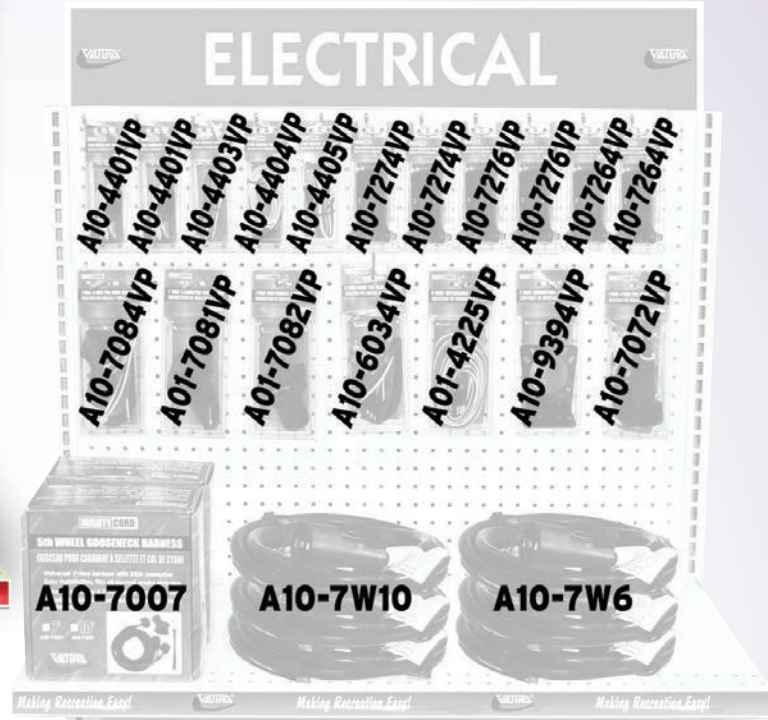

Part No.	Description	Order Qty	Part No.	Description	Order Qty
A30-0900	Solar Rope Lights w/Traks 18'	2	A30-0300	Awning Buddy, Set of 2	4
A30-0950	Rope Lights w/Traks 18'	2	A30-0675	Rope Lights, 18', Multi-Colore	4
A30-0800	RV MisterTrak, 15'	4	A10253	Awning Saver Clamps, White	4
A30-0500	RV TwinTrak®	4	A30-0200	Happy Hooks with Cord and Spiral Stakes	4
A30-0600	Rope Light Trak	4	A30-0750	Awning Drape with Solar Rope Lights, 15	2
A77045	Awning Accessory Hangers, White	8	A30-0700	Solar Rope Lights, 18', Clear	4
A77041	Awning Accessory Hangers, Black	4	A30-0725	Solar Rope Lights, 18', Blue	4
A77040	Awning Accessory Hangers, Gray	4	F2012	Awning Accessories Sign	1
A30-0650	Rope Lights, 18', Clear	4	M0702	Shelf Strips	1

Part No.	Description	Order Qty	Part No.	Description	Order Qty
A10-3050AVP	30AM-50AF Adapter Plug	2	A10-1530DVP	15AM-30AF Detach Adapter Cord, 12", Red	2
A10-5030AVP	50AM-30AF Adapter Plug	2	A10-1550DVP	15AM-50AF Detach Adapter Cord, 12", Red	2
A10-1530AVP	15AM-30AF Adapter Plug	8	A10-3030HDVP	30AM-30AF Detach Adapt Cord w/Hdl, 12", Red	2
A10-3015AVP	30AM-15AF Adapter Plug	2	A10-3050HDVP	30AM-50AF Detach Adapt Cord w/Hdl, 12", Red	2
A10-30INBKVP	30A Power Inlet, Black	1	A10-3025EH	30A Extension Cord w/Hdl, 25', Red	6
A10-30INVP	30A Power Inlet, White	1	A10-3025ED	30A Detach Power Cord w/Hdl, 25', Red	2
A10-50INBKVP	50A Power Inlet, Black	1	A10-7007	5th Wheel Gooseneck Harness, 7'	2
A10-50INVP	50A Power Inlet, White	1	A10-5025EH	50A Extension Cord w/Hdl, 25', Red	2
A10-1530HVP	15AM-30AF Adapter Cord, 12", Red	2	A10-5025ED	50A Detach Power Cord w/Hdl, 25', Red	2
A10-3015HVP	30AM-15AF Adapter Cord w/Hdl, 12", Red	2	A10-5010EH	50A Extension Cord w/Hdl, 10', Red	3
A10-3050FHVP	30AM-50AF Adapter Cord w/Hdl, 12", Red	2	F2014	Electrical Sign	1
A10-5030FHVP	50AM-30AF Adapter Cord w/Hdl, 12", Red	2	M0702	Shelf Strips	2