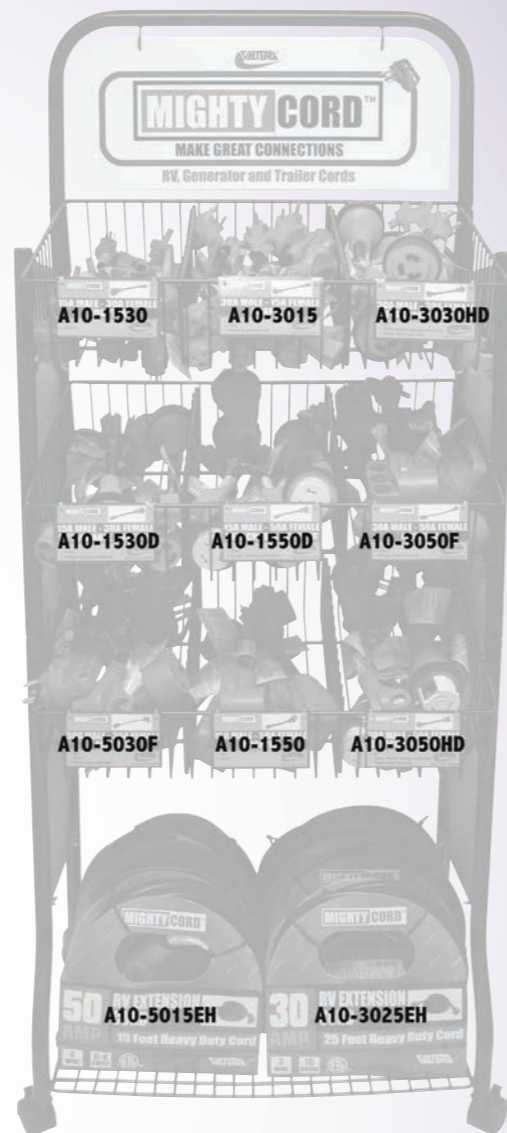

Part No.	Description	Order Qty
A10-1530	15AM-30AF Adapter Cord, 12", Red, Bulk	6
A10-1530D	15AM-30AF Detach Adapter Cord, 12", Red, Bulk	6
A10-1550	15AM-50AF Adapter Cord, 12", Red, Bulk	6
A10-1550D	15AM-50AF Detach Adapter Cord, 12", Red, Bulk	6
A10-3015	30AM-15AF Adapter Cord w/Hdl, 12", Red, Bulk	6
A10-3030HD	30AM-30AF Detach Adapter Cord w/Hdl, 12", Red, Bulk	6
A10-3050F	30AM-50AF Adapter Cord w/Hdl, 12", Red, Bulk	6
A10-3050HD	30AM-50AF Detach Adapter Cord w/Hdl, 12", Red, Bulk	6
A10-5030F	50AM-30AF Adapter Cord w/Hdl, 12", Red, Bulk	6
A10-3025EH	30A Extension Cord w/Hdl, 25', Red, Boxed	4
A10-5015EH	50A Extension Cord w/Hdl, 15', Red, Boxed	3
A1000	Bulk Display with Header Cards	1