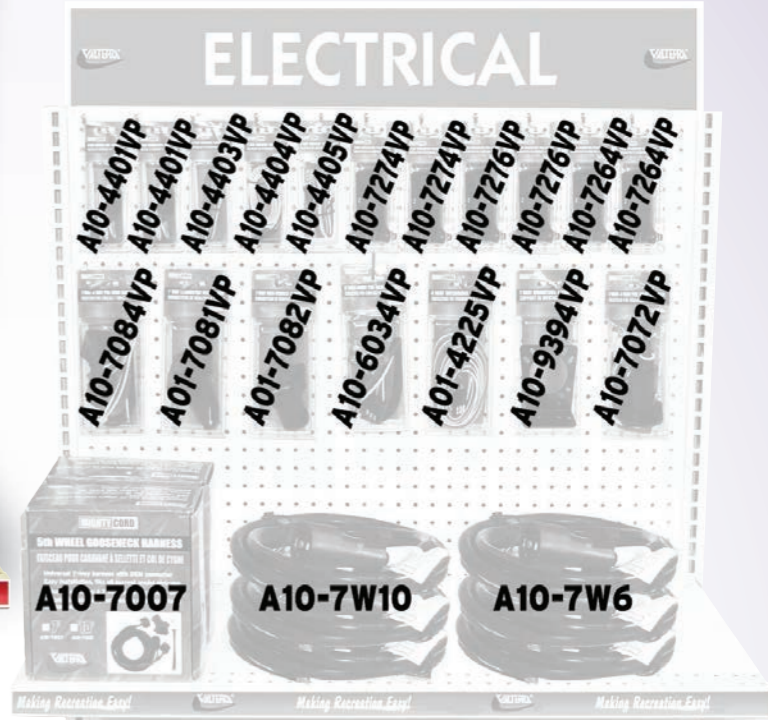

Part No.	Description	Order Qty	Part No.	Description	Order Qty
A30-0900	Solar Rope Lights w/Traks 18'	2	A30-0300	Awning Buddy, Set of 2	4
A30-0950	Rope Lights w/Traks 18'	2	A30-0675	Rope Lights, 18', Multi-Colore	4
A30-0800	RV MisterTrak, 15'	4	A10253	Awning Saver Clamps, White	4
A30-0500	RV TwinTrak®	4	A30-0200	Happy Hooks with Cord and Spiral Stakes	4
A30-0600	Rope Light Trak	4	A30-0750	Awning Drape with Solar Rope Lights, 15	2
A77045	Awning Accessory Hangers, White	8	A30-0700	Solar Rope Lights, 18', Clear	4
A77041	Awning Accessory Hangers, Black	4	A30-0725	Solar Rope Lights, 18', Blue	4
A77040	Awning Accessory Hangers, Gray	4	F2012	Awning Accessories Sign	1
A30-0650	Rope Lights, 18', Clear	4	M0702	Shelf Strips	1

Part No.	Description	Order Qty	Part No.	Description	Order Qty
A10-3050AVP	30AM-50AF Adapter Plug	2	A10-1530DVP	15AM-30AF Detach Adapter Cord, 12", Red	2
A10-5030AVP	50AM-30AF Adapter Plug	2	A10-1550DVP	15AM-50AF Detach Adapter Cord, 12", Red	2
A10-1530AVP	15AM-30AF Adapter Plug	8	A10-3030HDVP	30AM-30AF Detach Adapt Cord w/Hdl, 12", Red	2
A10-3015AVP	30AM-15AF Adapter Plug	2	A10-3050HDVP	30AM-50AF Detach Adapt Cord w/Hdl, 12", Red	2
A10-30INBKVP	30A Power Inlet, Black	1	A10-3025EH	30A Extension Cord w/Hdl, 25', Red	6
A10-30INVP	30A Power Inlet, White	1	A10-3025ED	30A Detach Power Cord w/Hdl, 25', Red	2
A10-50INBKVP	50A Power Inlet, Black	1	A10-7007	5th Wheel Gooseneck Harness, 7'	2
A10-50INVP	50A Power Inlet, White	1	A10-5025EH	50A Extension Cord w/Hdl, 25', Red	2
A10-1530HVP	15AM-30AF Adapter Cord, 12", Red	2	A10-5025ED	50A Detach Power Cord w/Hdl, 25', Red	2
A10-3015HVP	30AM-15AF Adapter Cord w/Hdl, 12", Red	2	A10-5010EH	50A Extension Cord w/Hdl, 10', Red	3
A10-3050FHVP	30AM-50AF Adapter Cord w/Hdl, 12", Red	2	F2014	Electrical Sign	1
A10-5030FHVP	50AM-30AF Adapter Cord w/Hdl, 12", Red	2	M0702	Shelf Strips	2