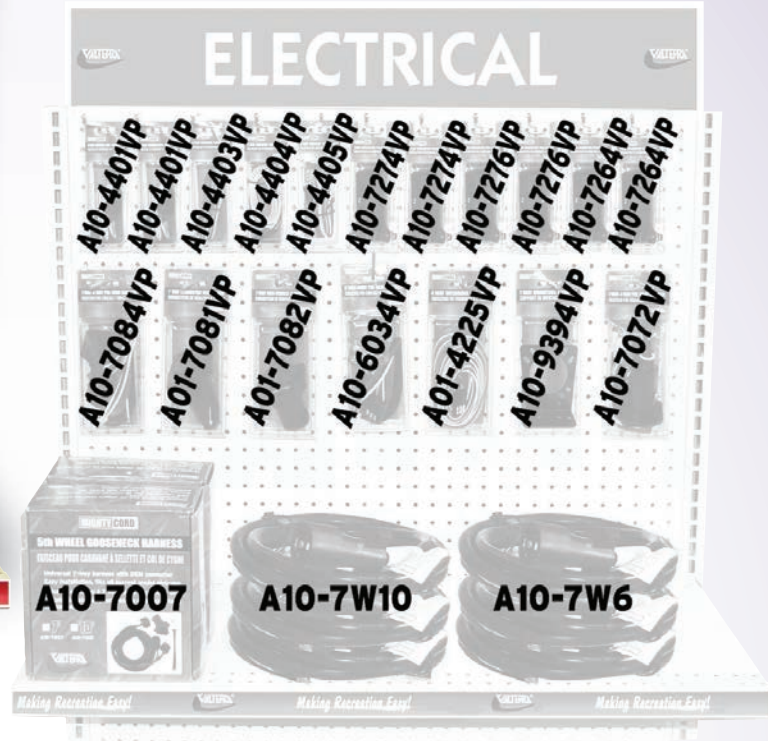

Part No.	Description	Order Qty	Part No.	Description	Order Qty
A30-0900	Solar Rope Lights w/Traks 18'	2	A30-0300	Awning Buddy, Set of 2	4
A30-0950	Rope Lights w/Traks 18'	2	A30-0675	Rope Lights, 18', Multi-Colore	4
A30-0800	RV MisterTrak, 15'	4	A10253	Awning Saver Clamps, White	4
A30-0500	RV TwinTrak®	4	A30-0200	Happy Hooks with Cord and Spiral Stakes	4
A30-0600	Rope Light Trak	4	A30-0750	Awning Drape with Solar Rope Lights, 15	2
A77045	Awning Accessory Hangers, White	8	A30-0700	Solar Rope Lights, 18', Clear	4
A77041	Awning Accessory Hangers, Black	4	A30-0725	Solar Rope Lights, 18', Blue	4
A77040	Awning Accessory Hangers, Gray	4	F2012	Awning Accessories Sign	1
A30-0650	Rope Lights, 18', Clear	4	M0702	Shelf Strips	1

Part No.	Description	Order Qty	Part No.	Description	Order Qty
A10-3050AVP	30AM-50AF Adapter Plug	2	A10-1530DVP	15AM-30AF Detach Adapter Cord, 12", Red	2
A10-5030AVP	50AM-30AF Adapter Plug	2	A10-1550DVP	15AM-50AF Detach Adapter Cord, 12", Red	2
A10-1530AVP	15AM-30AF Adapter Plug	8	A10-3030HDVP	30AM-30AF Detach Adapt Cord w/Hdl, 12", Red	2
A10-3015AVP	30AM-15AF Adapter Plug	2	A10-3050HDVP	30AM-50AF Detach Adapt Cord w/Hdl, 12", Red	2
A10-30INBKVP	30A Power Inlet, Black	1	A10-3025EH	30A Extension Cord w/Hdl, 25', Red	6
A10-30INVP	30A Power Inlet, White	1	A10-3025ED	30A Detach Power Cord w/Hdl, 25', Red	2
A10-50INBKVP	50A Power Inlet, Black	1	A10-7007	5th Wheel Gooseneck Harness, 7'	2
A10-50INVP	50A Power Inlet, White	1	A10-5025EH	50A Extension Cord w/Hdl, 25', Red	2
A10-1530HVP	15AM-30AF Adapter Cord, 12", Red	2	A10-5025ED	50A Detach Power Cord w/Hdl, 25', Red	2
A10-3015HVP	30AM-15AF Adapter Cord w/Hdl, 12", Red	2	A10-5010EH	50A Extension Cord w/Hdl, 10', Red	3
A10-3050FHVP	30AM-50AF Adapter Cord w/Hdl, 12", Red	2	F2014	Electrical Sign	1
A10-5030FHVP	50AM-30AF Adapter Cord w/Hdl, 12", Red	2	M0702	Shelf Strips	2