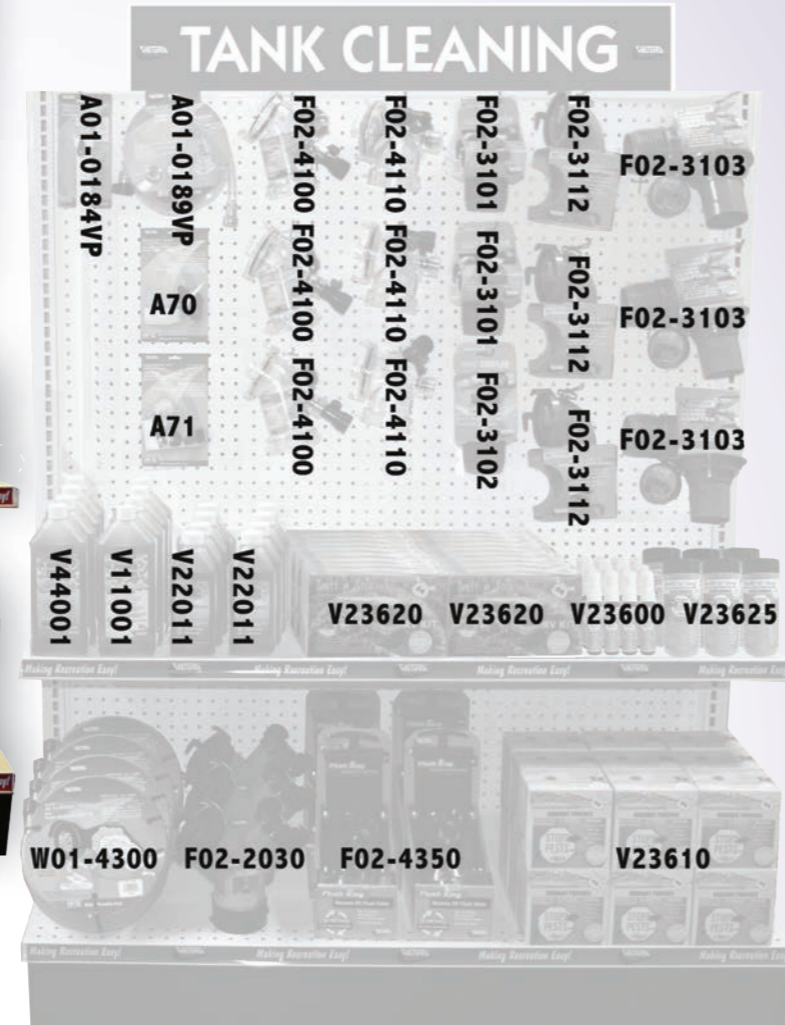

Part No.	Description	Order Qty	Part No.	Description	Order Qty
V23017	Pure Power Blue, 6-Pack, 4 oz Bottles	6	V77002	Odorlos® 40 oz Self Measuring Bottle	6
V23021	Pure Power Blue Dry, 8 per Box	6	V77003	Odorlos® 68 oz Self Measuring Bottle	4
V23001	Pure Power Blue, 16 oz Bottle	12	V77004	Odorlos® 168 oz Bottle	3
V77012	Odorlos® Dry, 6 lb Tub	4	V23015	Pure Power Blue, Drop-Ins, 12/pk	10
V77011	Odorlos® Dry, 4 oz Packets, 10 per Box	4	V23020	Pure Power Blue, 2-in-1 Drop-Ins, 10/pk	6
V77001	Odorlos® 4oz Bottle, 9pk	4	V77020	Odorlos® Quick Dissolving Drop-Ins, 10/pk	8
V23128	Pure Power Blue, 1 Gallon Bottle	4	Q23638	Softness Toilet Tissue Double Rolls, 2-ply, 4/pk	24
V23003	Pure Power Blue, 1/2 Gallon Bottle	6	Q23630	Softness Toilet Tissue, 2 ply, 4/pk	24
V23002	Pure Power Blue, 32 oz Bottle	6	F2008	Sanitation Sign	1
V23102	Pure Power Blue, 32 oz. Self-Measuring Bottle	6	M0702	Shelf Strips	4

Part No.	Description	Order Qty	Part No.	Description	Order Qty
A01-0184VP	Master Blaster Tank Wand	4	V44001	Septic Power, 32 oz Bottle	4
A01-0189VP	Tank Wand Hose Kit	4	V11001	Power Max, 32 oz Bottle	4
A70	No-Fuss Flush with Check Valve	4	V22011	Sensor Power, 16 oz Bottle	8
A71	No-Fuss Flush Accessory Kit	4	A72	The Water Hole, Spill-Proof Pet Dish	4
F02-4100	RV Hydroflush, 45°	6	V23620	Sniff 'n' Stop® RV Kit	12
F02-4110	RV Hydroflush, 90°	3	W01-4300	Flushing Hose, 1/2" x 25', Gray	6
F02-3101	EZ Coupler Valve Adapter, Red	6	F02-2030	Rotating Wye, 3"	4
F02-3102	EZ Coupler, Red	6	F02-4350	Flush King	6
F02-3112	EZ Coupler 90° Bayonet Sewer Fitting, Red	6	V23610	Sniff 'n' Stop® Odorant Pouch, 6-Pack	12
F02-3103	EZ Coupler Universal Sewer Adapter, Red	6	F2006	Tank Cleaning Sign	1
V33001	Pet Force, 16 oz Bottle	4	M0702	Shelf Strips	2