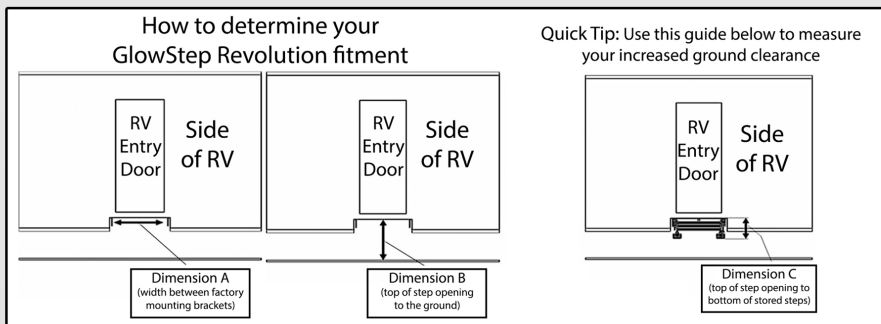

GlowStep Revolution							
MFG#	Description		Dimension A (in)	Dimension B (in)	Dimension C (in)	Max Capacity	Footnotes
A8001	27.5" Add-A-Step (For A8002-A8005)	N/A	N/A	N/A	N/A	N/A	†, ††
A8002	27.5" Two Step GlowStep Revolution	8" DEEP GLOWSTEPS WITH 22" STEP WIDTH - includes All Terrain Landing Gear	27.5"	18.5" to 24"	11.5" to 12.5"	375	†††
A8003	27.5" Three Step GlowStep Revolution	8" DEEP GLOWSTEPS WITH 22" STEP WIDTH - includes All Terrain Landing Gear	27.5"	25.5" to 32"	13.75" to 14.75"	375	†††
A8004	27.5" Four Step GlowStep Revolution	8" DEEP GLOWSTEPS WITH 22" STEP WIDTH - includes All Terrain Landing Gear	27.5"	32.5" to 40"	16" to 17"	375	†††
A8005	27.5" Five Step GlowStep Revolution	8" DEEP GLOWSTEPS WITH 22" STEP WIDTH - includes All Terrain Landing Gear	27.5"	39.5" to 48"	18.25" to 19.25"	375	†††
A8006	27.5" Six Step GlowStep Revolution	8" DEEP GLOWSTEPS WITH 22" STEP WIDTH - includes All Terrain Landing Gear	27.5"	46.5" to 56"	20.5" to 21.5"	375	†††
A8101	25.5" Add-A-Step (For A8102-A8105)	N/A	N/A	N/A	N/A	N/A	†, ††
A8102	25.5" Two Step GlowStep Revolution	8" DEEP GLOWSTEPS WITH 22" STEP WIDTH - includes All Terrain Landing Gear	25.5"	18.5" to 24"	11.5" to 12.5"	325	†††
A8103	25.5" Three Step GlowStep Revolution	8" DEEP GLOWSTEPS WITH 22" STEP WIDTH - includes All Terrain Landing Gear	25.5"	25.5" to 32"	13.75" to 14.75"	325	†††
A8104	25.5" Four Step GlowStep Revolution	8" DEEP GLOWSTEPS WITH 22" STEP WIDTH - includes All Terrain Landing Gear	25.5"	32.5" to 40"	16" to 17"	325	†††
A8105	25.5" Five Step GlowStep Revolution	8" DEEP GLOWSTEPS WITH 22" STEP WIDTH - includes All Terrain Landing Gear	25.5"	39.5" to 48"	18.25" to 19.25"	325	†††
A8106	25.5" Six Step GlowStep Revolution	8" DEEP GLOWSTEPS WITH 22" STEP WIDTH - includes All Terrain Landing Gear	25.5"	46.5" to 56"	20.5" to 21.5"	325	†††
GlowStep Revolution Accessories							
MFG#	Description						Footnotes
A7621	GlowGuide Handrail	Used for Scissor Steps on truck campers and RV Motorhome Steps					† Do not use Add-A-Step Kit to convert a six-step to a seven-step. Contact Torklift for seven step options.
A7602	SafeStep Pet Safety Barrier	Step riser safety panels					†† All Terrain Landing Gear not included.
A7603	Dirt Destroyer Shoe Cleaner	Shoe cleaning attachment					††† With use of Torklift GlowGuide. Otherwise 2-4step MAX CAP 350lbs / 5-6 MAX CAP 300lbs.