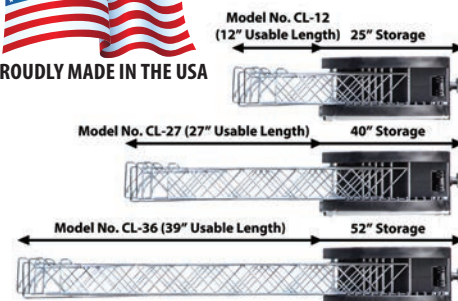

PROUDLY MADE IN THE USA