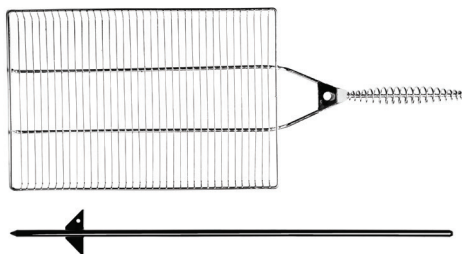

RARE. MEDIUM RARE. SHOE LEATHER. YOUR CHOICE.

GR-1522

Stake & Grill

- Grill measures 15" wide x 22" long
- Stake measures 36" long
- Adjusts on stake to desired heat
- Upturned edges will keep hot dogs on the grill
- Rotates 360 degrees
- Chrome finish cleans easily
- Nylon bag included to keep neat and tidy

ARE YOU STROMBERG STRONG?