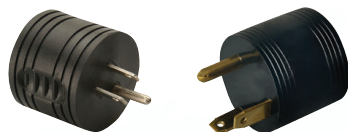

# EASY-T-PULL™ HANDLES

- Convenient easy grip streamline handle
- Easily and safely disconnects from pedestal
- Folds up flush with the plug head
- Integrated into the plug head
- Also available on Surge Guard\* products and Shoreline Reels™ cord reels

# SURGE GUARD\* RV CORDS AND ADAPTERS

## MOLDED ADAPTERS

Easy grip round adapters fit comfortably in any size hand.