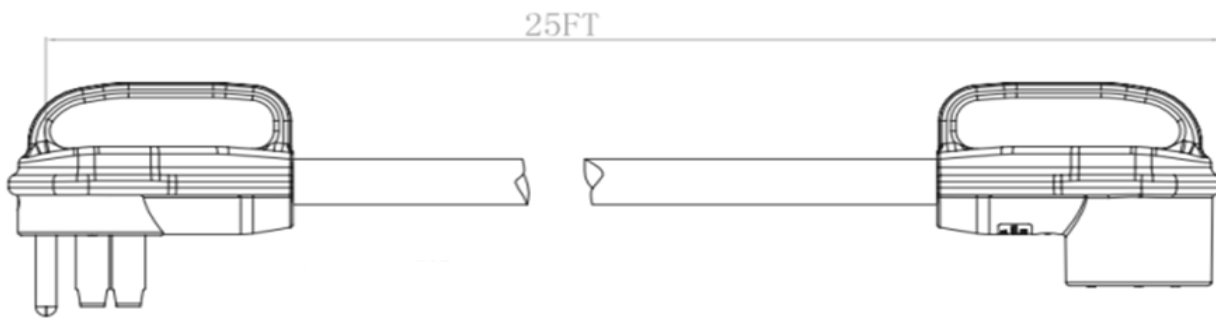

Standards and Certifications

ETL Listed to UL 3126867 (50P+50C)
and CSA Standards:

50A 125/250V
3-Pole, 4-Wire

50A 125/250V
3-Pole, 4-Wire

toll free 800.307.6702 | park-power.com

Weekender™
by ParkPower®