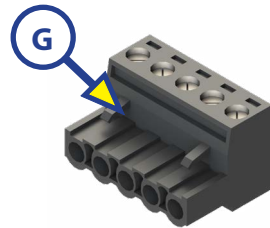

SLIDE-OUTS

Callout	Part #	Description
F	238744	5 ft. Controller to Motor Harness
	238990	10 ft. Controller to Motor Harness
	247768	15 ft. Controller to Motor Harness
	229755	20 ft. Controller to Motor Harness
	238991	25 ft. Controller to Motor Harness
	229756	30 ft. Controller to Motor Harness
	238992	35 ft. Controller to Motor Harness
G	229758	Harness Connector 5 Wires (OBSOLETE)
H	229759	Harness Connector 3 Wires (OBSOLETE)
I	241834	5 ft. Interconnect Harness
	241835	6 ft. Interconnect Harness
	241836	8 ft. Interconnect Harness
J	258760	6" Pigtail Harness (OBSOLETE)