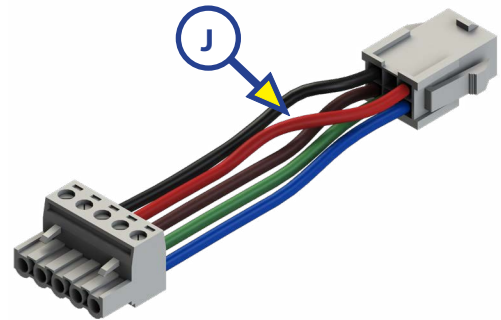

SLIDE-OUTS

Callout	Part #	Description
F	238744	5 ft. Controller to Motor Harness
	238990	10 ft. Controller to Motor Harness
	247768	15 ft. Controller to Motor Harness
	229755	20 ft. Controller to Motor Harness
	238991	25 ft. Controller to Motor Harness
	229756	30 ft. Controller to Motor Harness
	238992	35 ft. Controller to Motor Harness
G	229758	Harness Connector 5 Wires (OBSOLETE)
H	229759	Harness Connector 3 Wires (OBSOLETE)
I	241834	5 ft. Interconnect Harness
	241835	6 ft. Interconnect Harness
	241836	8 ft. Interconnect Harness
J	258760	6" Pigtail Harness (OBSOLETE)