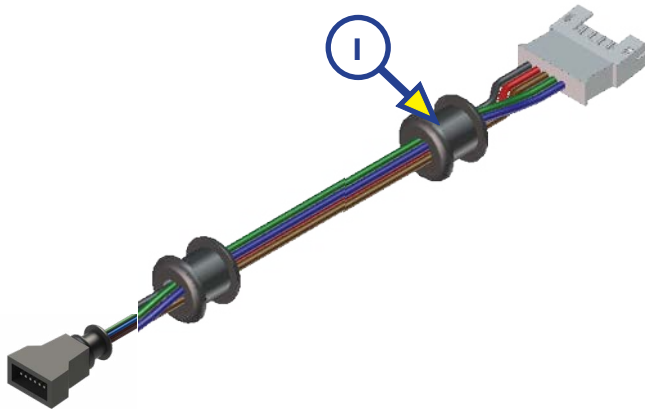

SLIDE-OUTS

Callout	Part #	Description
F	238744	5 ft. Controller to Motor Harness
	238990	10 ft. Controller to Motor Harness
	247768	15 ft. Controller to Motor Harness
	229755	20 ft. Controller to Motor Harness
	238991	25 ft. Controller to Motor Harness
	229756	30 ft. Controller to Motor Harness
	238992	35 ft. Controller to Motor Harness
G	229758	Harness Connector 5 Wires (OBSOLETE)
H	229759	Harness Connector 3 Wires (OBSOLETE)
I	241834	5 ft. Interconnect Harness
	241835	6 ft. Interconnect Harness
	241836	8 ft. Interconnect Harness
J	258760	6" Pigtail Harness (OBSOLETE)