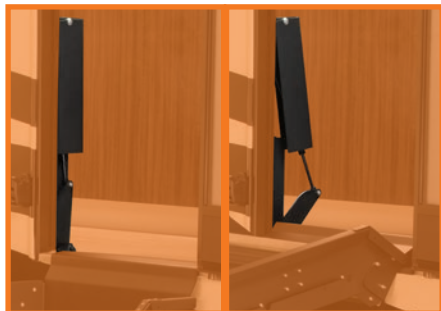

SolidStep® LIFT ASSIST

Now available with Lift Assist option!

Featuring a Lift Assist Strut that makes lowering & raising your SolidStep easy!

Lift Assist Kit Compatible with all generation 3 triple and quad SolidSteps.

part no.	description	door width
733931	26" Premium Double SolidStep	26" - 29.9"
733932	30" Premium Double SolidStep	30" - 36"
678040	26" Premium Triple SolidStep	26" - 29.9"
678044	30" Premium Triple SolidStep	30" - 36"
678024	26" Premium Quad SolidStep	26" - 29.9"
678027	30" Premium Quad SolidStep	30" - 36"
733937	Narrow Lift Assist Kit	26" - 29.9"
733939	Wide Lift Assist Kit	30" - 36"