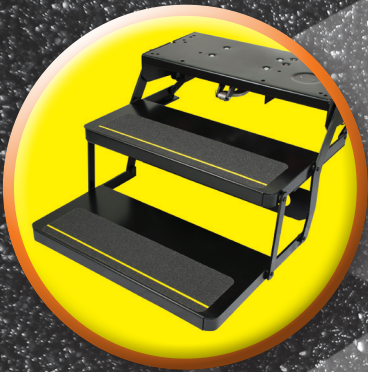

LIPPERT Premium RV Power Steps

LIPPERT
COMPONENTS®

KwikEE Steps Classic

Our tried and true KwikEE brand power steps have been the favorite of RVers for more than 40 years! KwikEE steps are versatile, durable and time tested. Each 300-pound-capacity KwikEE step is made in America and features air pressed rivets in the pivot points instead of bolts for long-term strength. KwikEE steps automatically extend and retract when the door is opened or closed and also feature a reflective strip for added safety.

single

double

triple

KwikEE Steps Revolution

Revolution

Classic

KwikEE steps have tough, non-slip step surfaces, which provide secure footing.

Only weighs 24 lbs.

Only weighs 36 lbs.

MADE IN USA | LIPPERT Premium RV Power Steps | lippertcomponents.com

double

Reinforced bracing helps torsional strength and reduces step sway.

KwikEE Steps Platinum

- Reinforcement plate eliminates side-to-side movement and bounce
- Stiffener between treads lends maximum stability
- Passed rigorous testing of more than 40,000 cycles
- Double step only

Powerful, heavy-duty motor provides smooth operation.

Our most popular step!

single

double

triple

- Heavy-duty motor provides fast operation
- Weatherproof components ensure longevity
- Obstruction-sensing technology prevents step damage
- LED lighting makes it easy to see step location at night
- Sleek, stylish and 13 pounds lighter than its steel counterpart