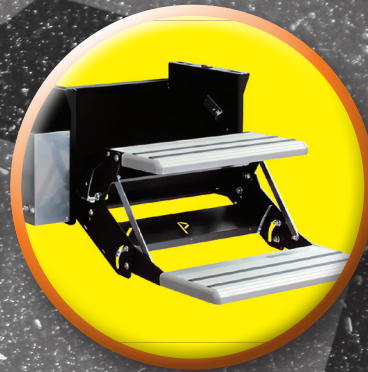

LIPPERT Premium RV Power Steps

LIPPERT
COMPONENTS®

KwikEE Steps Classic

Our tried and true KwikEE brand power steps have been the favorite of RVers for more than 40 years! KwikEE steps are versatile, durable and time tested. Each 300-pound-capacity KwikEE step is made in America and features air pressed rivets in the pivot points instead of bolts for long-term strength. KwikEE steps automatically extend and retract when the door is opened or closed and also feature a reflective strip for added safety.

single

double

triple

KwikEE Steps Revolution

Revolution

Classic

KwikEE steps have tough, non-slip step surfaces, which provide secure footing.

Only weighs 24 lbs.

Only weighs 36 lbs.

MADE IN USA | LIPPERT Premium RV Power Steps | lippertcomponents.com

double

Reinforced bracing helps torsional strength and reduces step sway.

KwikEE Steps Platinum

- Reinforcement plate eliminates side-to-side movement and bounce
- Stiffener between treads lends maximum stability
- Passed rigorous testing of more than 40,000 cycles
- Double step only

Powerful, heavy-duty motor provides smooth operation.

Our most popular step!

single

double

triple

- Heavy-duty motor provides fast operation
- Weatherproof components ensure longevity
- Obstruction-sensing technology prevents step damage
- LED lighting makes it easy to see step location at night
- Sleek, stylish and 13 pounds lighter than its steel counterpart