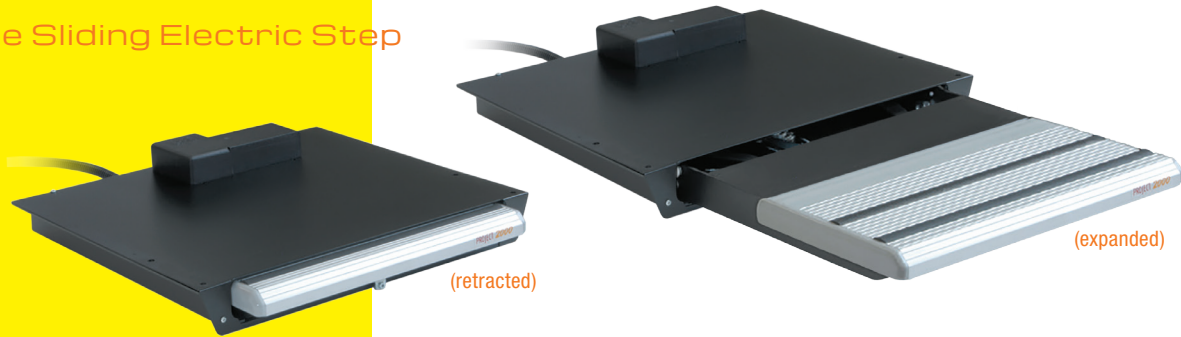

Powerful, heavy-duty motor provides smooth operation.

Our most popular step!

single

double

triple

- Heavy-duty motor provides fast operation
- Weatherproof components ensure longevity
- Obstruction-sensing technology prevents step damage
- LED lighting makes it easy to see step location at night
- Sleek, stylish and 13 pounds lighter than its steel counterpart

Tread Lite® Power Steps

Complete edge-to-edge, non-slip coating ensures excellent grip.

Project 2000 Steps

Low profile

Single Sliding Electric Step

We've partnered with Project 2000 to provide high quality European- style motorized steps! Project 2000 has enjoyed consistent growth since its foundation and has built a strong reputation for expertise in the production of caravan and motorhome retractable entry steps. Project 2000 power steps are very popular in Europe and offer sleek, high-end style, perfect for RVs and motorhomes with a lower profile.

Single Step with Seesaw Motion

Electric Steps with Disappearing Motion