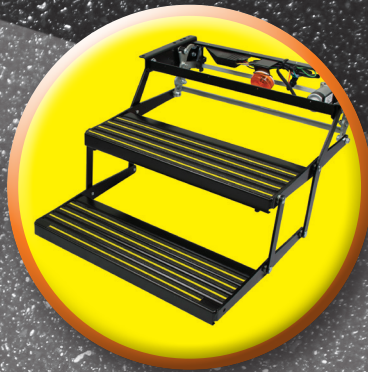

LIPPERT Premium RV Power Steps

LIPPERT
COMPONENTS®

KwikEE Steps Classic

Our tried and true KwikEE brand power steps have been the favorite of RVers for more than 40 years! KwikEE steps are versatile, durable and time tested. Each 300-pound-capacity KwikEE step is made in America and features air pressed rivets in the pivot points instead of bolts for long-term strength. KwikEE steps automatically extend and retract when the door is opened or closed and also feature a reflective strip for added safety.

single

double

triple

KwikEE Steps Revolution

Revolution

Classic

KwikEE steps have tough, non-slip step surfaces, which provide secure footing.

Only weighs 24 lbs.

Only weighs 36 lbs.

MADE IN USA | LIPPERT Premium RV Power Steps | lippertcomponents.com

double

Reinforced bracing helps torsional strength and reduces step sway.

KwikEE Steps Platinum

- Reinforcement plate eliminates side-to-side movement and bounce
- Stiffener between treads lends maximum stability
- Passed rigorous testing of more than 40,000 cycles
- Double step only

Powerful, heavy-duty motor provides smooth operation.

Our most popular step!

single

double

triple

- Heavy-duty motor provides fast operation
- Weatherproof components ensure longevity
- Obstruction-sensing technology prevents step damage
- LED lighting makes it easy to see step location at night
- Sleek, stylish and 13 pounds lighter than its steel counterpart