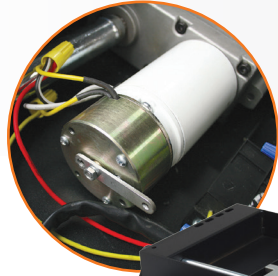

Only weighs 36 lbs.

MADE IN USA | LIPPERT Premium RV Power Steps | lippertcomponents.com

double

Reinforced bracing helps torsional strength and reduces step sway.

KwikEE Steps Platinum

- Reinforcement plate eliminates side-to-side movement and bounce
- Stiffener between treads lends maximum stability
- Passed rigorous testing of more than 40,000 cycles
- Double step only

Powerful, heavy-duty motor provides smooth operation.

Our most popular step!

single

double

triple

- Heavy-duty motor provides fast operation
- Weatherproof components ensure longevity
- Obstruction-sensing technology prevents step damage
- LED lighting makes it easy to see step location at night
- Sleek, stylish and 13 pounds lighter than its steel counterpart