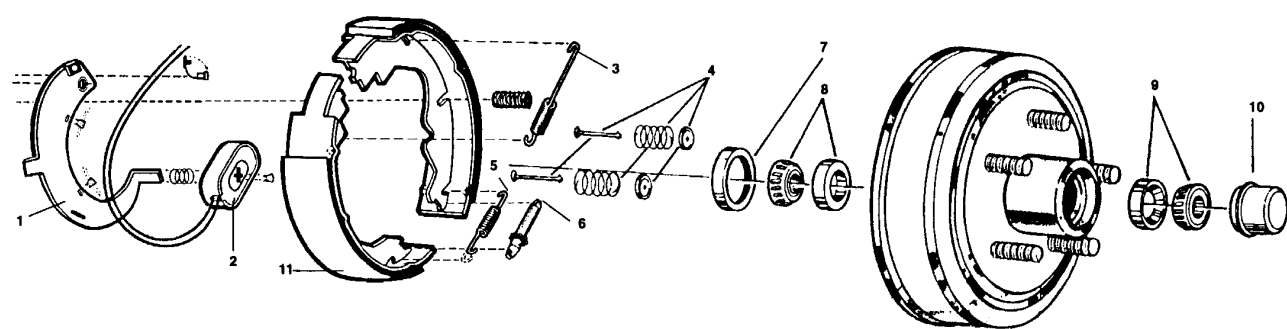

Part Number	Illustration No.	Description
Hardware		
6109	2	Magnet Kit 6K & 7K
5307	3	Return Spring Set (Axle Set)
5353	4	Hold Down Kit (Axle Set)
5404	5,6	Adjusting Screw Kit (Spring & Screw Assembly)
Grease Cap and Seal		
6605/5605	7	Seal (Axle Set) (Replace in Pairs)
6658	10	Grease Cap (Axle Set) for 5508
5652	10	Grease Cap (Axle Set) for 5509

Part Number	Illustration No.	Description
Bearing Sets		
5503	8	Bearing Set - Inner
5508	9	Bearing Set - Outer - 865 Large Bore
5509	9	Bearing Set - Outer - Small Bore
Brake Shoes		
6005	11	Shoe and Lining Kit (Wheel Set)
Brake Assembly		
6713		Complete Assembly - L.H.
6714		Complete Assembly - R.H.