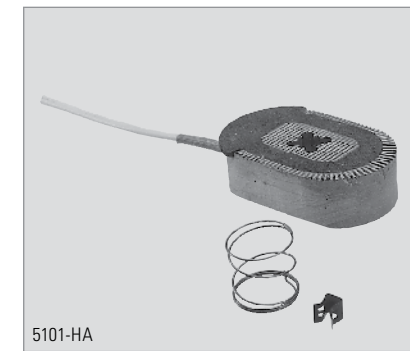

TRAILER/VEHICLE ACCESSORIES

TRAILER/VEHICLE ACCESSORIES