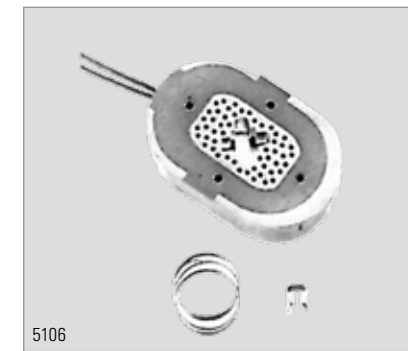

TRAILER/VEHICLE ACCESSORIES

TRAILER/VEHICLE ACCESSORIES