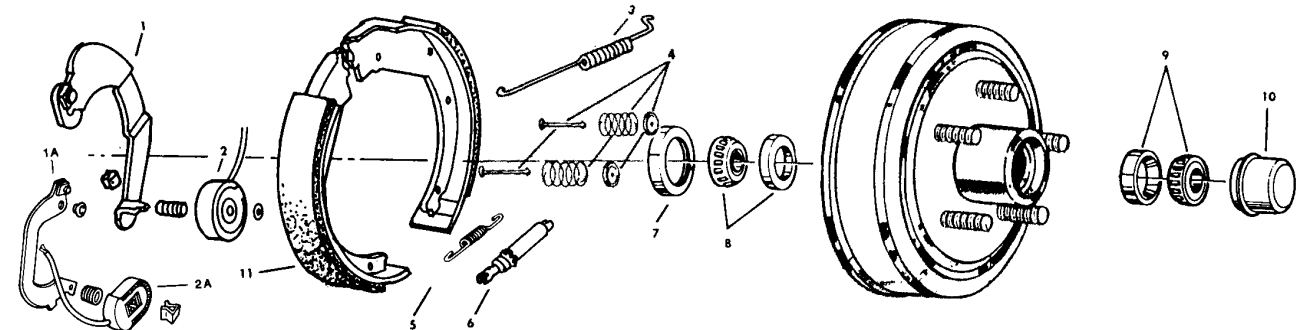

Part Number	Illustration No.	Description
Bearing Sets		
5503	8	Bearing Set - Inner
5508	9	Bearing Set - Outer - 865 Large Bore
5509	9	Bearing Set - Outer - Small Bore
Brake Shoes		
6005	11	Shoe and Lining Kit (Wheel Set)
Brake Assembly		
6713		Complete Assembly - L.H.
6714		Complete Assembly - R.H.

Dexter 7" x 1 1/4"

Part Number	Illustration No.	Description
Hardware		
(N/A)	1	Actuating Lever - R.H.
(N/A)	1	Actuating Lever - L.H.
(N/A)	2	Magnet Kit
5113***	2	Magnet Kit
Hardware (Axle Set)		
5320*	3	Return Spring
5320*	4	Hold Down Clips
5320*	5	Adjusting Screw Spring
5320*	6	Adjusting Screw Assembly

Part Number	Illustration No.	Description
Grease Seal and Cap		
5603	7	Seal - BTR (Axle Set)
5651	9	Grease Cap (Axle Set)
Bearing Sets		
5502	8	Bearing Set - Inner & Outer
Brake Shoes		
5002	10	Shoe and Lining Kit (Wheel Set)

*Contained in Hardware Kit (Axle Kit)
 ***5113 After 4-1990
 (N/A) - No Longer Available

Dexter 10" x 1 1/2"

Part Number	Illustration No.	Description
Hardware		
(N/A)	1	Actuating Lever - R.H.
(N/A)	1A	Actuating Lever - R.H.
(N/A)	1	Actuating Lever - L.H.
(N/A)	1A	Actuating Lever - L.H.
5113*	2	Magnet Kit
5118**	2A	Magnet Kit
5306	3	Return Spring Set (Axle Set)
(N/A)	4	Hold Down Kit (Axle Set)
5404	5,6	Adjusting Screw Kit (Spring & Screw Assembly)