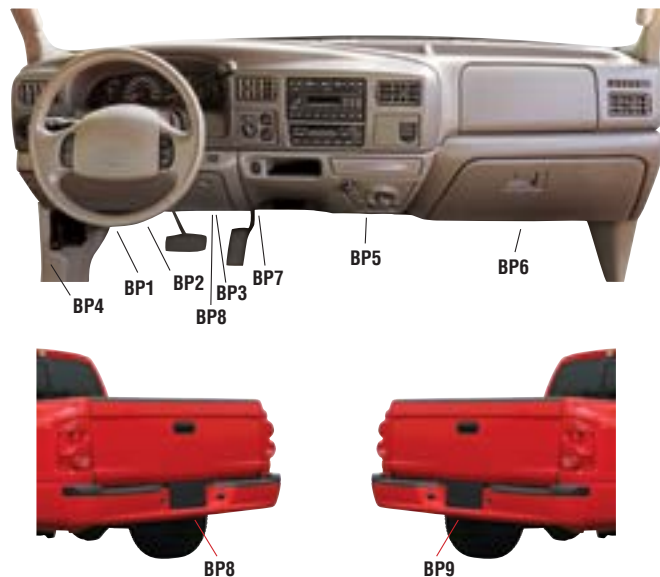

VEHICLE SPECIFIC BRAKE CONTROL WIRING HARNESS POSITION

† = Available while supply lasts.