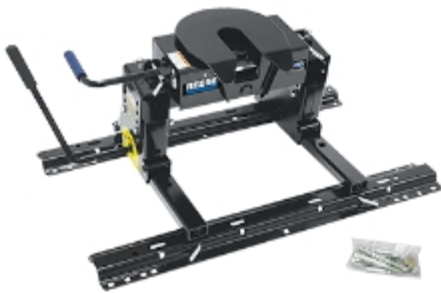

My Vehicle**Vehicle Type Not Selected****REESE.****Product Details***Product Not Yet Rated*

Product Not Vehicle Specific

Pro Series™ 15K Fifth Wheel Hitch (Includes: Head, Head Support, Handle Kit, Slider Unit & Rail Kit) (10 - Bolt Design)

Product Overview

Designed for shortbed trucks to provide clearance and prevent damage to truck and trailer in tight spaces at slow speeds. All 15,000 lbs. hitch features, PLUS-

- 10" travel front to back
- Adjustable with trailer attached
- Can be used with full size or mini trucks

**Fifth Wheel Trailer Hitch - 15K**PART NUMBER **30099**QUANTITY **1**

15K Fifth Wheel Hitch (Includes: Head, Head Support & Handle Kit) (Legs & Rail Kit Sold Separately)

**Fifth Wheel Trailer Hitch Slider**PART NUMBER **30092**QUANTITY **1**

Fifth Wheel Rails and Installation Kit, Includes Brackets and Hardware (10 - Bolt Design) (May Require Additional Kit - See Application Guide)

Technical Specifications

Brand:	Reese
Part Number:	30129
Warranty:	Limited 10 Year Warranty
UPC:	016118049220
Dimensions:	16" L x 8" W x 16" H (Shipping Dimensions)
Weight:	178.25 lbs.
Finish:	Black Powder Coat
Package Type:	Box w/Label
Capacity:	15,000 lbs.
Pin Weight Capacity:	3,750 lbs.