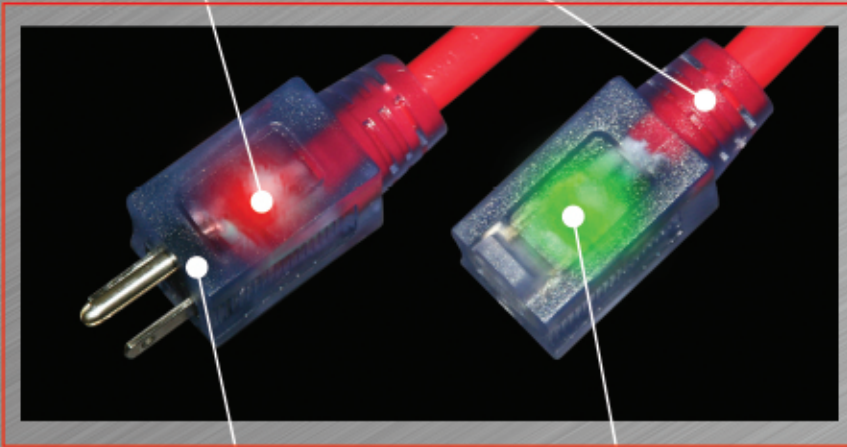

ProGlo[®] Extension Cords With "CGM"

Amber light indicates power in the outlet.

Stress collar prevents cord from pulling out.

Nylon Premold prevents ground pin and blades from pulling out.

Green light indicates continuous grounding.

Clear lighted ends that indicate power is running from the power source through the cord.

Our patented (CGM) Continuous Ground Monitoring connector displays a green neon light that indicates the extension cords' electrical current is safely grounded.

ProGlo[®]

Heavy Duty Battery Booster Cables

- Fits All Top & Side Post Batteries.
- Exclusive Tangle Free Twinline Construction is a must.
- -50°C Cold Weather Flexibility For Easy Use.
- Triple Polarity Identification.
- Direct Contact Jaws Offer Maximum Amperage Contact.
- Extra Large Nylon Zippered Carrying Case Included.
- Custom Print Available

CENTURY®

Professional 100% Copper Booster Cables

- Tangle Free Twinline Construction
- Bunch Stranded Copper For Maximum Flexibility Under Load
- -50°C Cold Weather Rubber Flex™ Jacket
- Available In 1GA, 1 OTT & 2 OTT Sizes
- 1000A Full Copper Clamps
- Extra Long 25 Foot Lengths