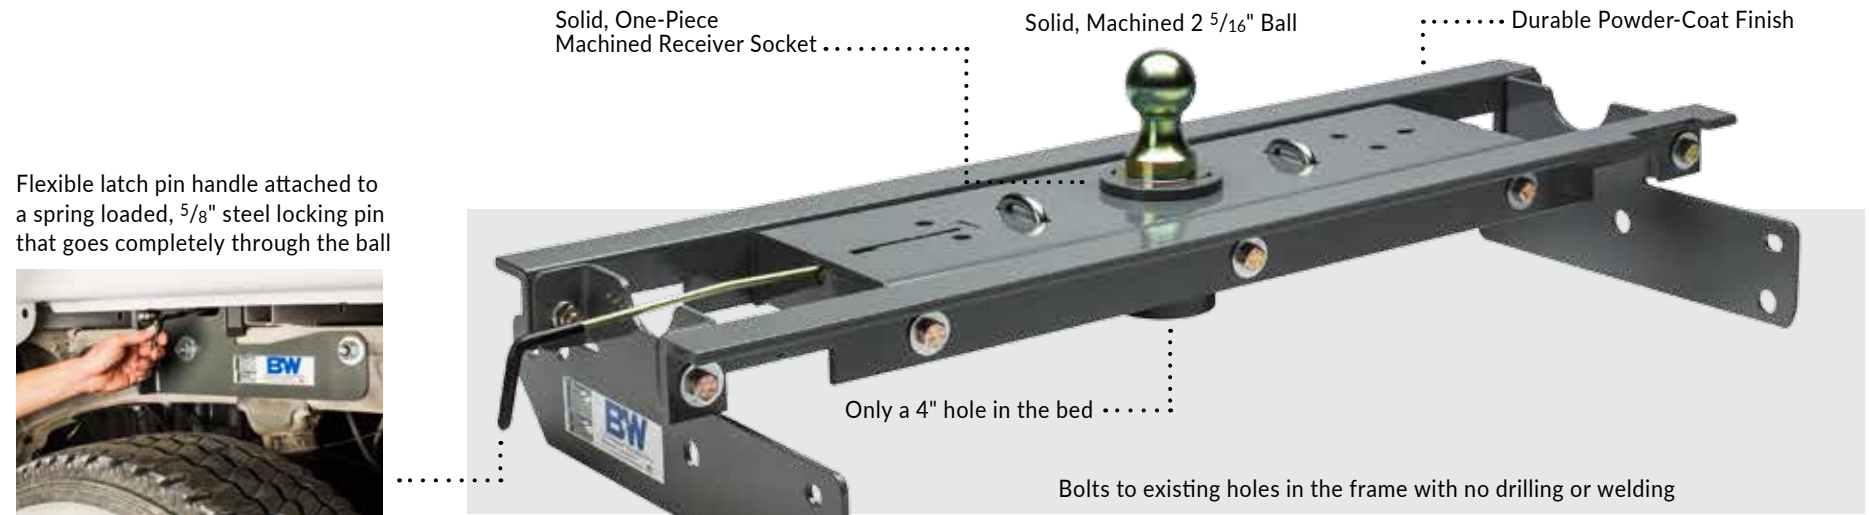

**A HITCH WHEN YOU NEED IT.  
A LEVEL BED WHEN YOU DON'T.**

# B&W TURNOVERBALL™ GOOSENECK HITCH

CONVERTS TO A LEVEL BED IN SECONDS

## TURNOVERBALL™ ACCESSORIES

-   
 Kingpin
  -   
 4" Extender
  -   
 Eyelet
  -   
 Inverted Ball
  -   
 3" Ball
  -   
 Hi-Rise Ball  
 (1" taller than standard ball)
  -   
 Companion™  
 5th Wheel Hitch
  -   
 Companion™ Slider  
 5th Wheel Hitch
- 20,000 LB. GTW  
 5,000 LB. VTW  
 DO NOT EXCEED VEHICLE TOW RATINGS  
 LIMITED LIFETIME WARRANTY