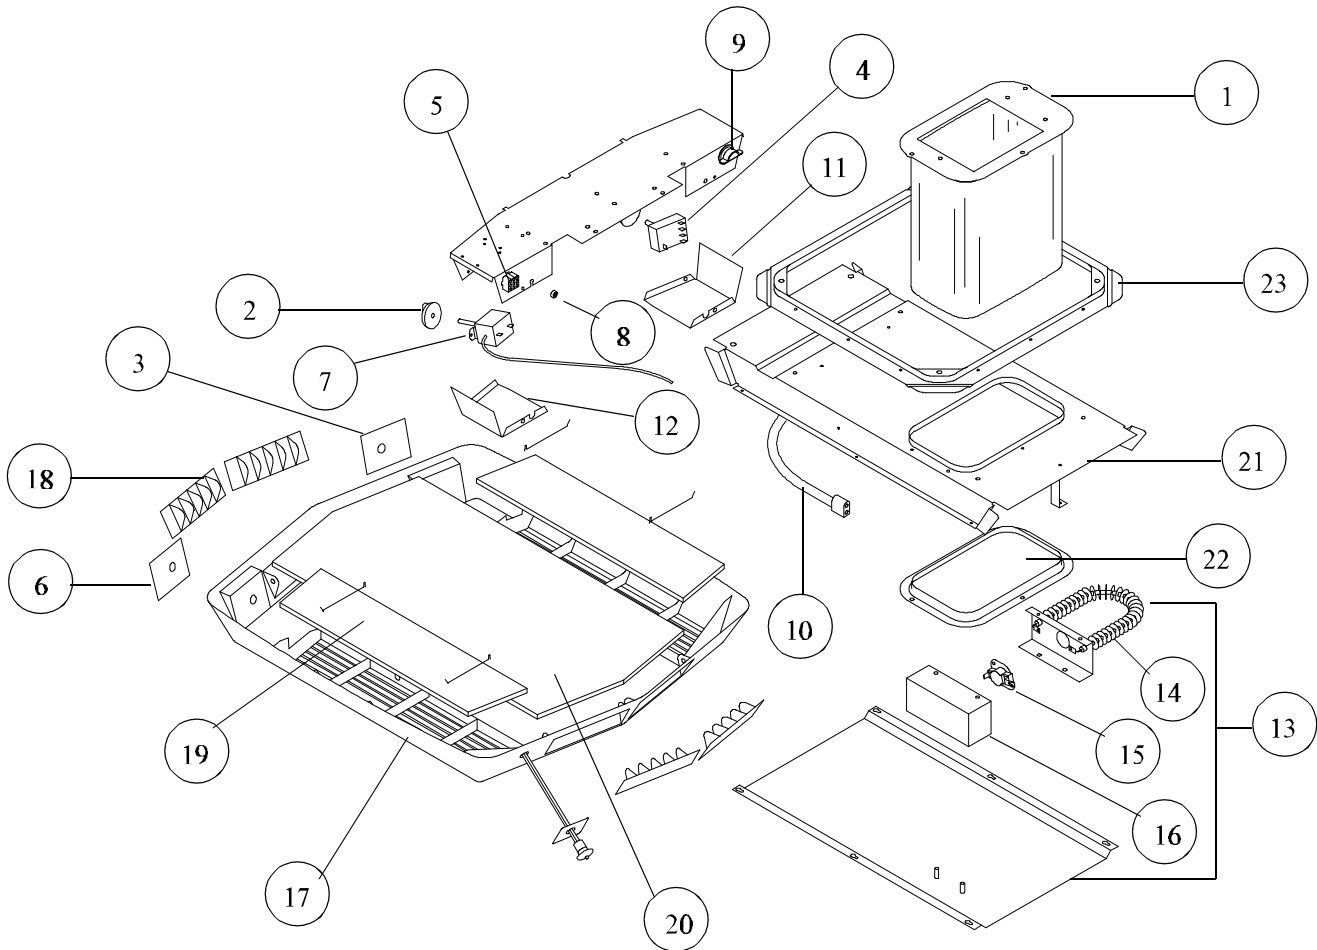

REPAIR PARTS LIST

FOR

8330-713

8330-714

8330-715

8330-716

CEILING ASSEMBLIES

RV Products
A Division of Airxcel, Inc.
P.O. Box 4020
Wichita, KS 67204

8330-713, 8330-714
8330-715, 8330-716

8330-713, 8330-714
8330-715, 8330-716

STANDARD CEILING ASSEMBLY MODEL NUMBER AND FEATURES

8330-713 Cooling Only (White)
8330-714 Cooling Only (Ivory)
8330-715 Heat/Cool (White)
8330-716 Heat/Cool (Ivory)