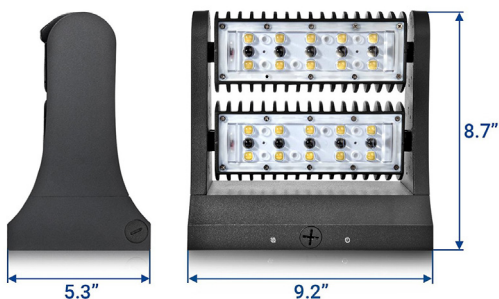

80W

ROTATABLE LUMINAIRE

Ideal for security lighting, wall washing, flood lighting, and more
Use as a flood light - uplight, downlight, or both!

2 Independent Rotatable Modules
to offer flexible light control

Oversized Heat Sink
for superior thermal management

Heavy Die Cast
Aluminum

LM80 tested
CREE chips

Superior anodized
paint finish

TECHNICAL DATA

LIGHT SPECIFICATIONS

Lumens	10,598 lm
Efficacy	133.36 lm/W
CCT	5000K
Beam angle	60°
CRI	73.6
Dimmable	No
Rated hours	50,000
Warranty	10-year

APPROVALS AND LISTINGS

cUL	E482965
DLC PREMIUM	PLKHX0ZFGF0A

DIMENSIONS

MAKE THE SMART CHOICE.
COMPARE LUMENS PER WATT

133+ LM/W

ELECTRICAL

Wattage	80W
Voltage	100-277V
Power factor	0.94
THD	12.32%
Operating temp	-30° to 45° C

CONSTRUCTION

Housing	Cast aluminum
Finish	Anodized finish
Colour	Bronze
IP rating	IP65
Weight	6.68 lbs
Carton qty	2

ILLUMINANCE CONE