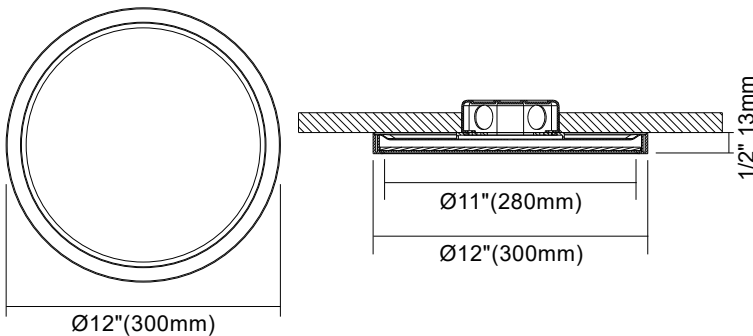

DIMENSIONS