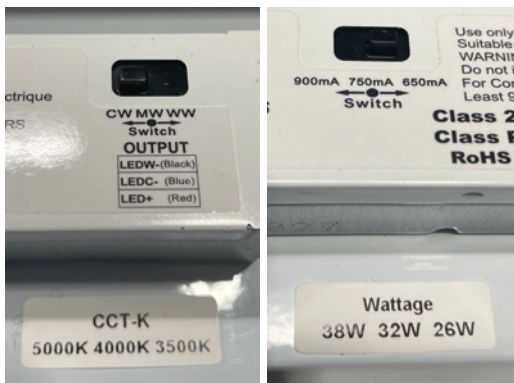

Pre-Select 3CCT/3Wattage Switch