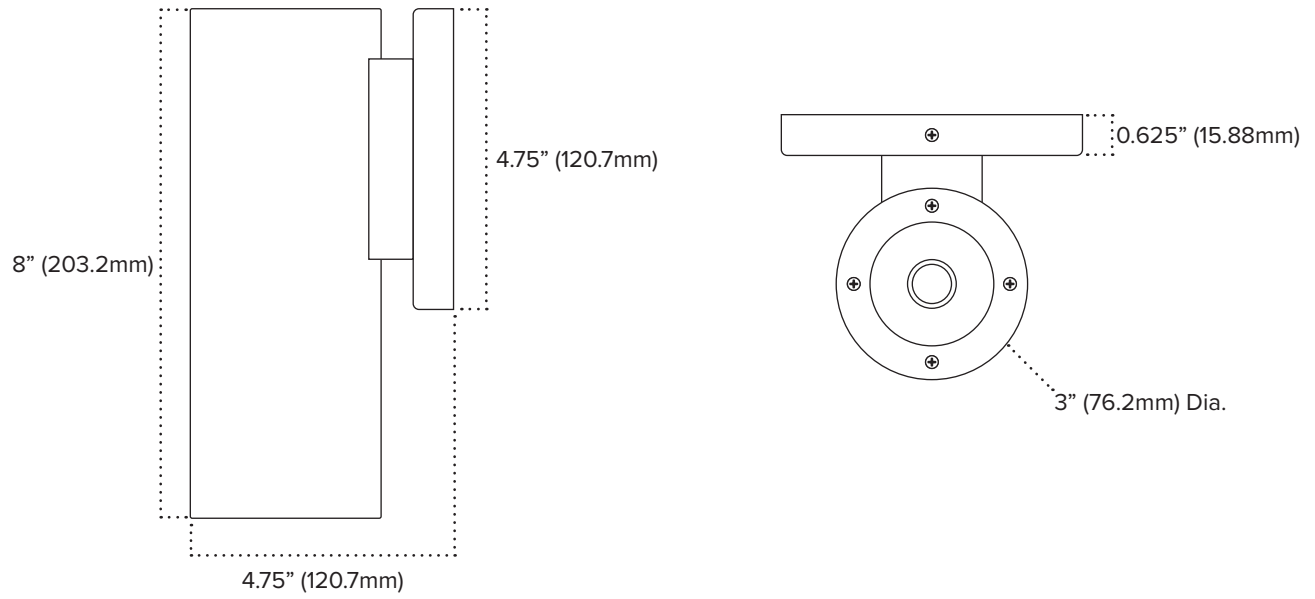

PROJECT:
TYPE:
LOCATION:
CATALOG NUMBER:

VOLTA SINGLE WALL SCONCE

VOLTA DUAL WALL SCONCE

VOLTA SERIES ORDERING INFORMATION

ITEM NUMBER	DESCRIPTION	FINISH	VOLTAGE	CCT	CRI	LUMENS	WATTAGE	DIMMING
VLTS-3CCT-BK	Volta Single	Black	120V	3-CCT	80+	800Lm	10W	TRIAC / ELV
VLTD-3CCT-BK	Volta Dual	Black	120V	3-CCT	80+	800Lm	20W	TRIAC / ELV

VOLTA SERIES DIMENSIONS

VOLTA SINGLE

VOLTA DUAL