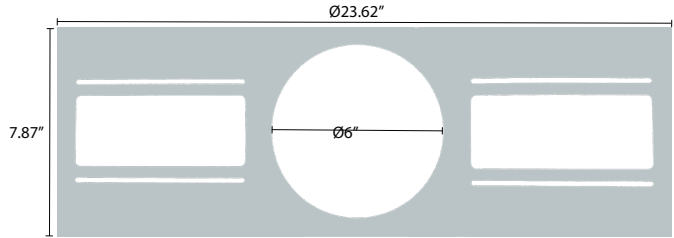

6" Mounting Plate
SL6-MP-R-V2

FEATURES
Steel

Easy to Install with Room for Adjustment

SERIES	COMPATIBLE WITH	CASE PACK QTY	MODEL NUMBER
4" MOUNTING PLATE	4" LED SLIM PANEL V3	200	SL4-MP-R-V2
4" MOUNTING PLATE (LONG)	4" LED SLIM PANEL V3	50	SL4-MP-R-L-V2
6" MOUNTING PLATE	6" LED SLIM PANEL V3	50	SL6-MP-R-V2

EXTENSION CABLE (OPTIONAL)

If you need to extend the distance between the driver box and the light fixture, you can use our optional 4ft extension cables to increase the distance to a maximum of 24 feet. They are sold separately from the fixtures.

SERIES	COMPATIBLE WITH	LENGTH	MODEL NUMBER
EXTENSION CABLE	LED SLIM PANEL V3	4 FT	EX-SL-4FT

GOOF RINGS (OPTIONAL)

If the hole where the fixture is to be installed is larger than the trim of the fixture, you can use our optional goof rings to expand the coverage diameter. They are sold separately from the fixtures.

SERIES	COMPATIBLE WITH	COLOUR	MODEL NUMBER
5 1/2" GOOF RING	4" LED SLIM PANEL V3	WHITE	SL4-GR-WH-512-V1
7 5/8" GOOF RING	6" LED SLIM PANEL V3	WHITE	SL6-GR-WH-758-V1
8 5/8" GOOF RING	6" LED SLIM PANEL V3	WHITE	SL6-GR-WH-858-V1