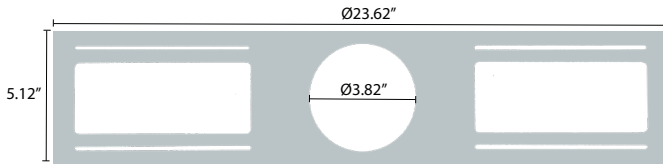

Date:

Project:

Prepared for:

Type:

Comments:

MOUNTING PLATES (OPTIONAL)

4" Mounting Plate (Long)
SL4-MP-R-L-V2