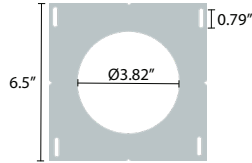

Date:

Project:

Prepared for:

Type:

Comments:

MOUNTING PLATES (OPTIONAL)

4" Mounting Plate
SL4-MP-R-V2