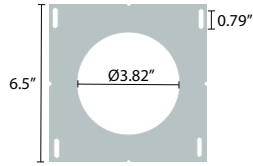

GET YOUR PRODUCTS FAST
Arani is committed to same day shipping on orders before 3pm*.

Date:

Project:

Prepared for:

Type:

Comments:

MOUNTING PLATES (OPTIONAL)

4" Mounting Plate
SL4-MP-R-V2