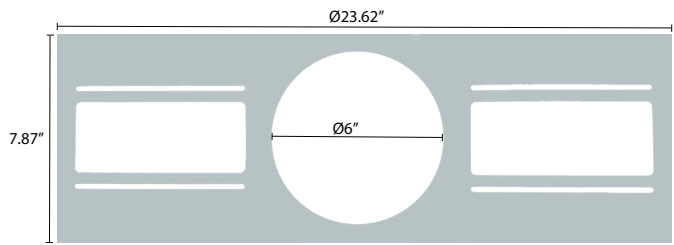

6" Mounting Plate
SL6-MP-R-V2

FEATURES

Steel

Easy to Install with Room for Adjustment

SERIES	COMPATIBLE WITH	CASE PACK QTY	MODEL NUMBER
4" MOUNTING PLATE	4" LED SLIM PANEL V3	200	SL4-MP-R-V2
4" MOUNTING PLATE (LONG)	4" LED SLIM PANEL V3	50	SL4-MP-R-L-V2
6" MOUNTING PLATE	6" LED SLIM PANEL V3	50	SL6-MP-R-V2

EXTENSION CABLE (OPTIONAL)

SERIES	COMPATIBLE WITH	LENGTH	MODEL NUMBER
EXTENSION CABLE	LED SLIM PANEL V3	4 FT	EX-SL-4FT

EXTENSION CABLE (OPTIONAL)

SERIES	COMPATIBLE WITH	COLOUR	MODEL NUMBER
5 1/2" GOOF RING	4" LED SLIM PANEL V3	WHITE	SL4-GR-WH-512-V1
7 5/8" GOOF RING	6" LED SLIM PANEL V3	WHITE	SL6-GR-WH-758-V1
8 5/8" GOOF RING	6" LED SLIM PANEL V3	WHITE	SL6-GR-WH-858-V1