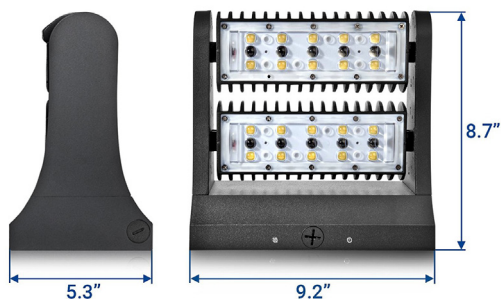

60W

ROTATABLE LUMINAIRE

Ideal for security lighting, wall washing, flood lighting, and more
Use as a flood light - uplight, downlight, or both!

2 Independent Rotatable Modules
to offer flexible light control

Oversized Heat Sink
for superior thermal management

Heavy Die Cast
Aluminum

LM80 tested
CREE chips

Superior anodized
paint finish

TECHNICAL DATA

LIGHT SPECIFICATIONS

Lumens	7,809 lm
Efficacy	128.46 lm/W
CCT	4000K
Beam angle	60°
CRI	73.8
Dimmable	No
Rated hours	50,000
Warranty	10-year

APPROVALS AND LISTINGS

cUL	E482965
DLC PREMIUM	PLUFD2DWXNQ6

DIMENSIONS

MAKE THE SMART CHOICE.
COMPARE LUMENS PER WATT

128+ LM/W

ELECTRICAL

Wattage	60W
Voltage	100-277V
Power factor	0.9
THD	12.31%
Operating temp	-30° to 45° C

CONSTRUCTION

Housing	Cast aluminum
Finish	Anodized finish
Colour	Black
IP rating	IP65
Weight	6.68 lbs
Carton qty	2

ILLUMINANCE CONE