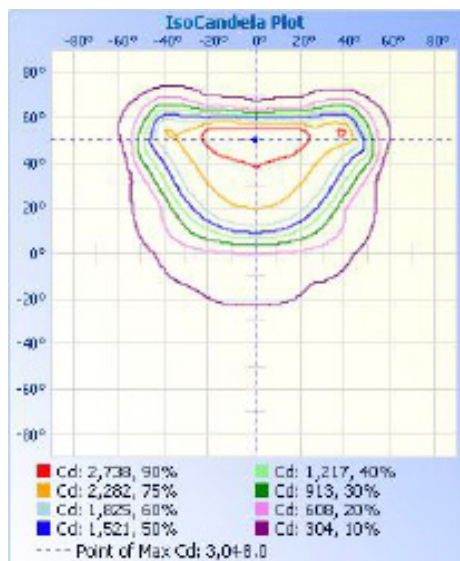

WPX-VISOR-S

WPX-T2S

WPX-T4S

TECHNICAL DATA

LIGHT SPECIFICATIONS

| | |
|----------|-----------------------|
| Lumens | 3,764 lm |
| Efficacy | 122 lm/W |
| CCT | 3000K / 4000K / 5000K |
| CRI | 73 |
| Dimmable | 0-10V |
| L70 Life | 50,000 hrs |
| Warranty | 10-year |

APPROVALS AND LISTINGS

| | |
|------|--------------|
| cETL | 5018387 |
| DLC | PLYP56YKR048 |

ILLUMINANCE AT A DISTANCE

ISOCANDELA PLOT

ELECTRICAL

| | |
|----------------|-------------|
| Wattage | 30W |
| Voltage | 120-347V |
| Power Factor | 0.9 |
| THD | 14% |
| Operating Temp | -30 to 45°C |